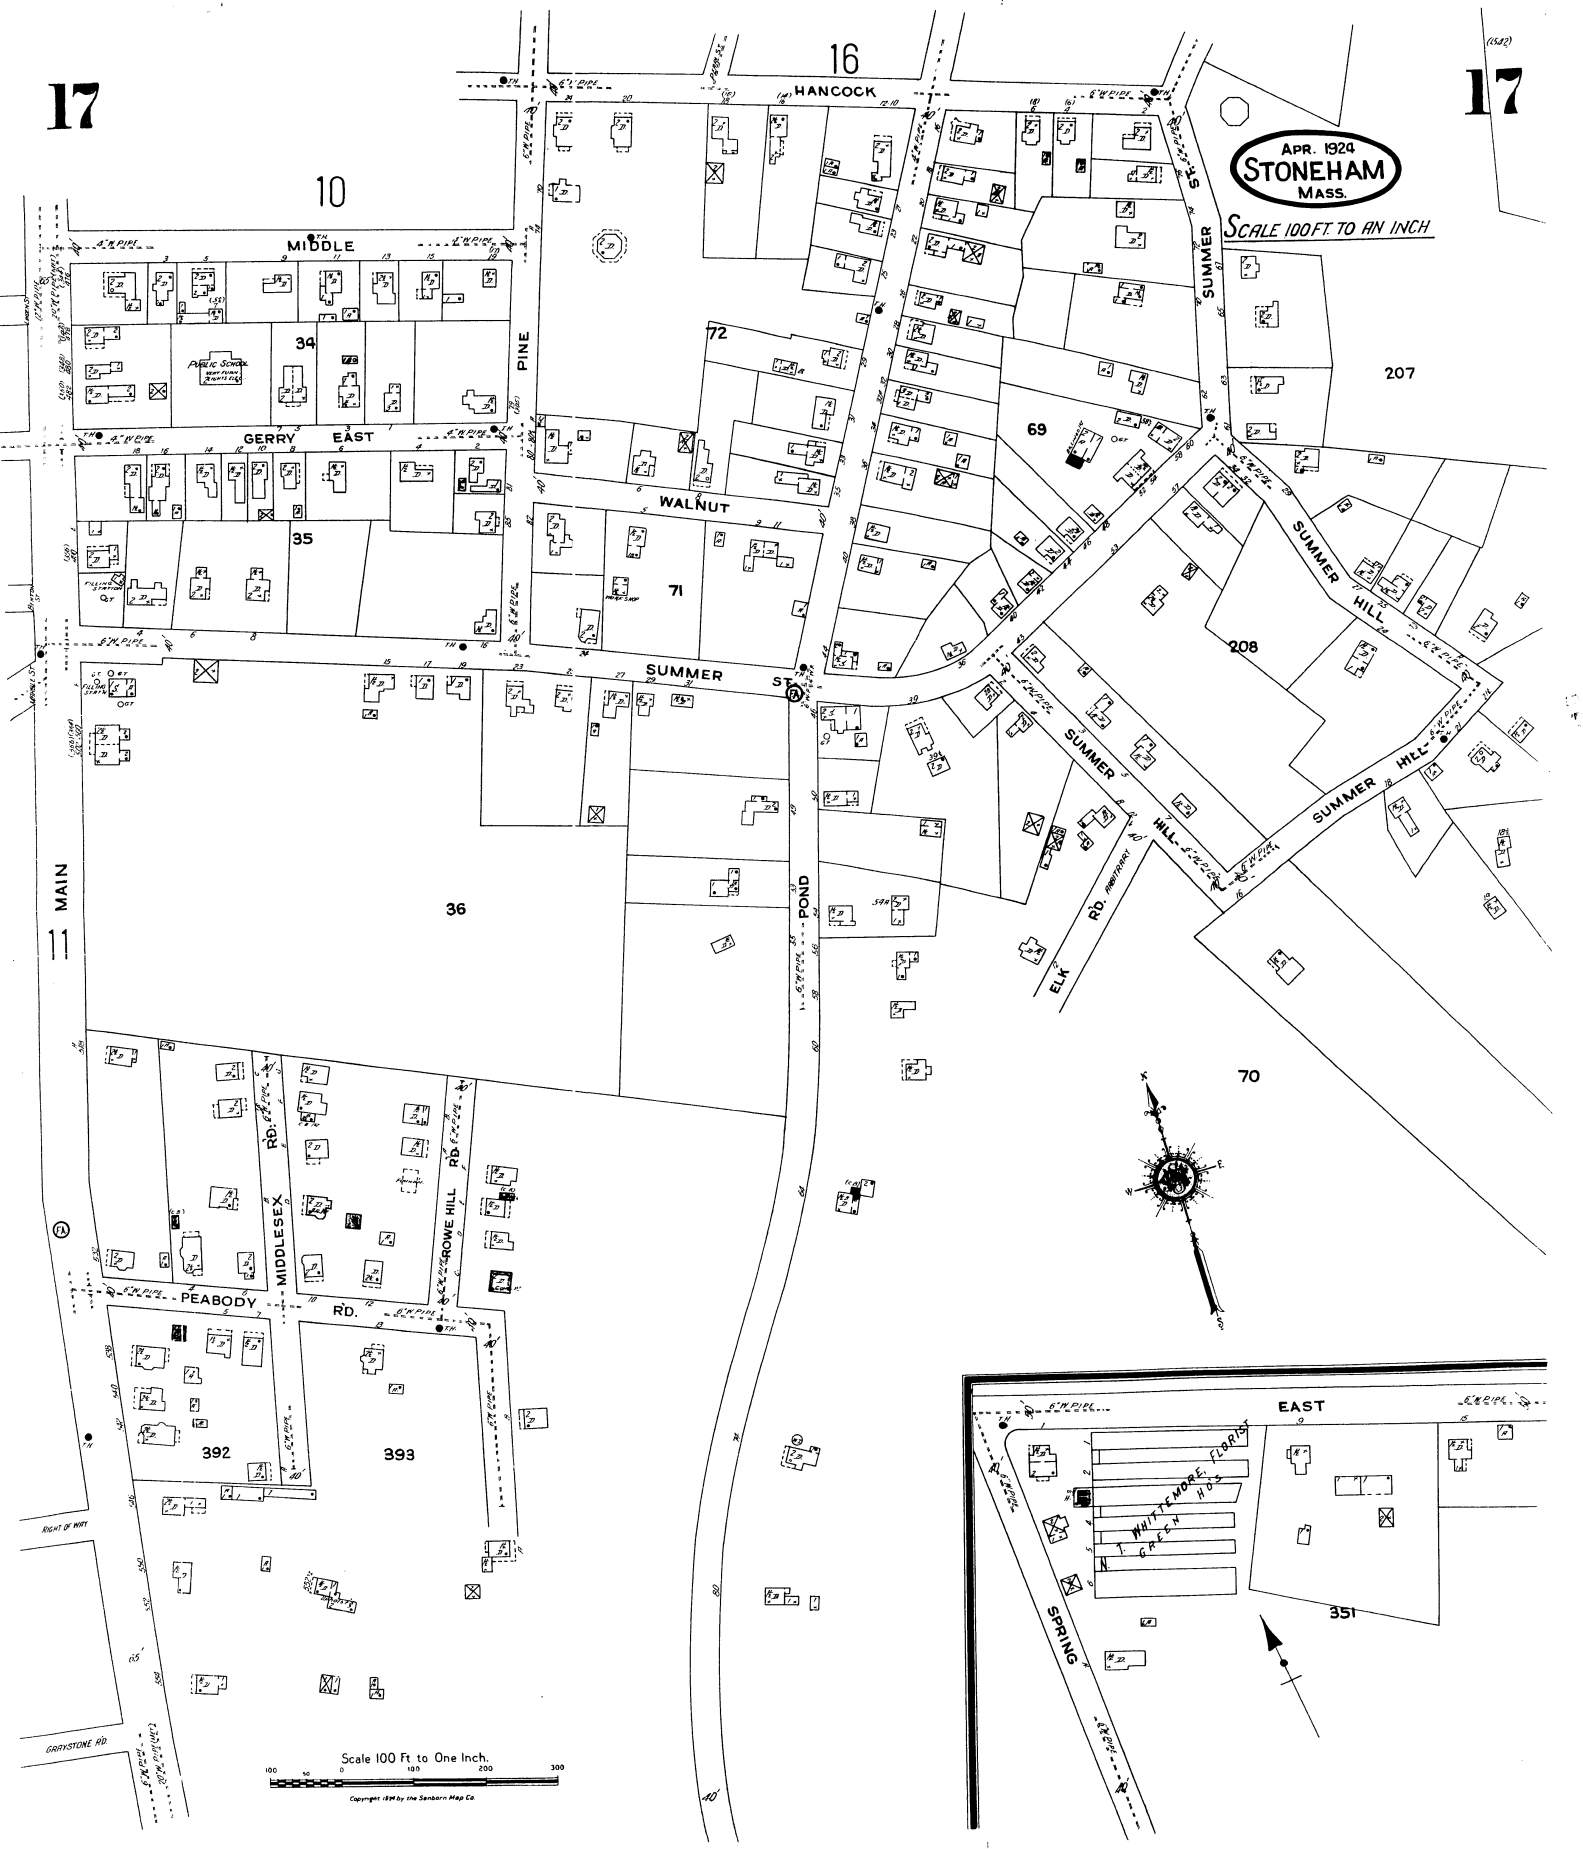

17

17

10

16

APR. 1924
STONEHAM
MASS.

SCALE 100 FT. TO AN INCH

Scale 100 Ft. to One Inch.

100 200 300

Copyright 1924 by the Sanborn Map Co.