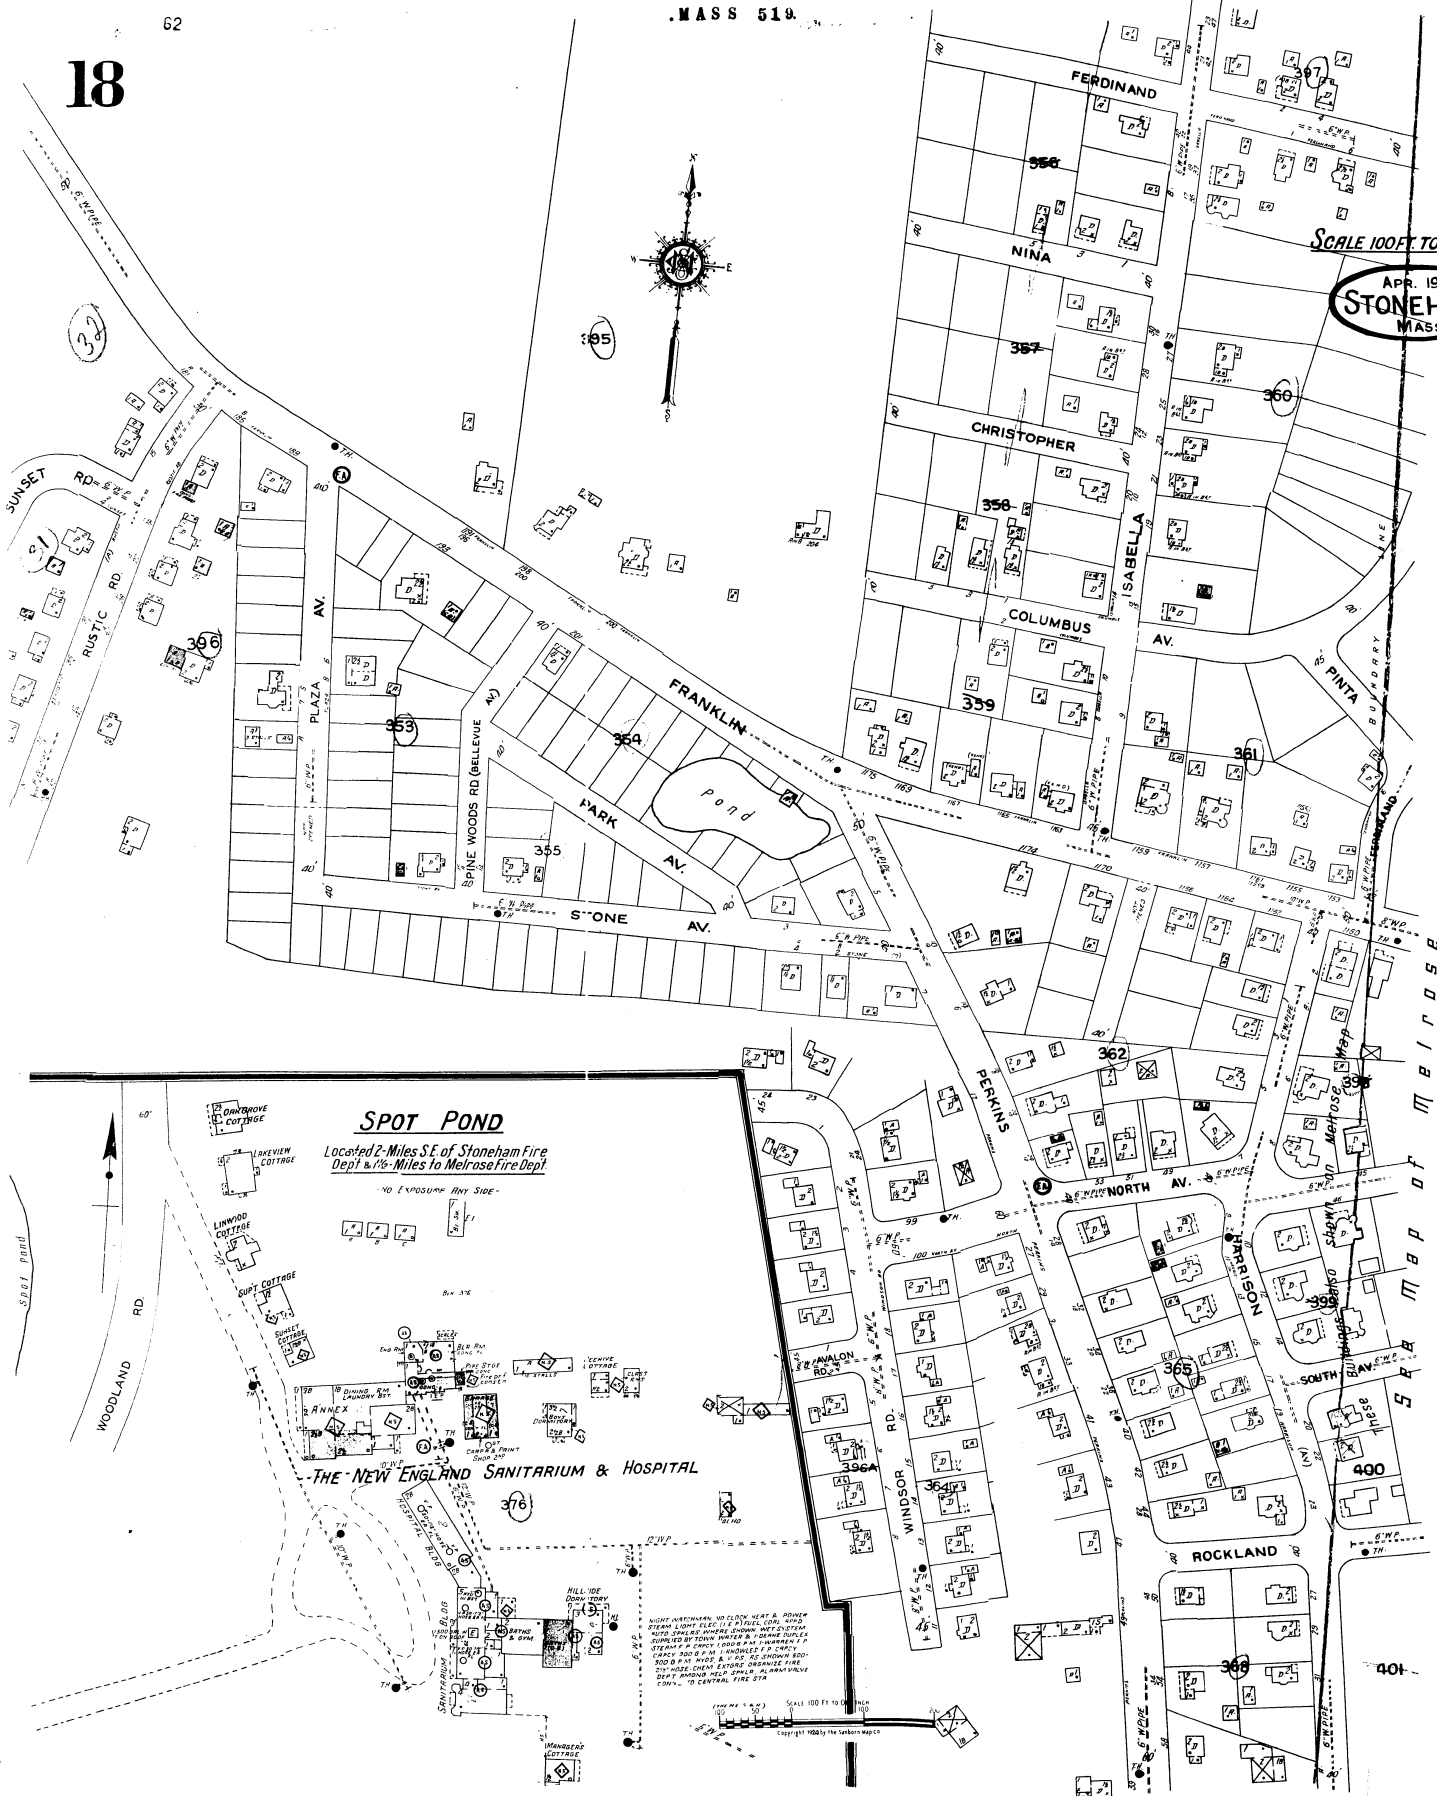

SCALE 100 FT TO AN INCH

APR. 1924
STONEHAM
MASS.

NOTE: HOSPITAL, NO DRAINAGE & ...
SCALE 100 FT TO AN INCH
Copyright 1924 by the Sanborn Map Co.