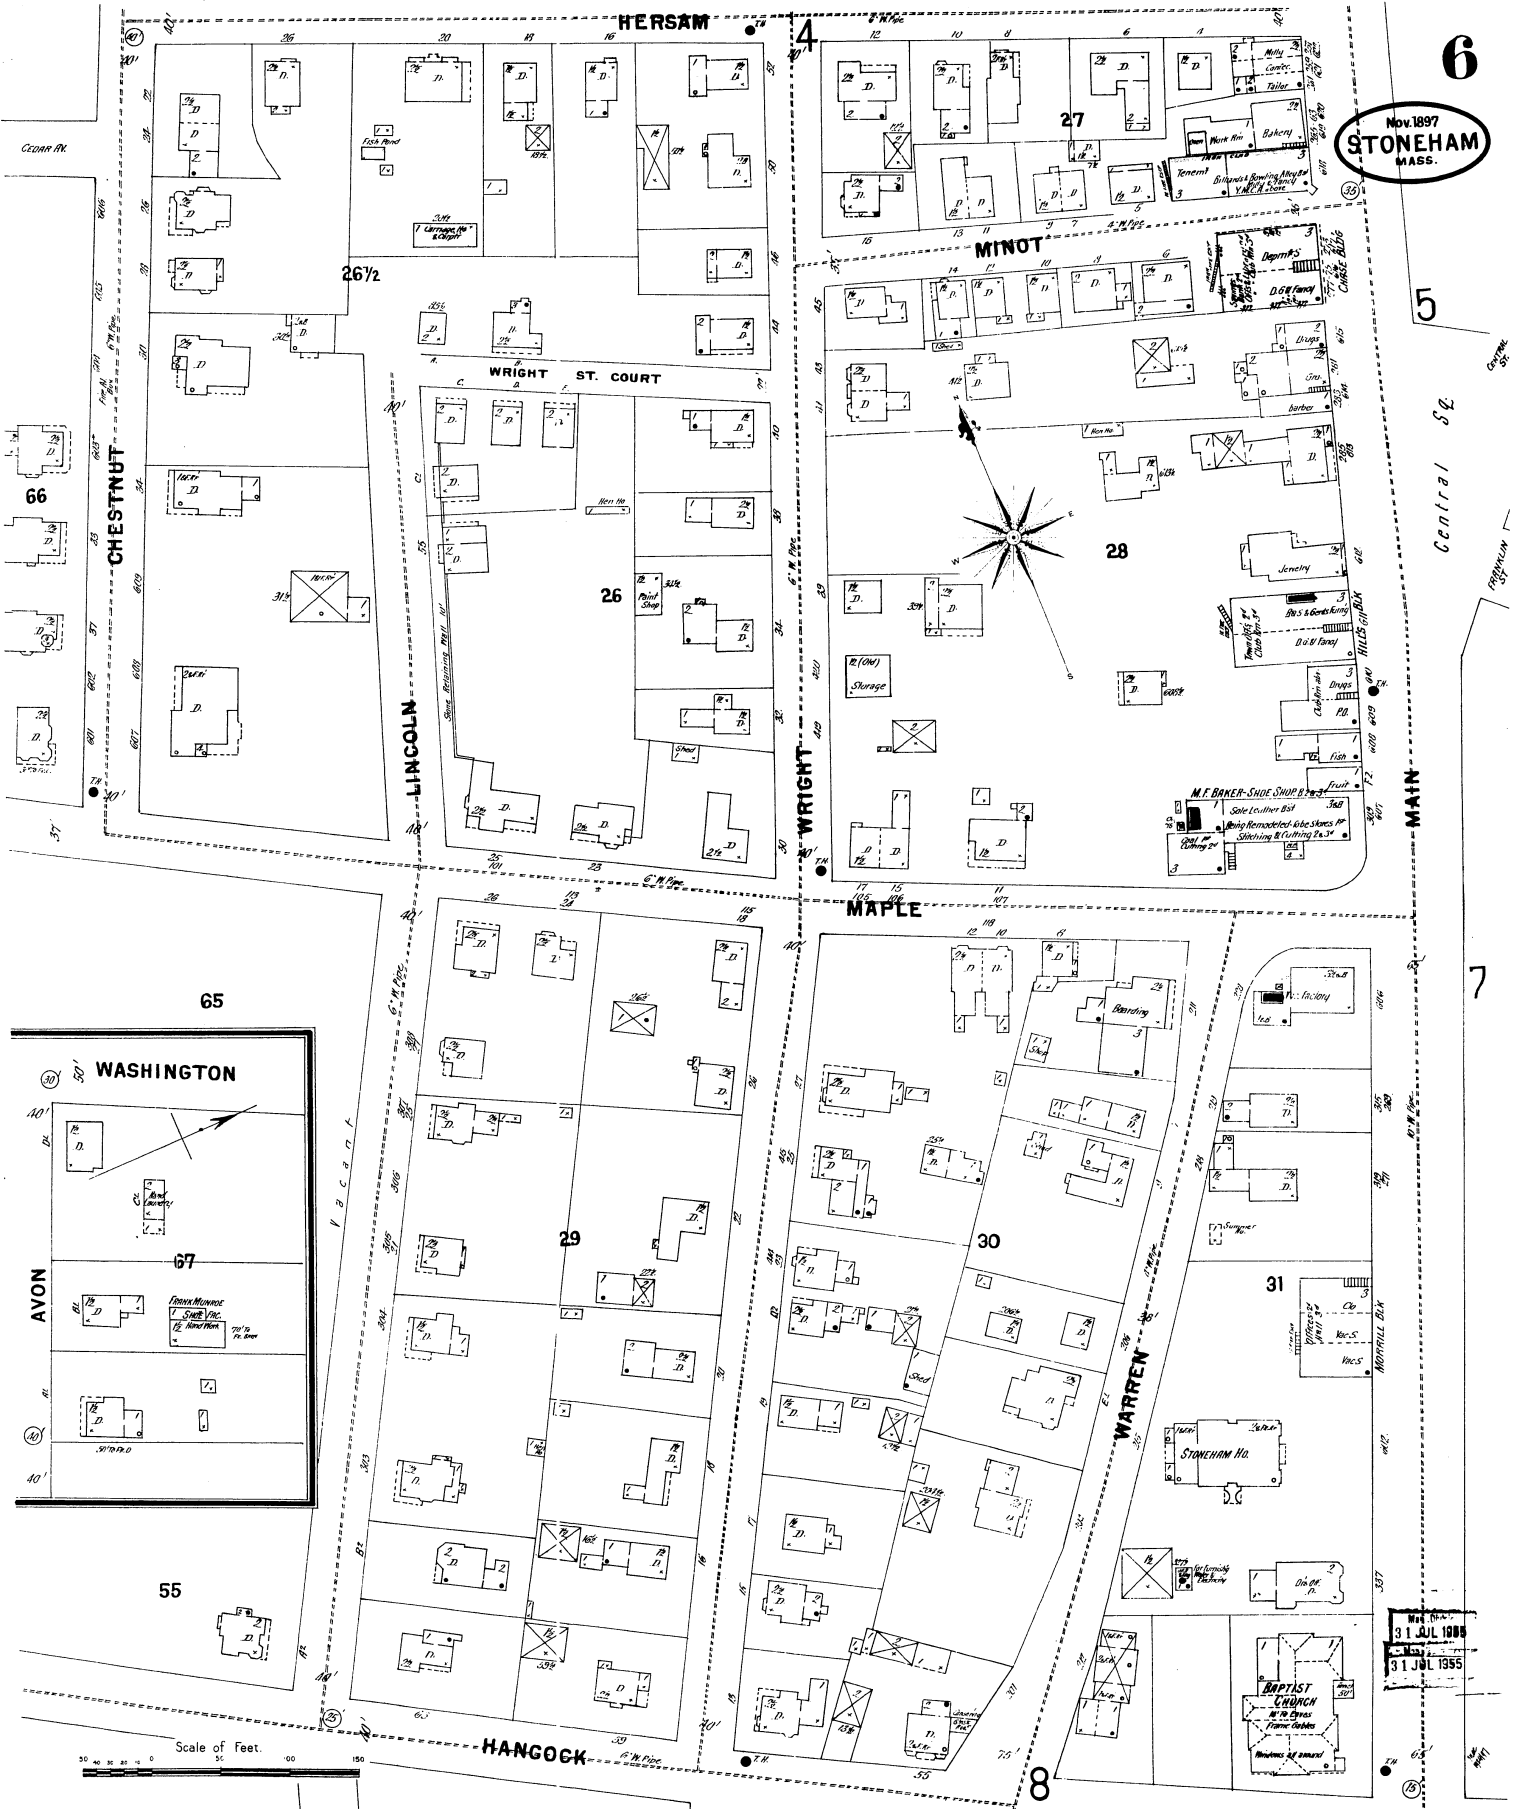

Nov 1897  
**STONEHAM**  
MASS.

CENTRAL ST.

MAIN

Map. Div. No. 1  
31 JUL 1908  
31 JUL 1955

Scale of Feet.

HANGOCK