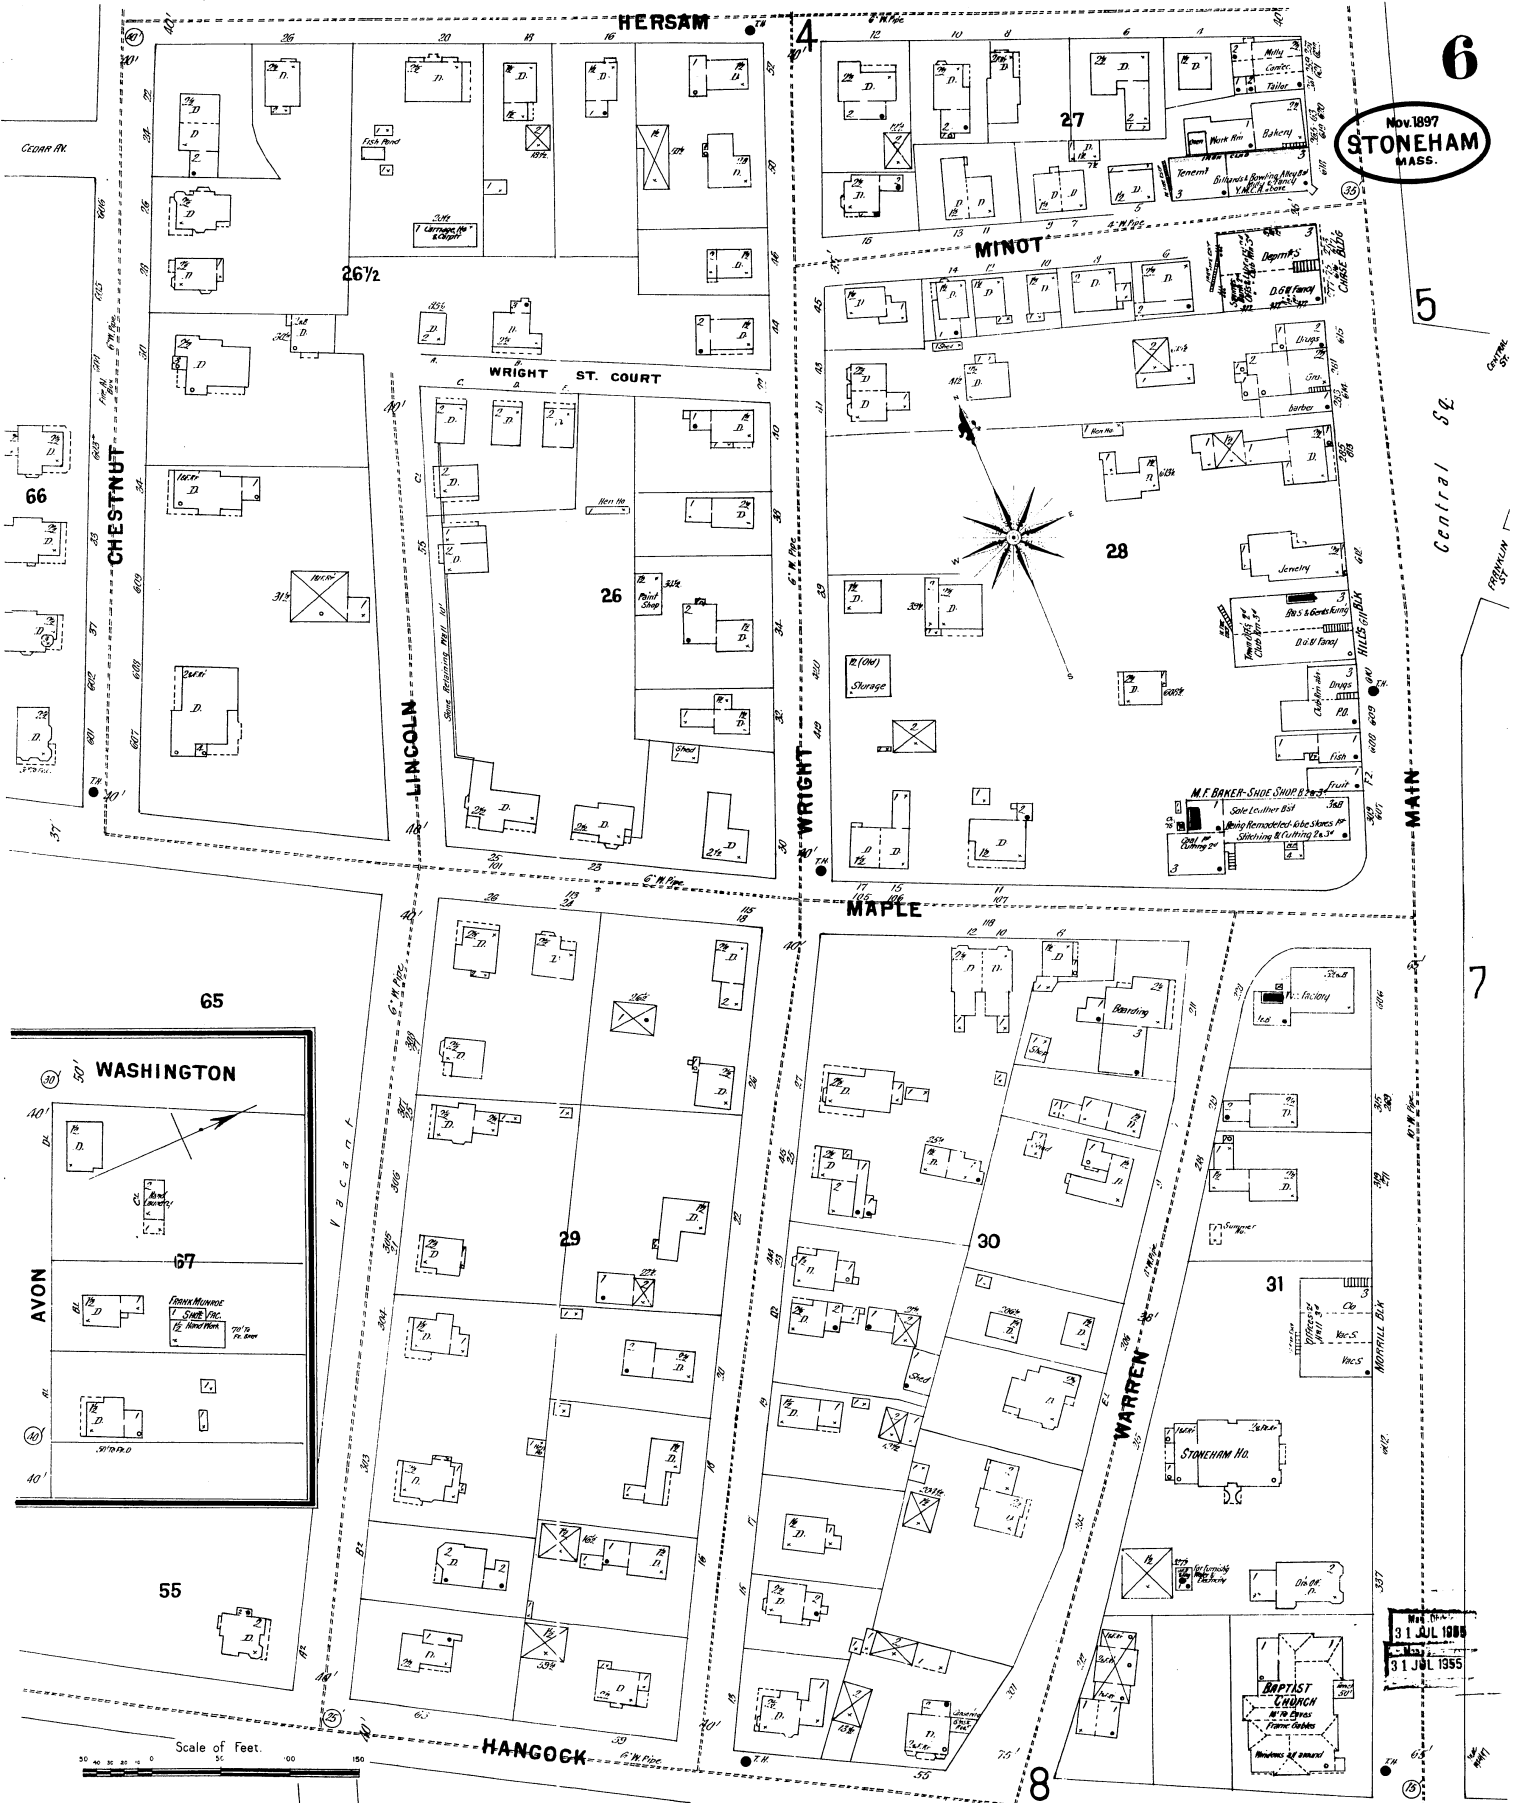

Nov 1897  
**STONEHAM**  
MASS.

CENTRAL ST.

Map. Div. No. 1  
31 JUL 1908  
31 JUL 1955

Scale of Feet.