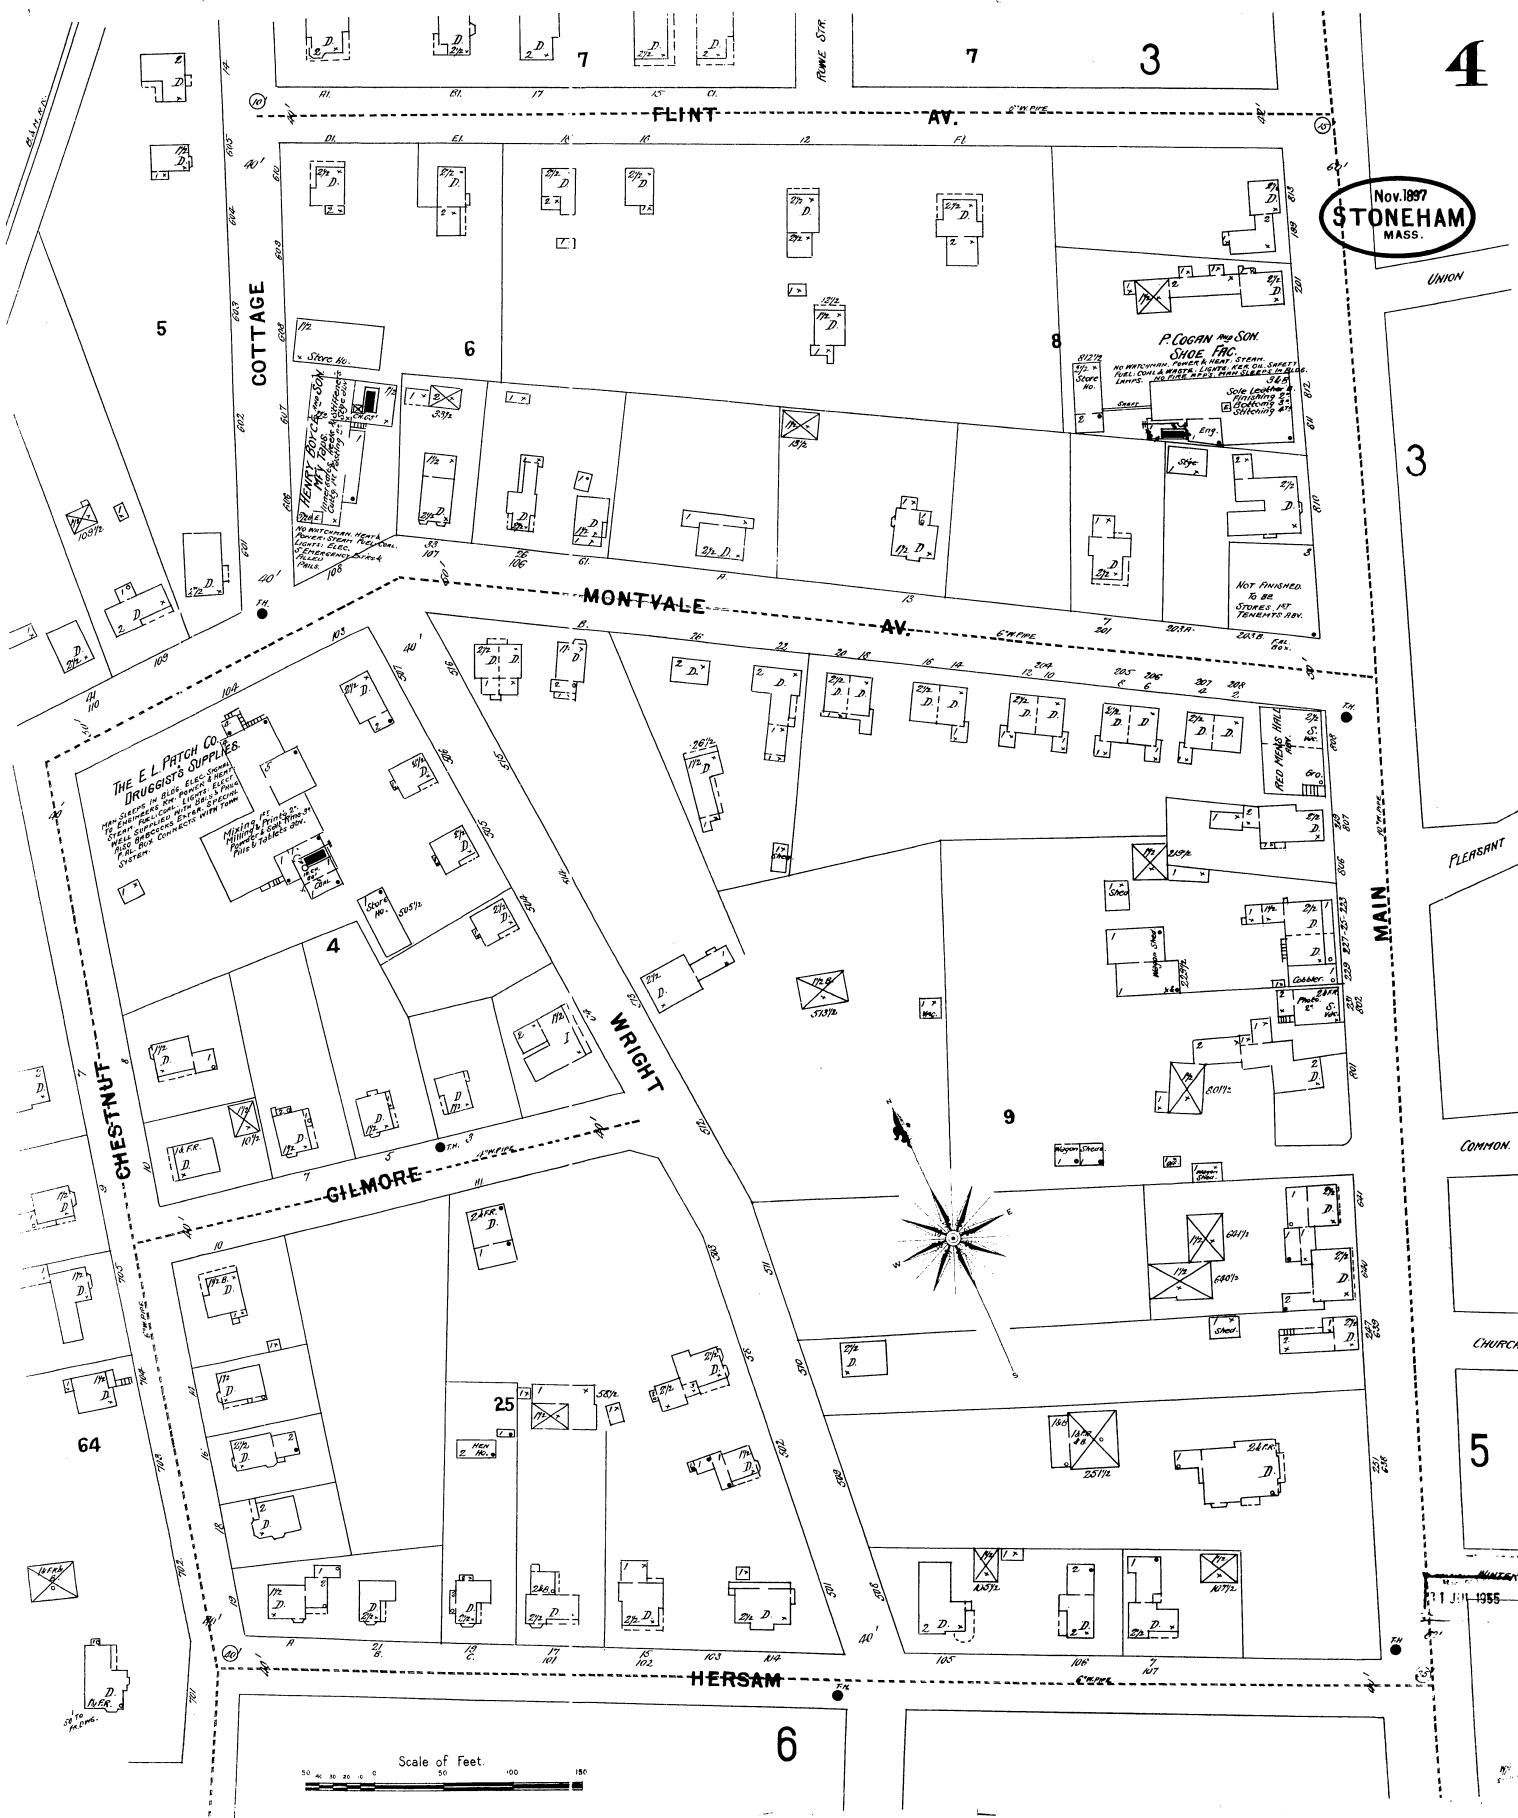

Nov. 1897
STONEHAM
MASS.

**P. COGAN AND SON
SIDE FAC.**
NO WAREHOUSE, PAVERS & HEAT STOVES
FULL CORN & WHEAT. LIGHTS FOR THE SHEDS
LARGE. FOR THE WHEAT, THREE SIZES OF SHEDS
SCALE CORNER
NOT FINISHED
IS BE
STORES AT
TOWNSEND AV.

1911 J. 1915