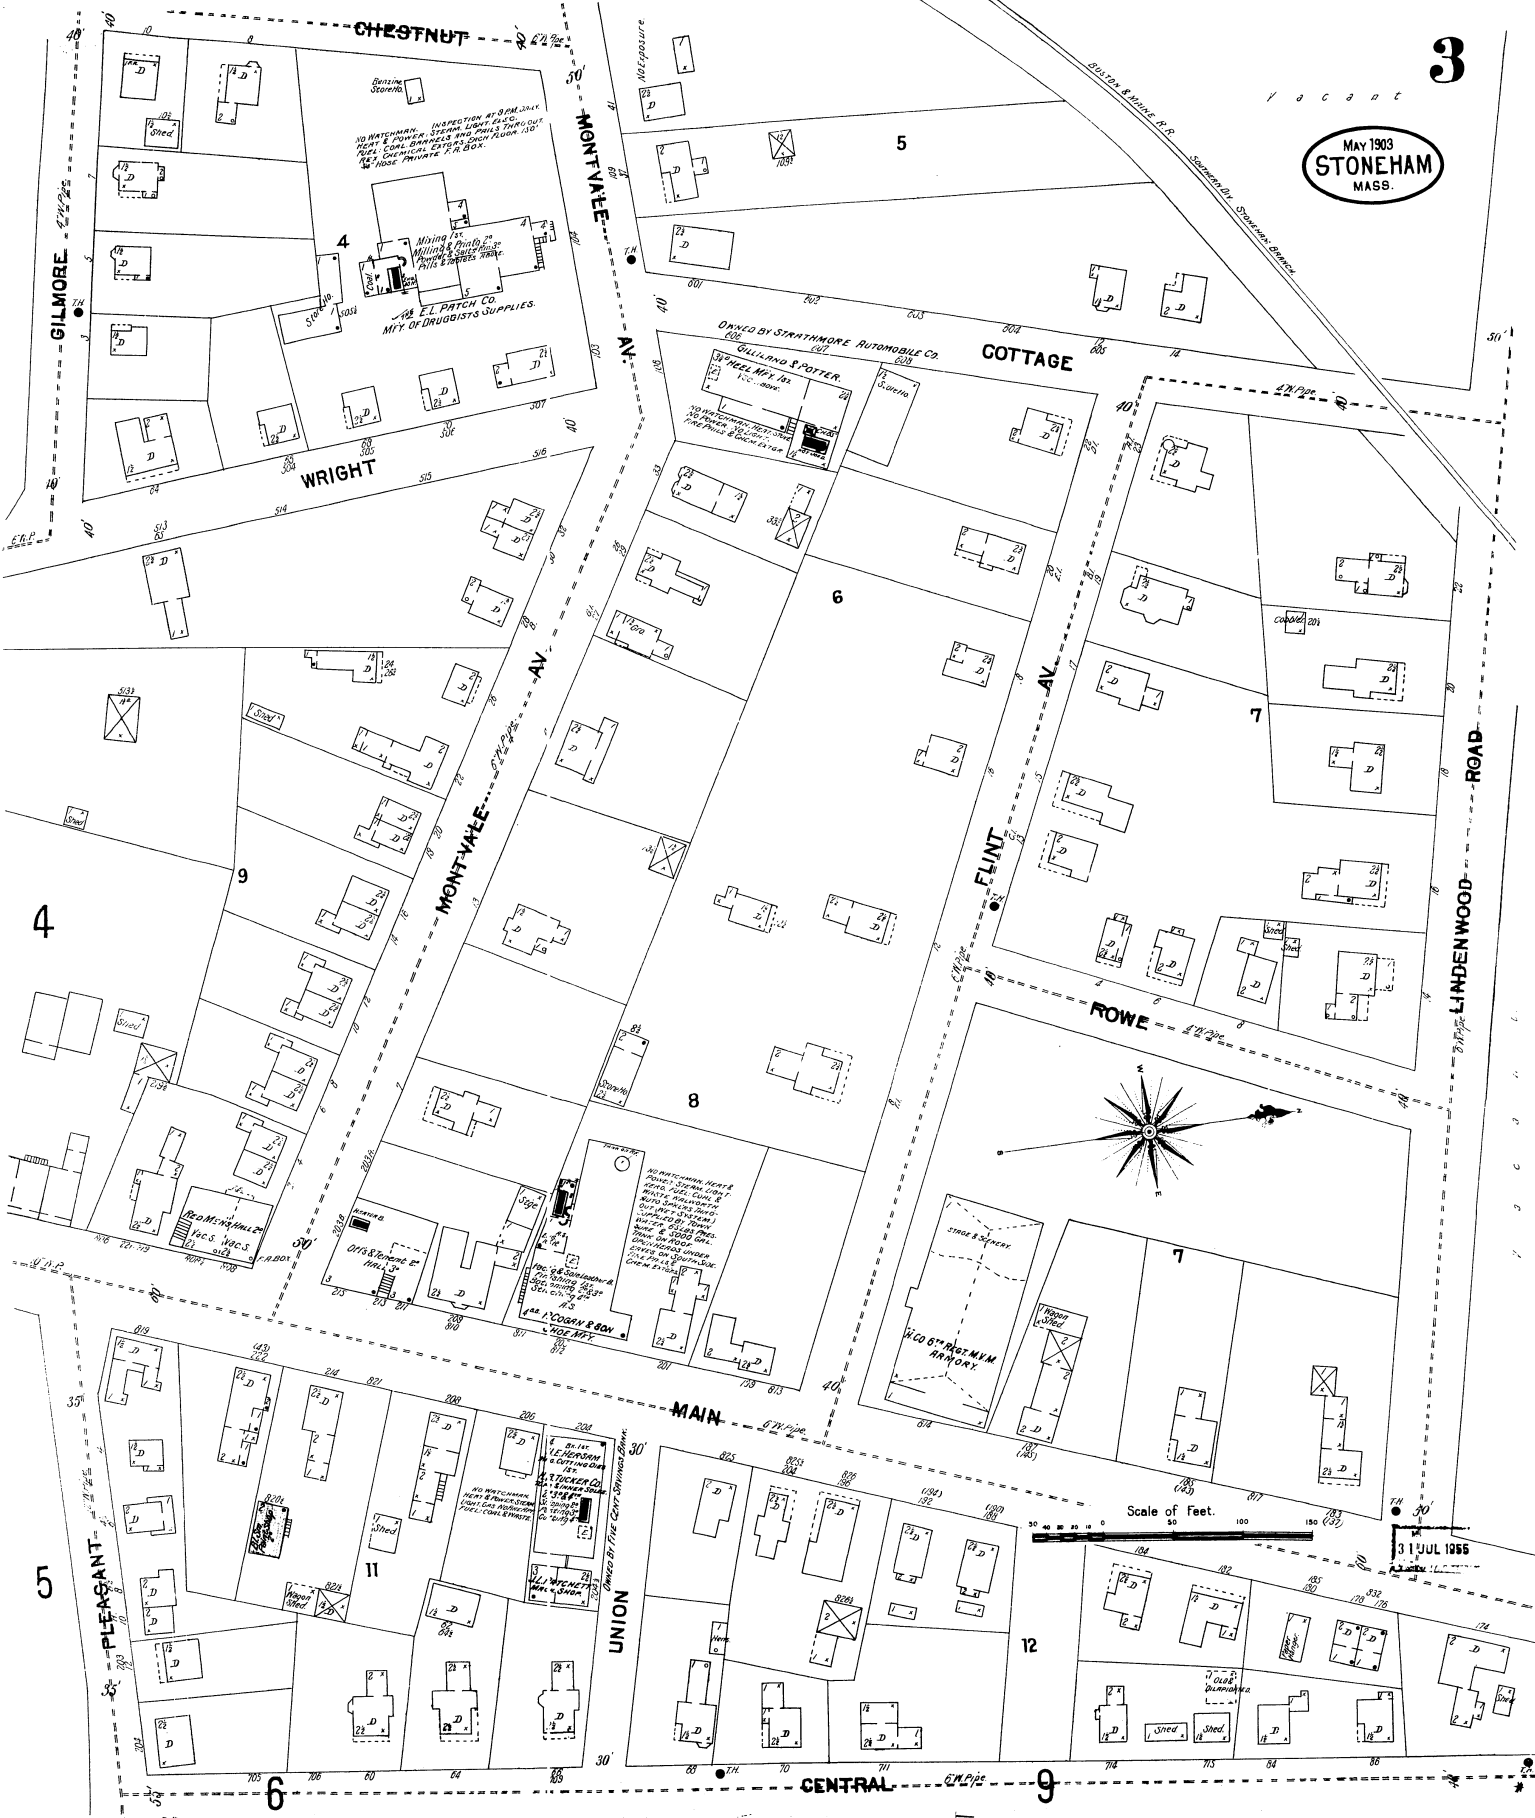

MAY 1903
STONEHAM
MASS.

CHESTNUT

MONTVALE

GILMORE

WRIGHT

COTTAGE

MONTVALE

FLINT

LINDENWOOD

ROWE

MAIN

PLEASANT

UNION

CENTRAL

Scale of Feet.

3 JUL 1905