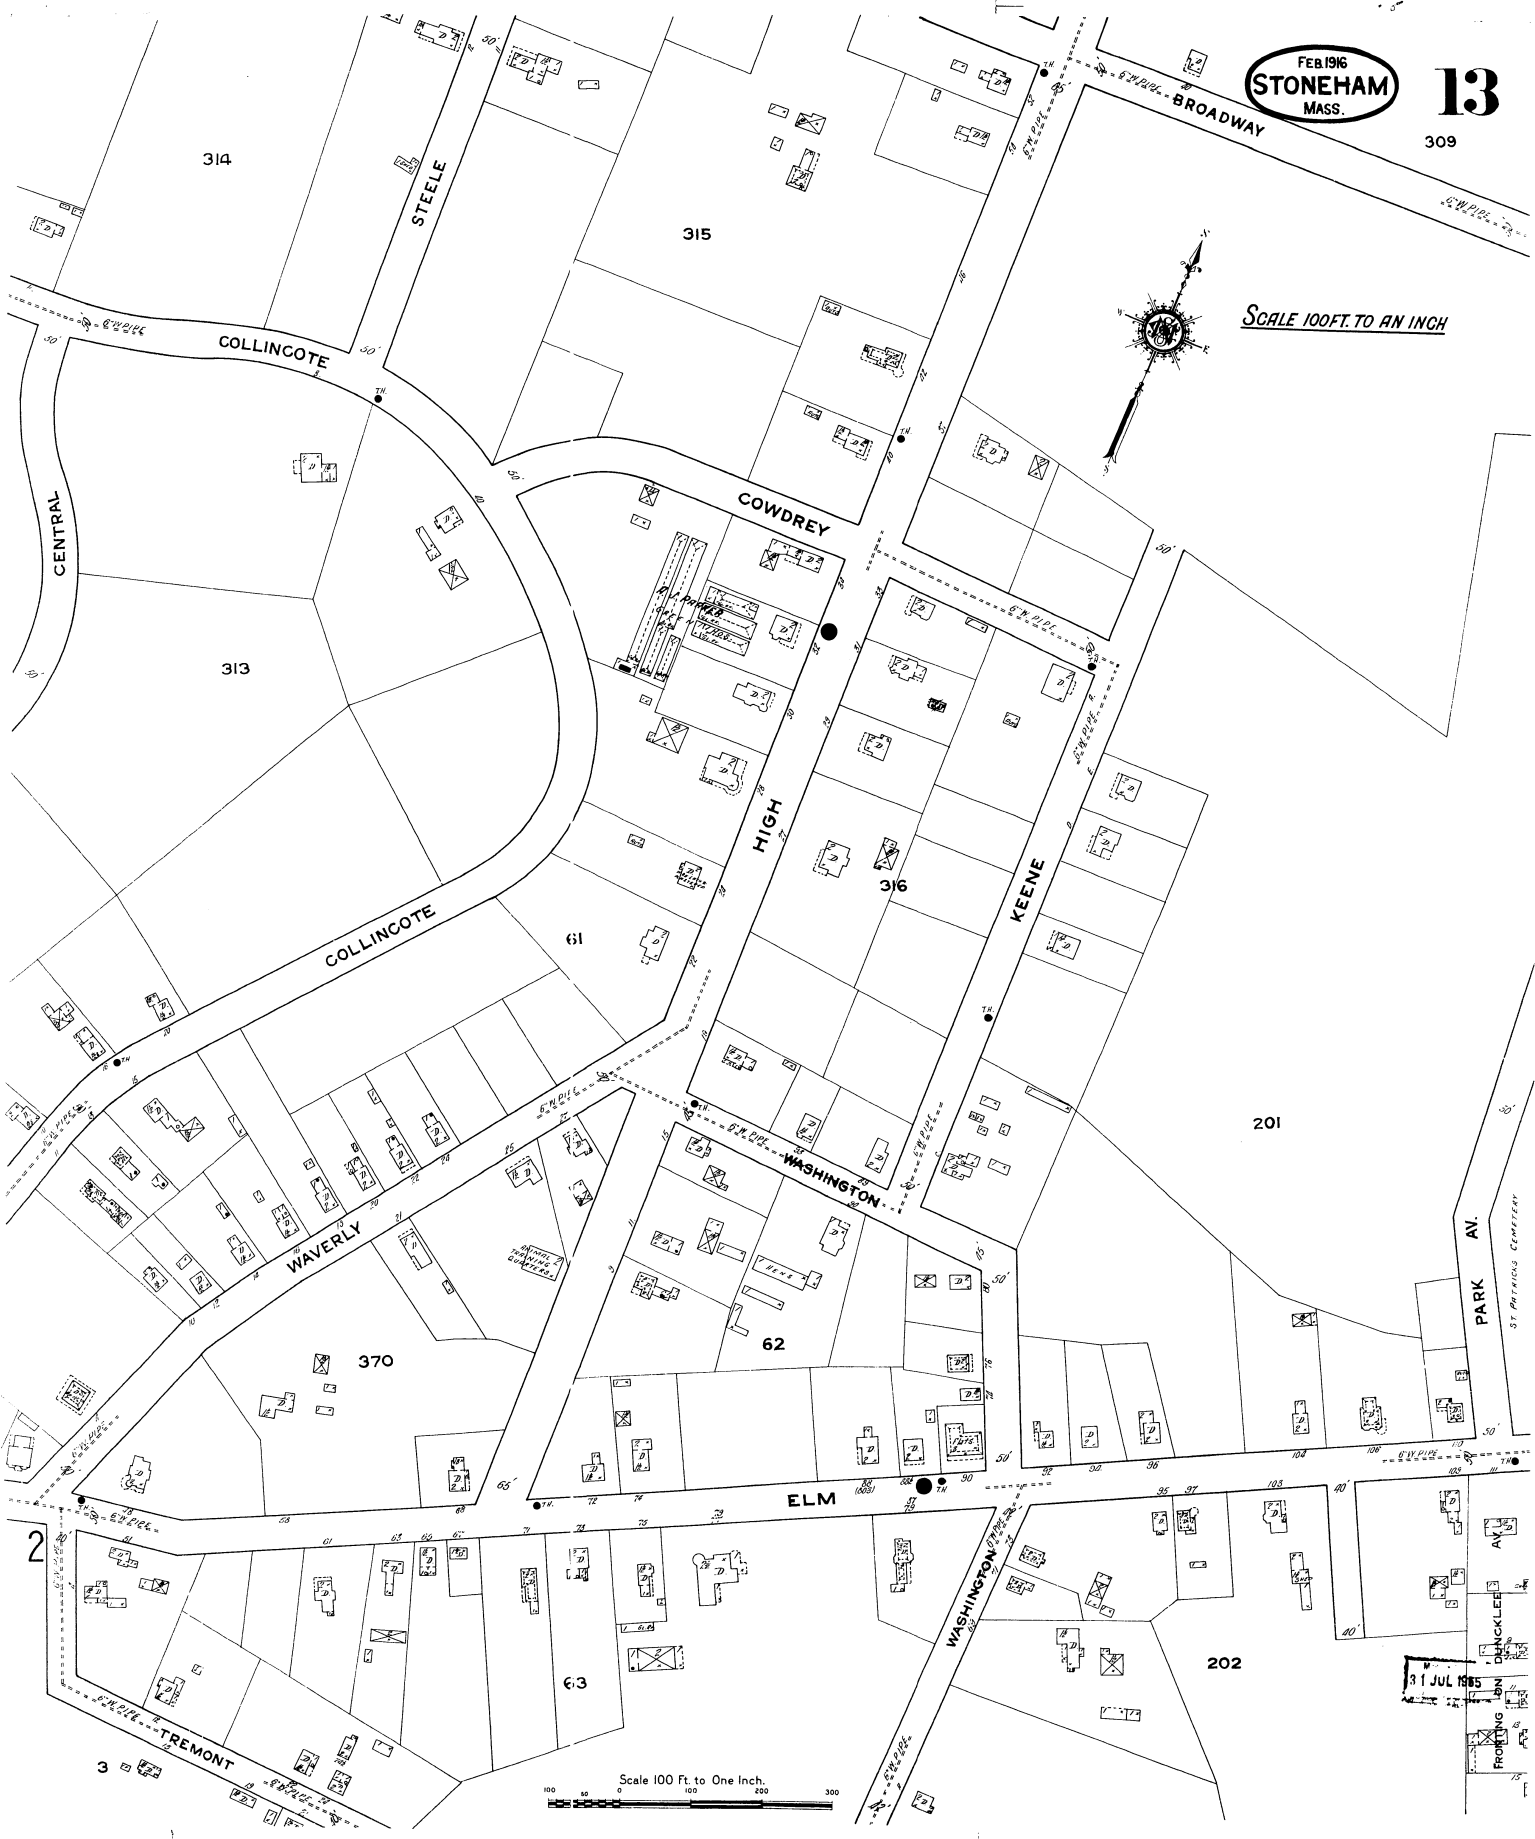

SCALE 100 FT. TO AN INCH

Scale 100 Ft. to One Inch.

31 JUL 1985
FRONTING
DUNKLEE
AV.