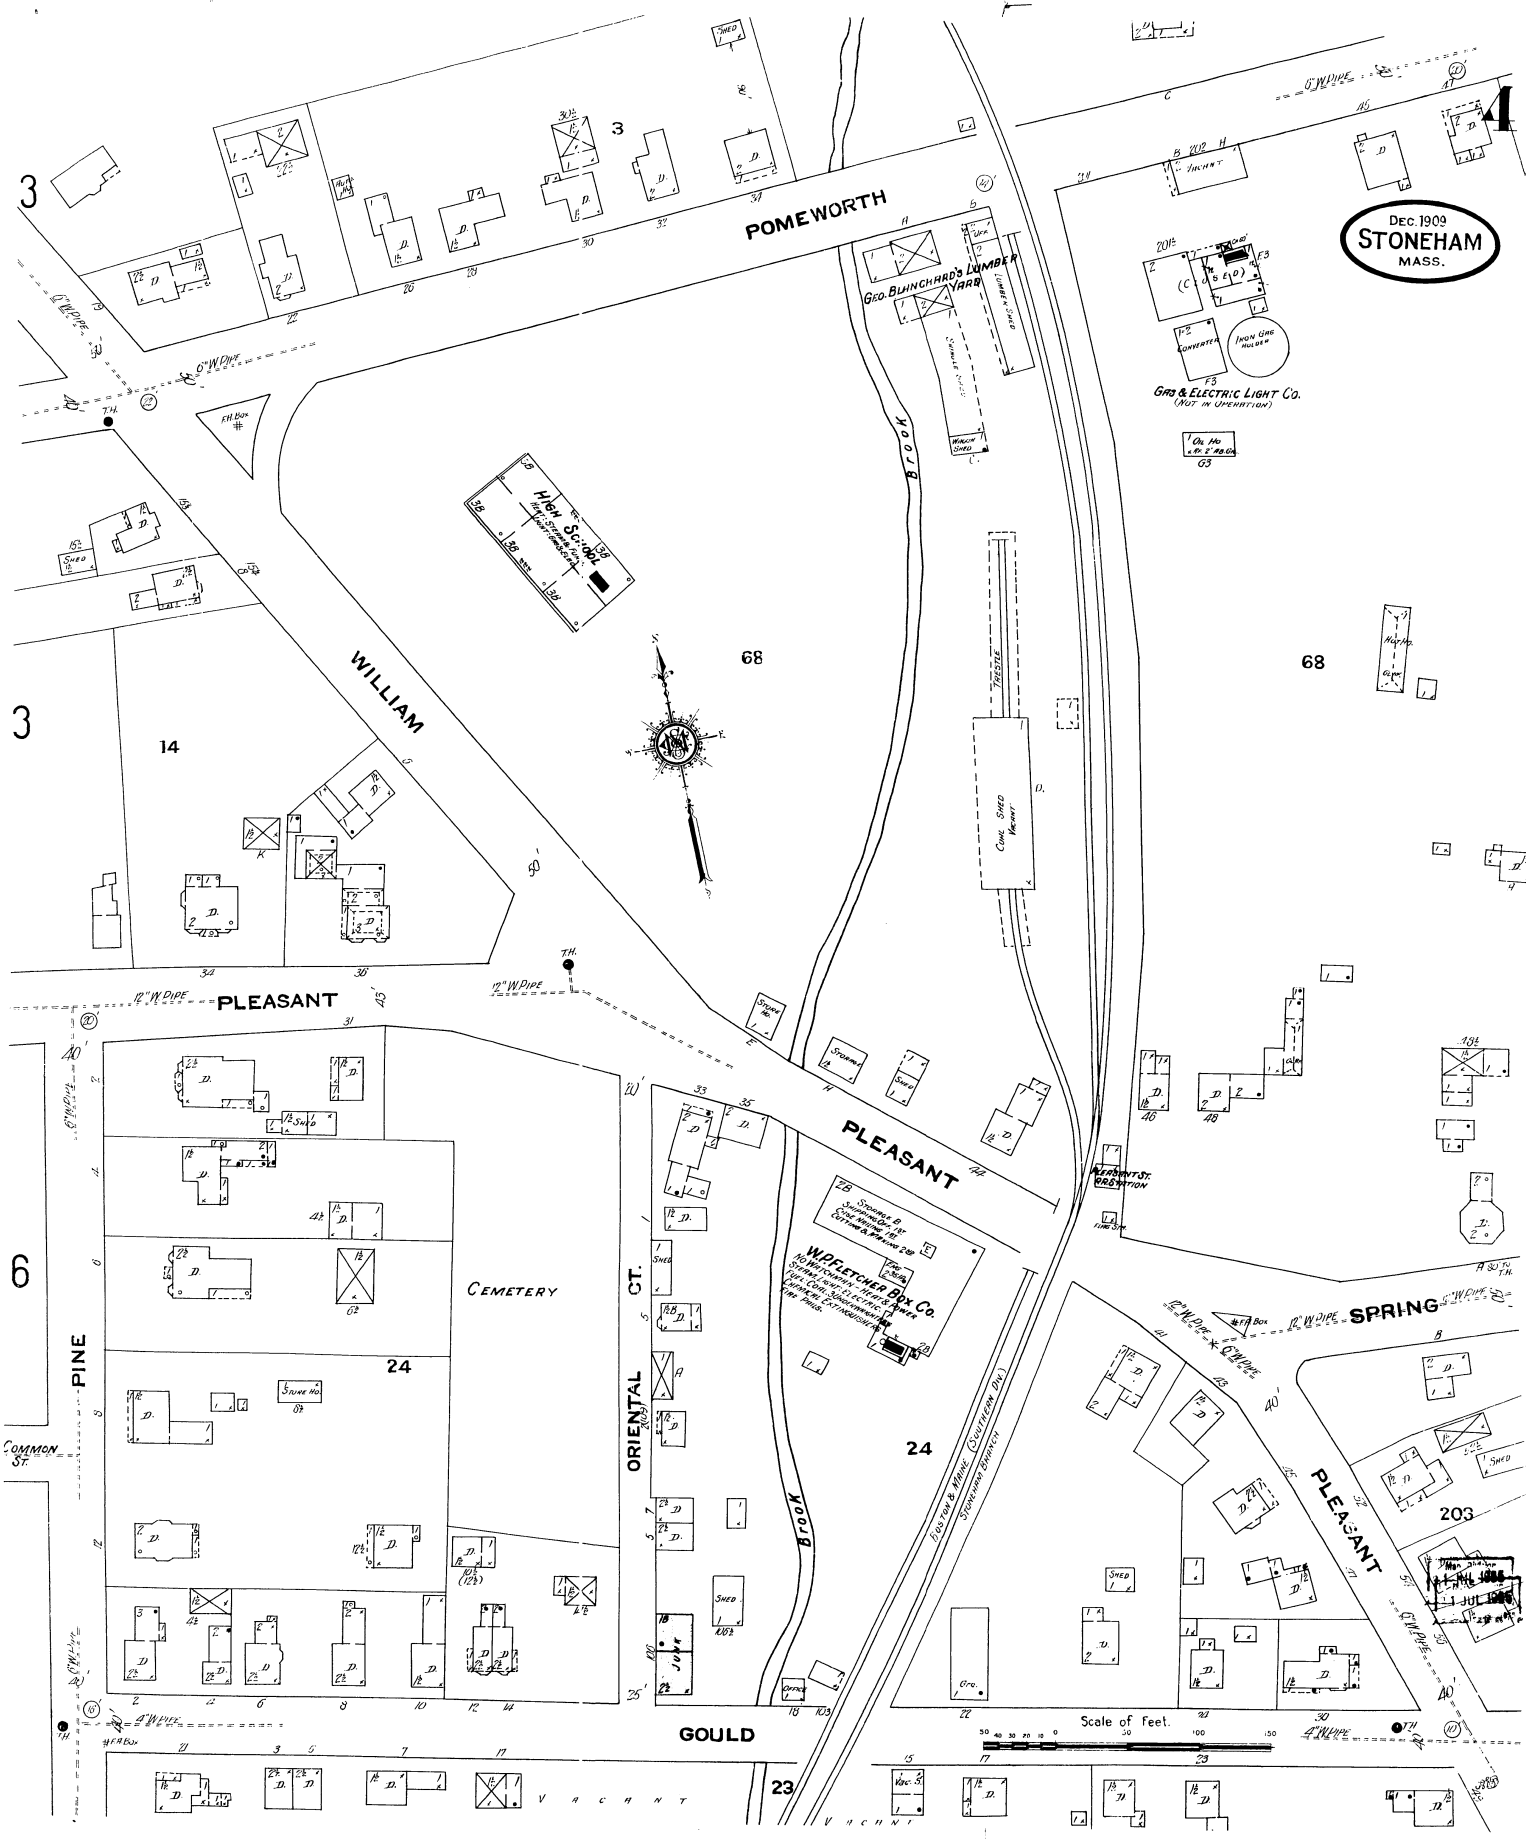

Dec. 1909
STONEHAM
MASS.

POMWORTH

WILLIAM

PLEASANT

PLEASANT

CEMETERY

ORIENTAL CT.

GOULD

PLEASANT

203

Scale of Feet.

23

VACANT

JUL 1909