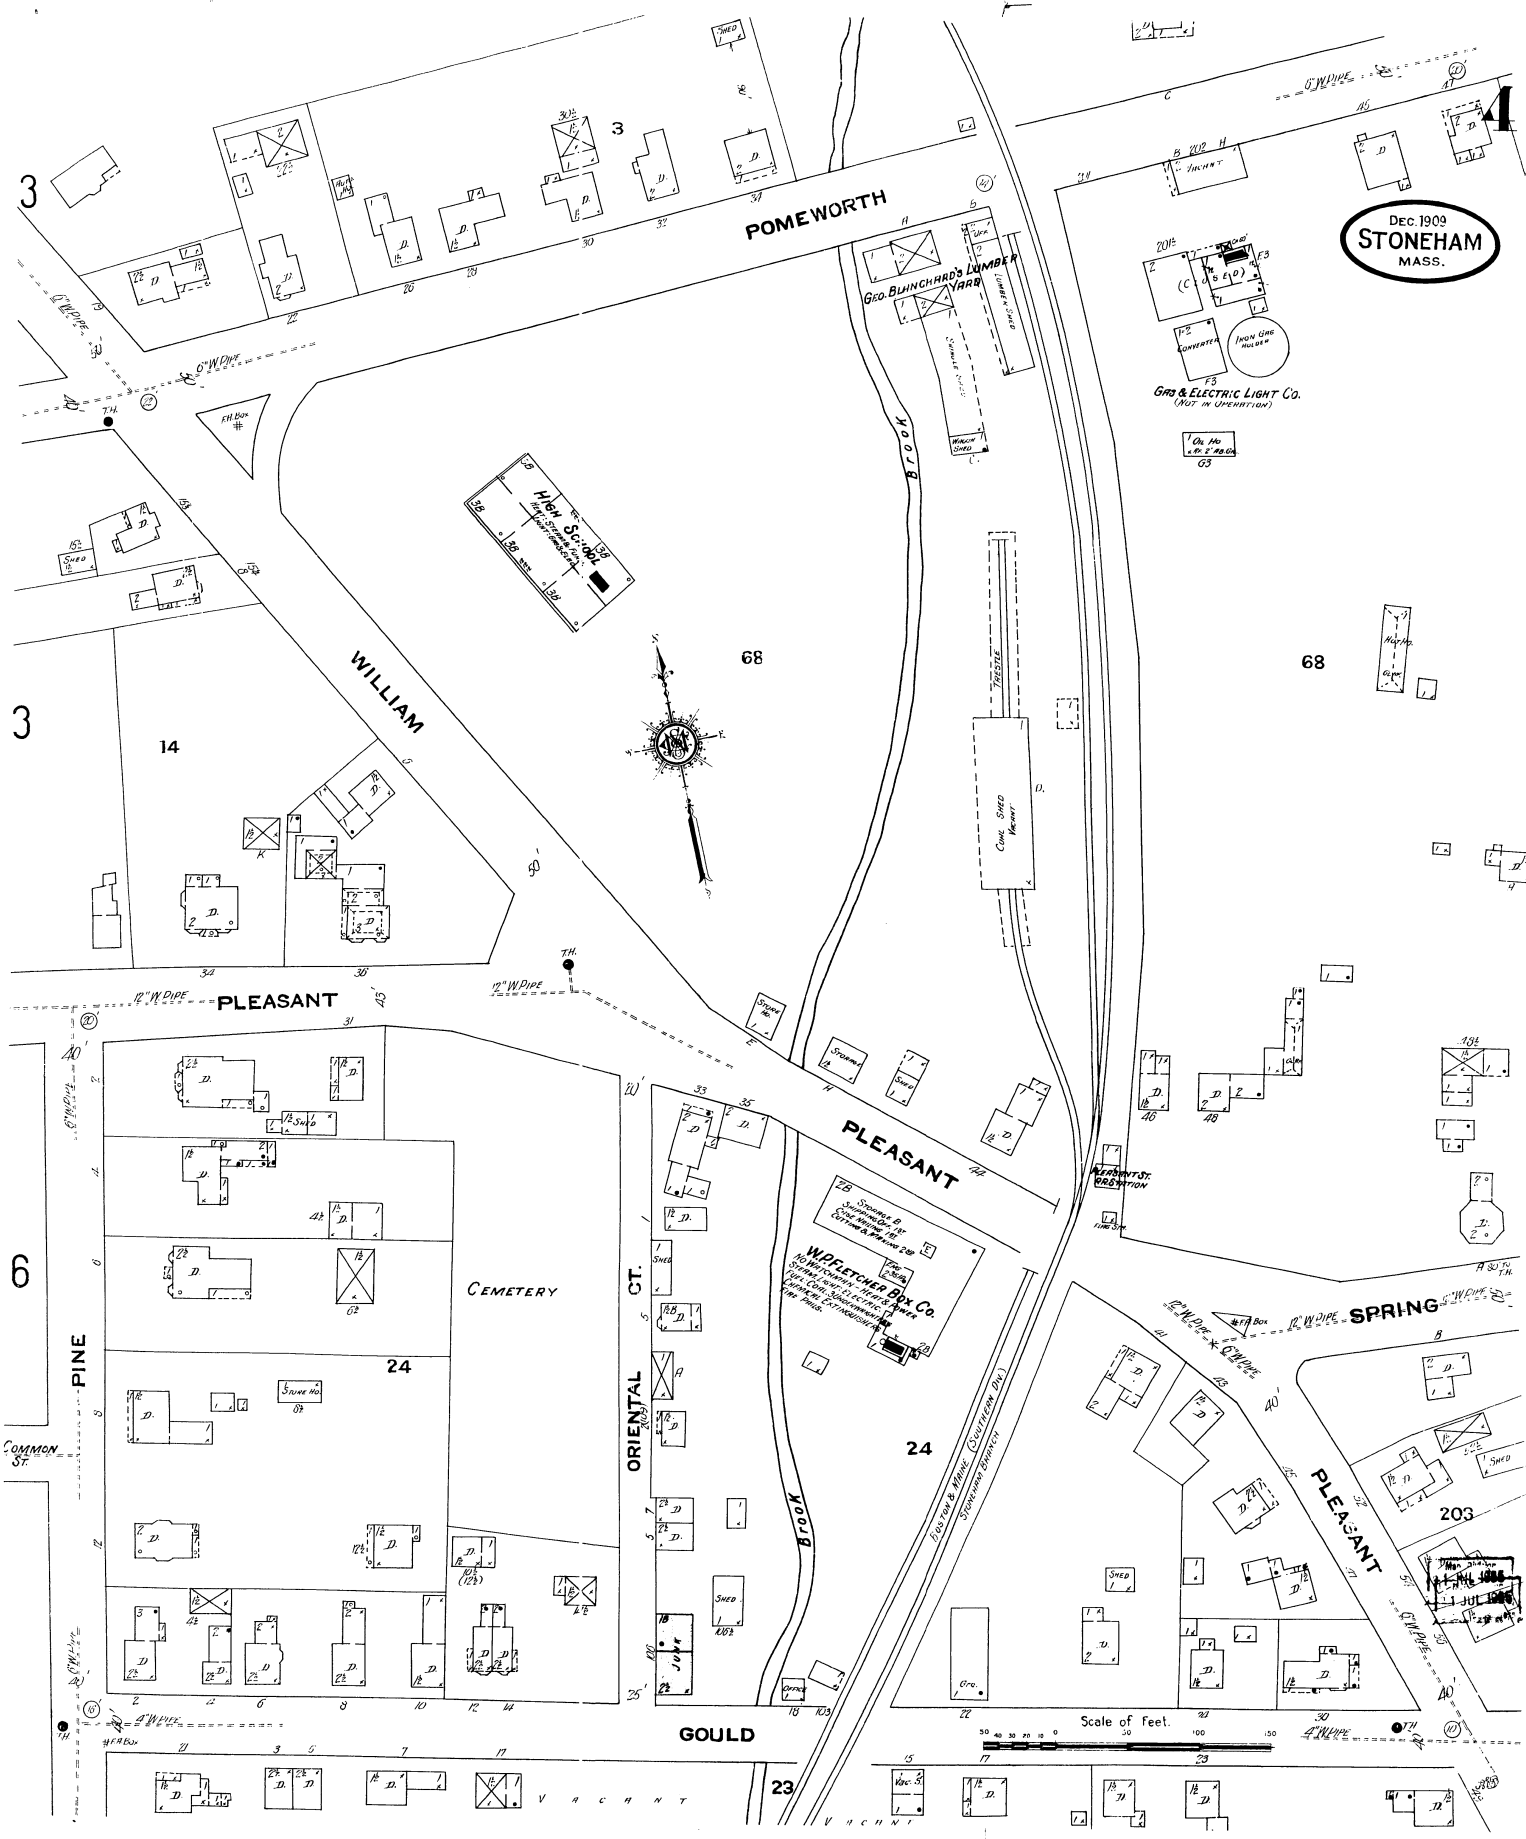

Dec. 1909  
**STONEHAM**  
MASS.

POMWORTH

WILLIAM

PLEASANT

PLEASANT

CEMETERY

ORIENTAL CT.

GOULD

PLEASANT

203

JUL 1909

Scale of Feet: 0 50 100 150