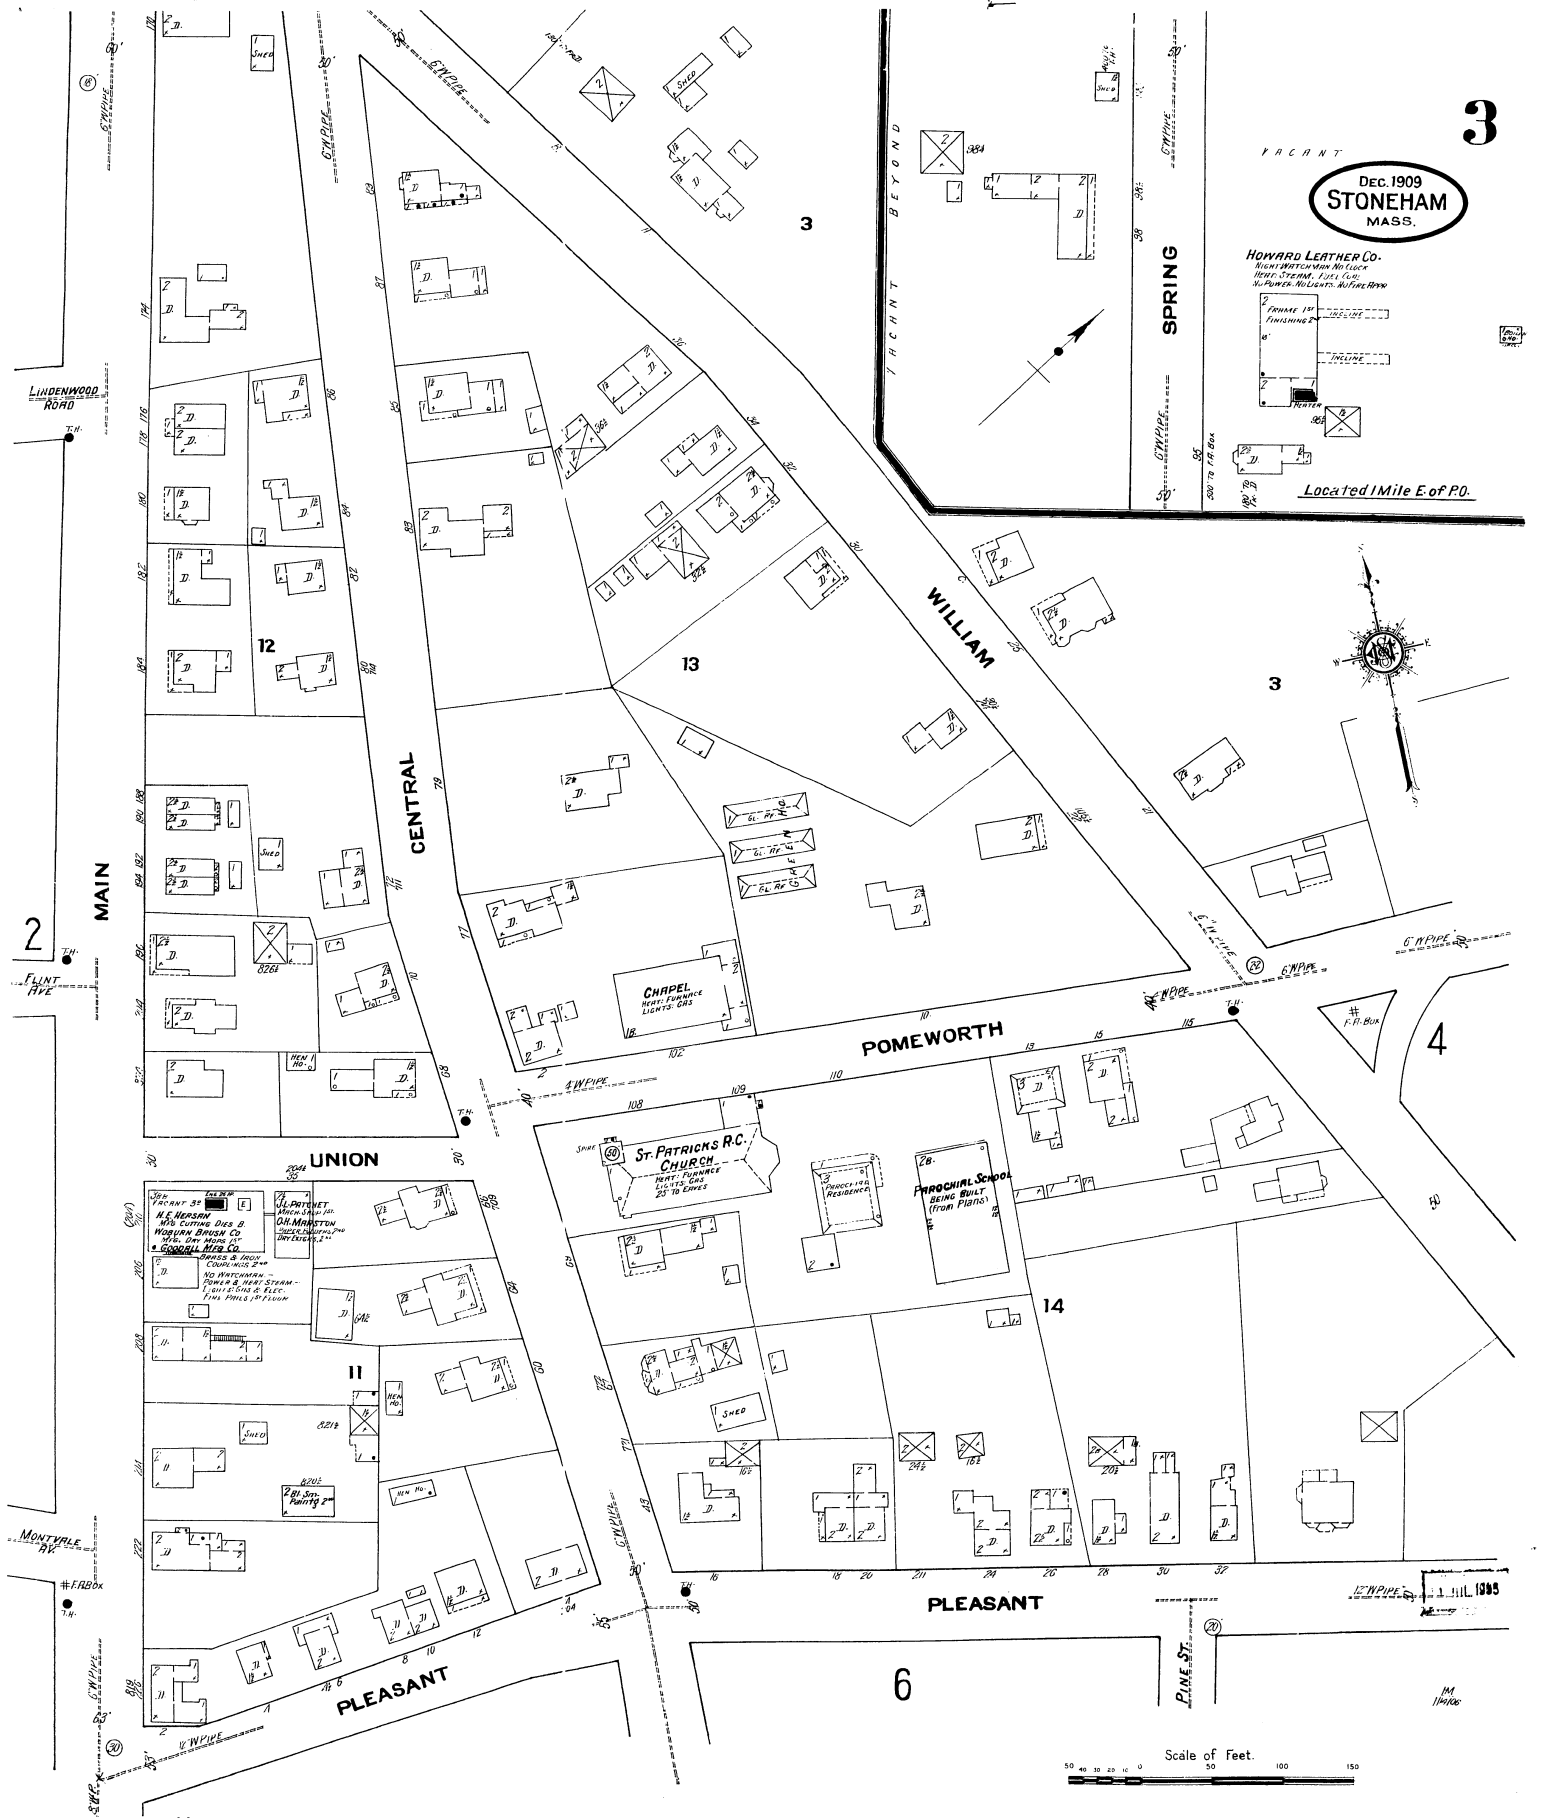

DEC. 1909
STONEHAM
MASS.

Located 1 Mile E. of P.O.

LINDENWOOD ROAD

2

FLINT AVE

MAIN

12

CENTRAL

13

WILLIAM

3

POMEWORTH

4

UNION

St. PATRICK'S R.C. CHURCH
NEAR FURNACE
LATER BUILT
25 TO CHURCH

PAROCHIAL SCHOOL
BEING BUILT
(From Plans)

14

MONTAILE AVE

PLEASANT

PLEASANT

6

PLANE ST.

DEC. 1909

Scale of Feet.
0 20 40 60 80 100 120 140 160