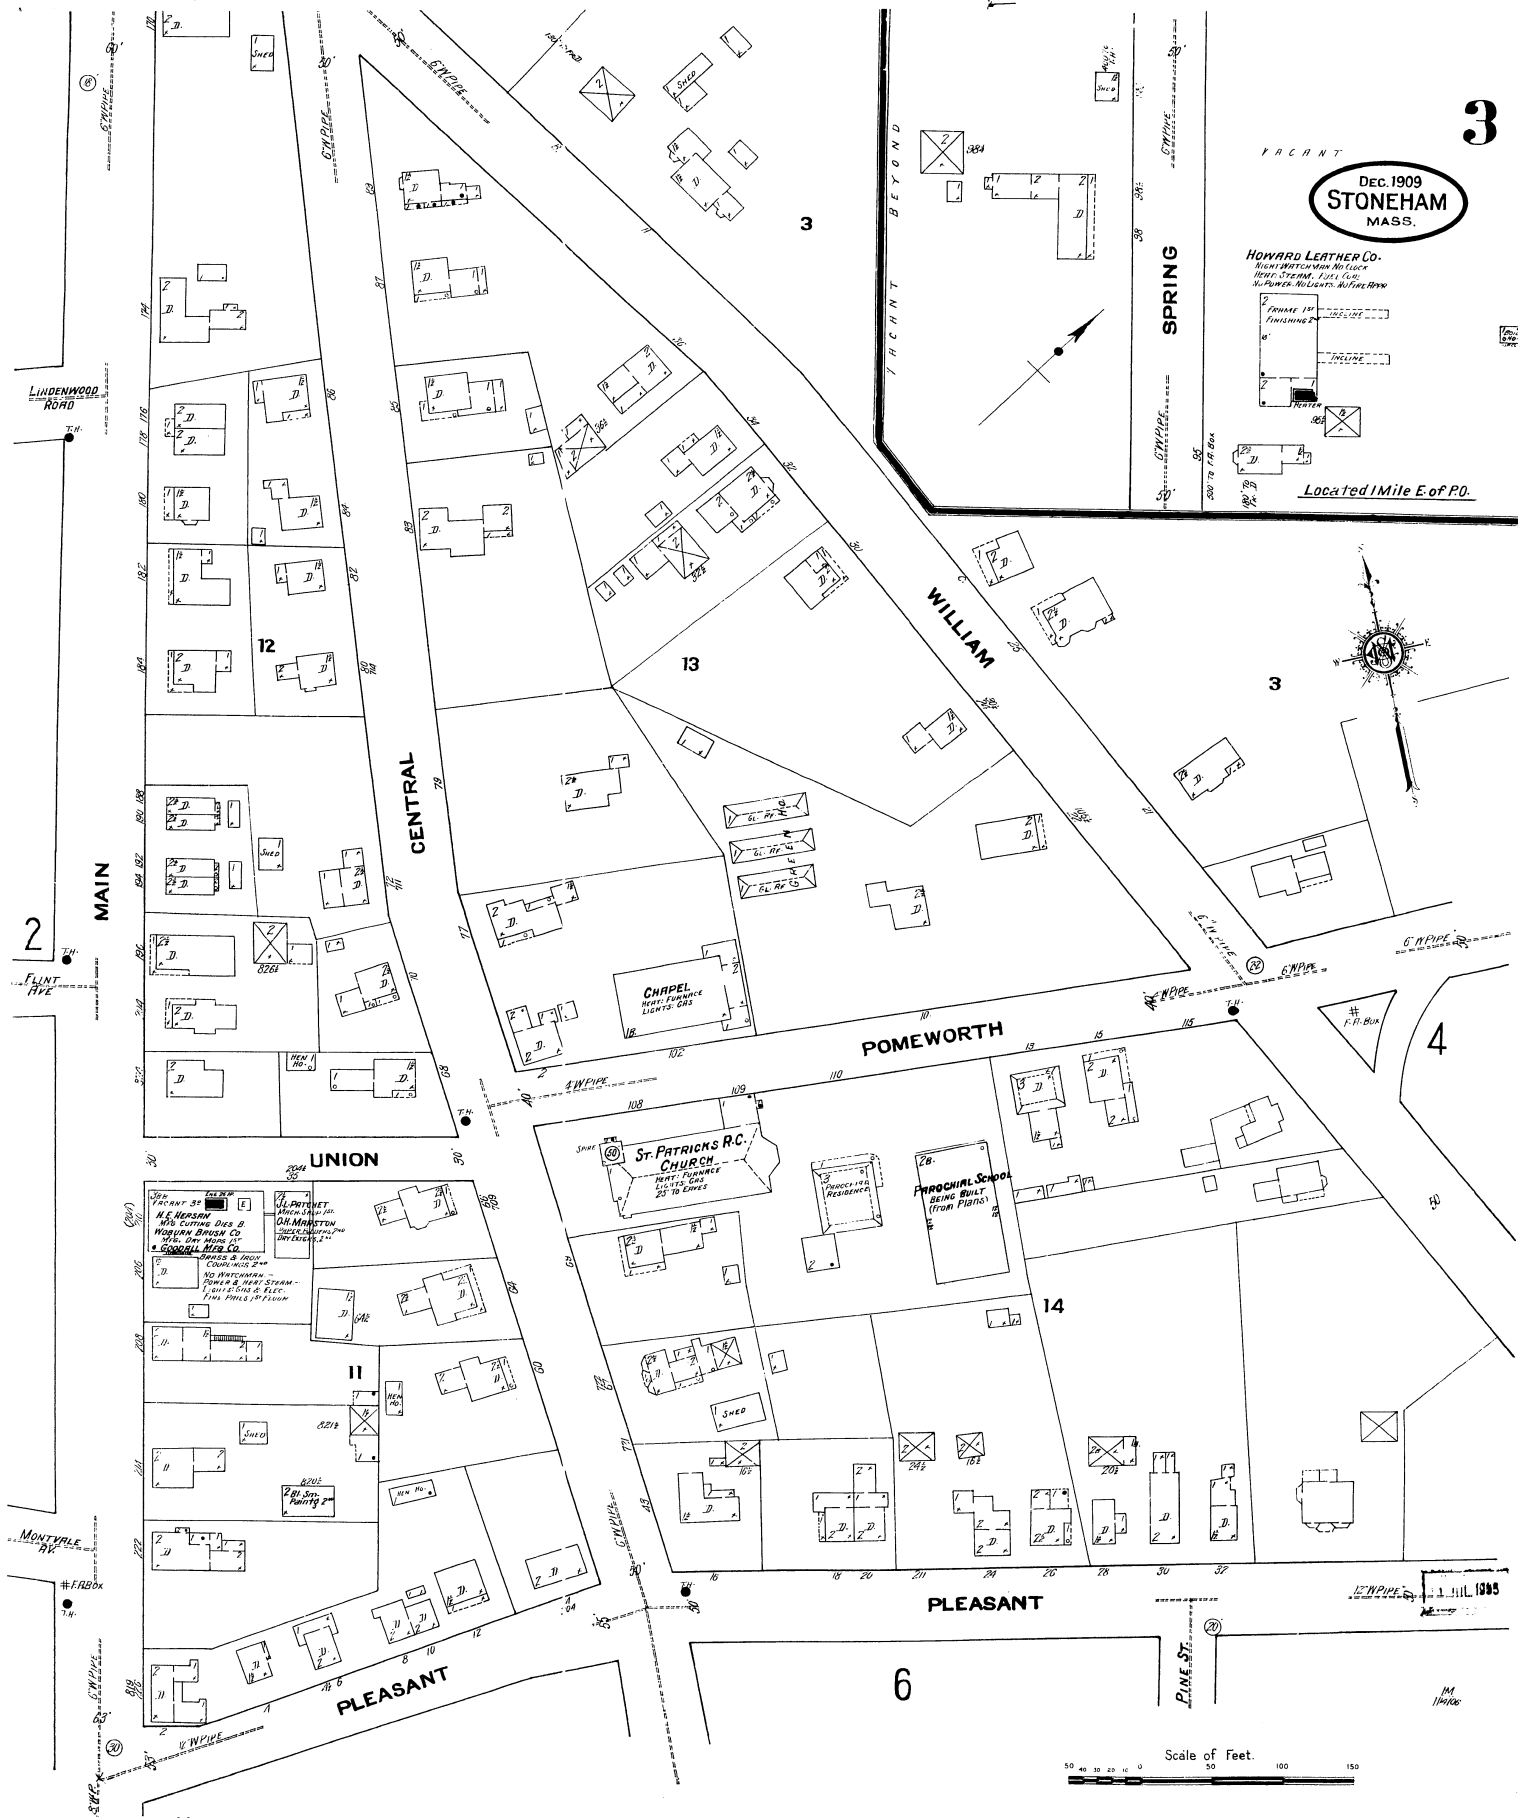

DEC. 1909
STONEHAM
MASS.

Located 1 Mile E. of P.O.

Scale of Feet.
0 10 20 30 40 50 60 70 80 90 100 150

1905

11/1906