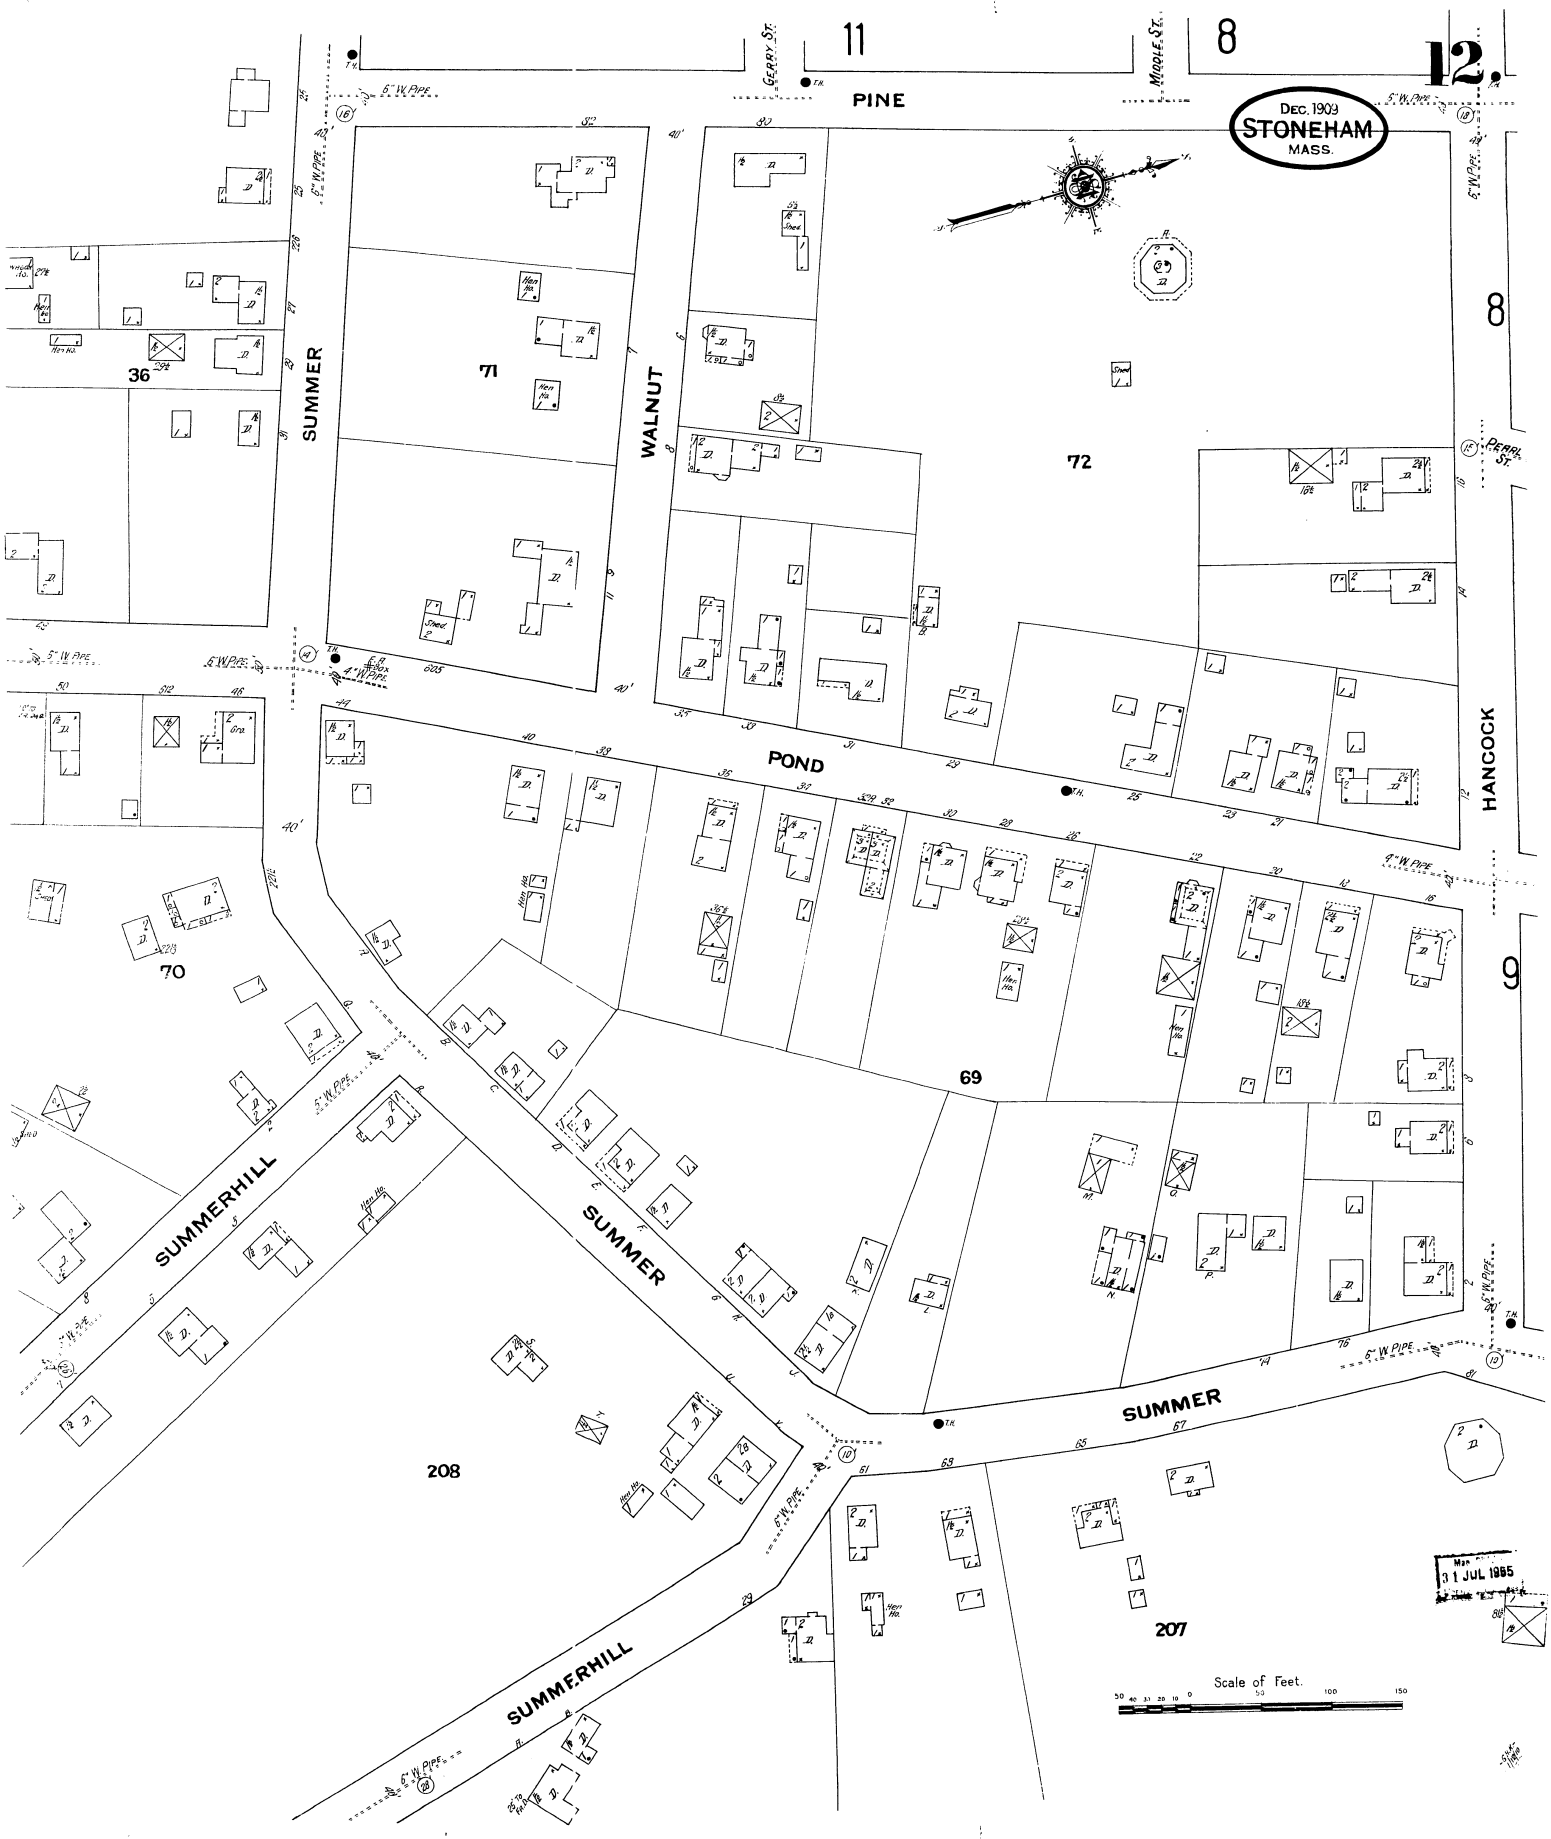

12.

Dec. 1903
STONEHAM
MASS.

11

8

8

9

PINE

WALNUT

POND

SUMMERHILL

SUMMER

SUMMER

SUMMERHILL

HANCOCK

Scale of Feet.
30 40 50 60 70 80 90 100 110 120 130 140 150

31 JUL 1985