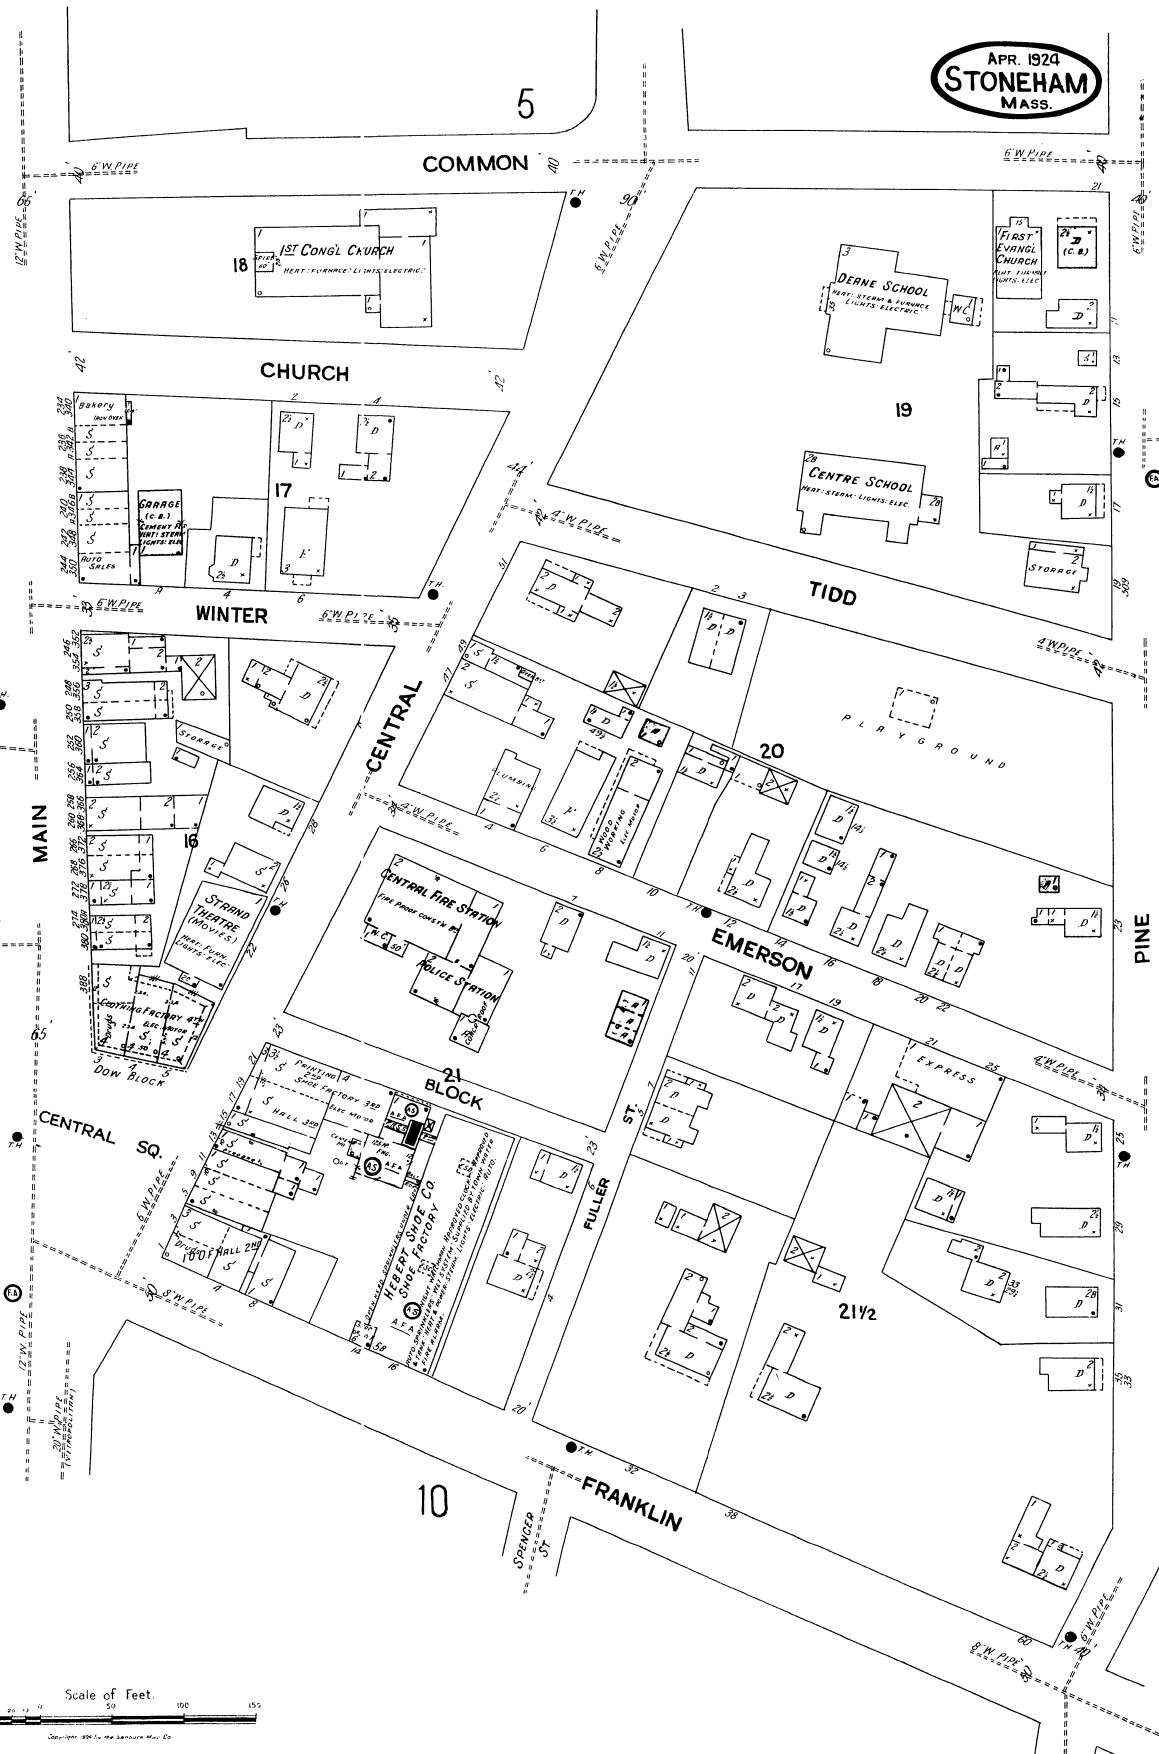

APR. 1924  
STONEHAM  
MASS.

5

6

16

7

10

20

21 1/2

18  
1ST CONGL. CHURCH  
HEAT: FURNACE; LI. INTERESTING

17  
Bakery  
Garage (C.B.)  
Auto Sales

19  
DERNE SCHOOL  
CENTRE SCHOOL  
FIRST EVANGL. CHURCH  
STORAGE

16  
STAND THEATRE (MOVIES)  
Scouring Factory  
Dow Block

EMERSON

FRANKLIN

MAIN

CENTRAL

PINE

CENTRAL SQ.

FULLER ST.

HERSHAM ST.