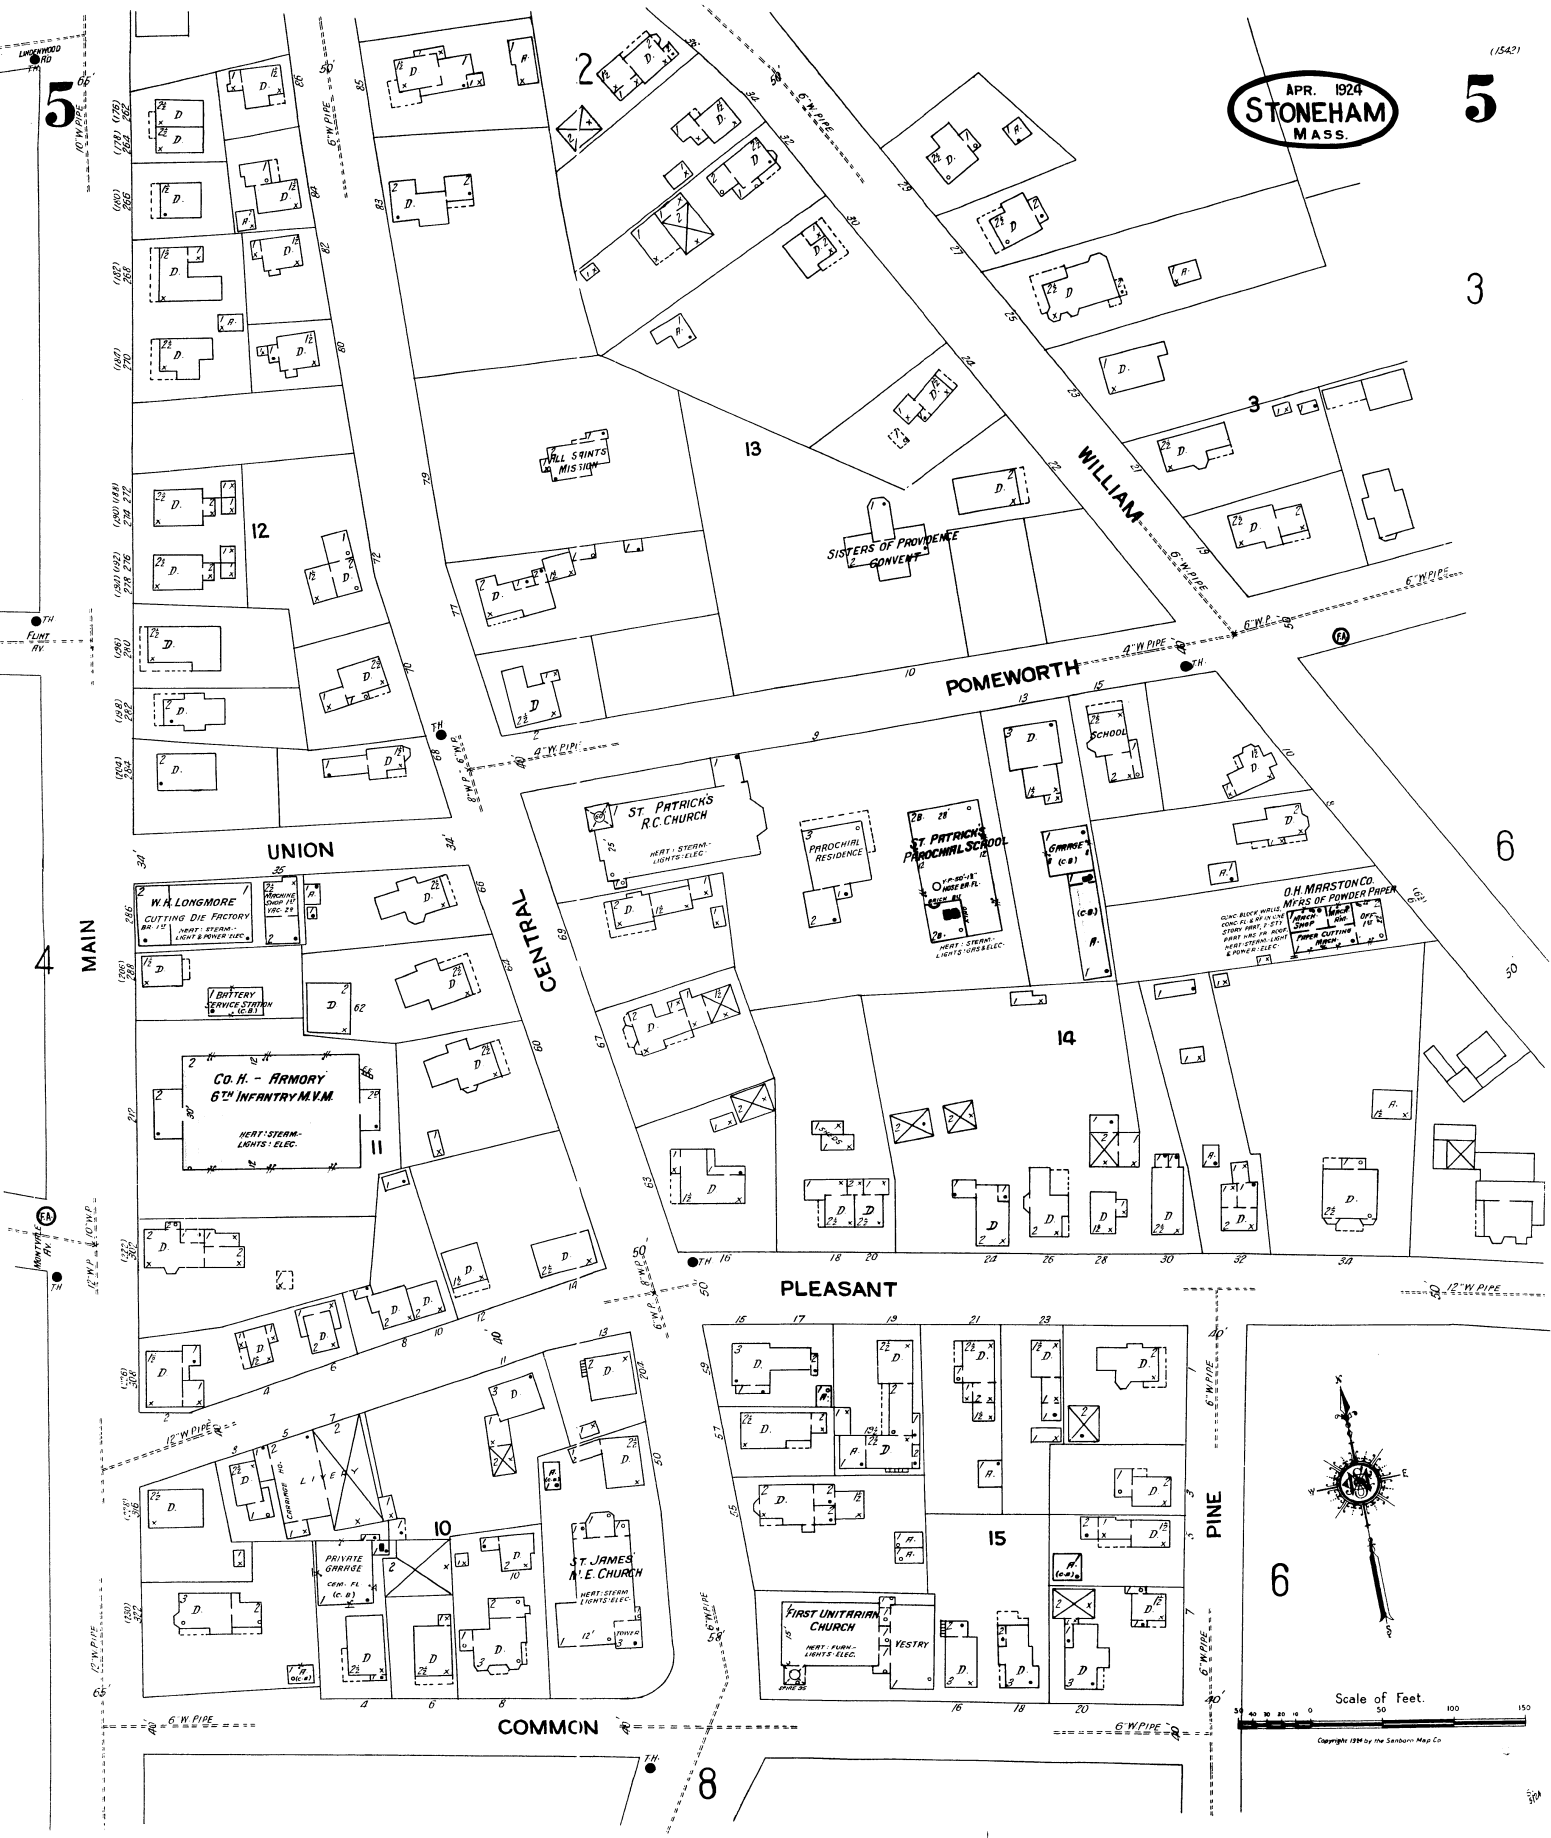

APR. 1924
STONEHAM
MASS.

5

3

6

6

8

Scale of Feet.
0 20 40 60 80 100 120 140 150
Copyright 1924 by the Sanborn Map Co.