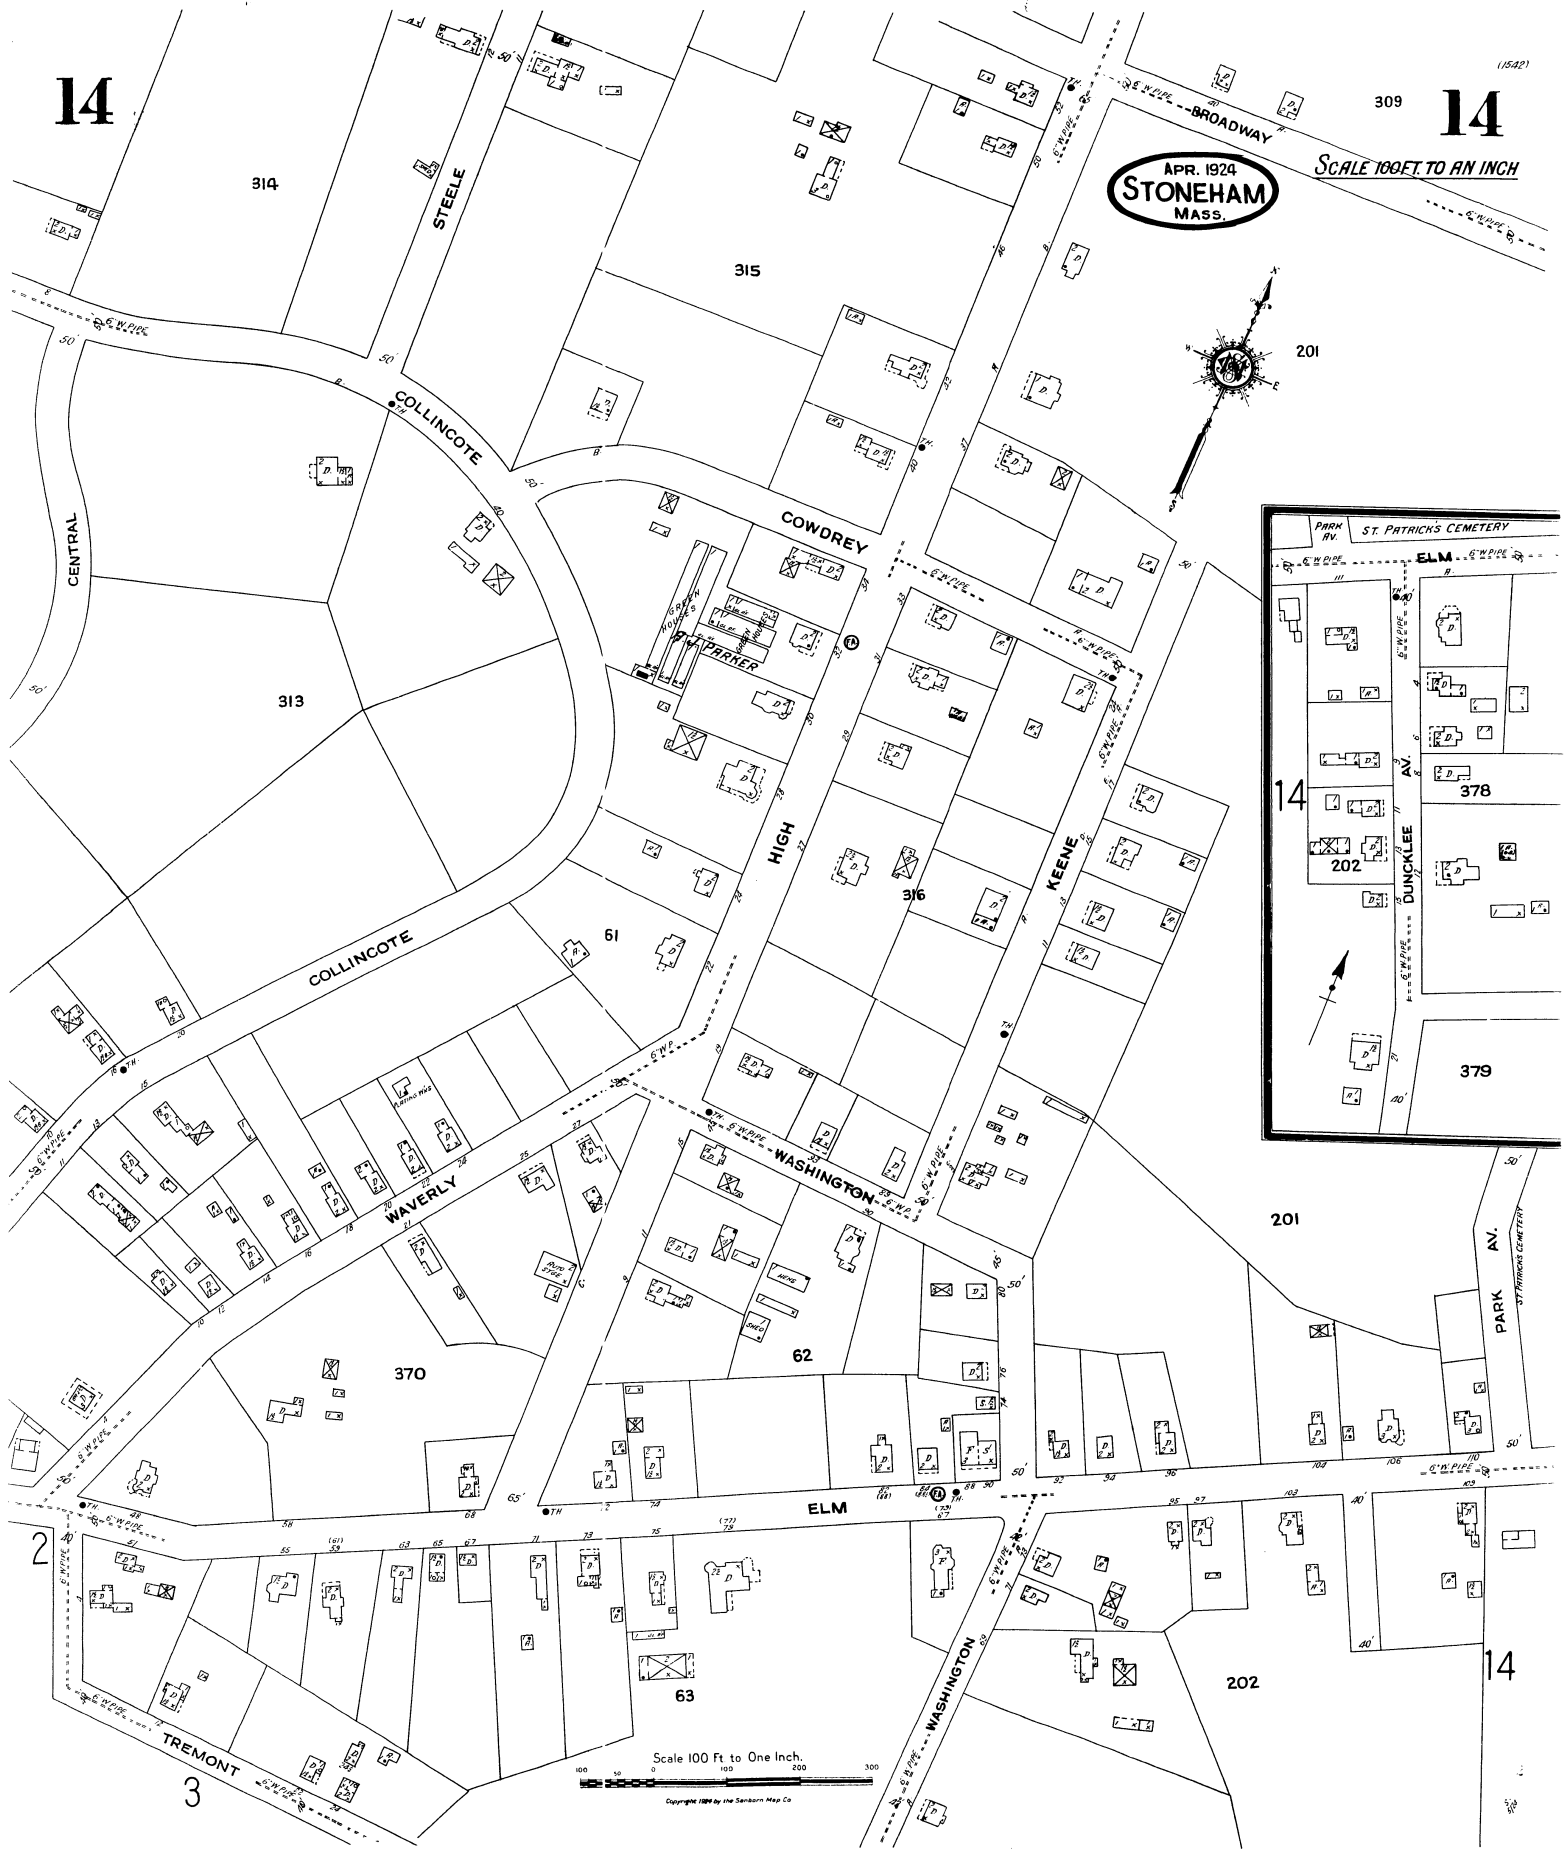

14

309

14

(1542)

APR. 1924
STONEHAM
MASS.

SCALE 100 FT. TO AN INCH

Scale 100 Ft. to One Inch.
Copyright 1924 by the Searborn Map Co.