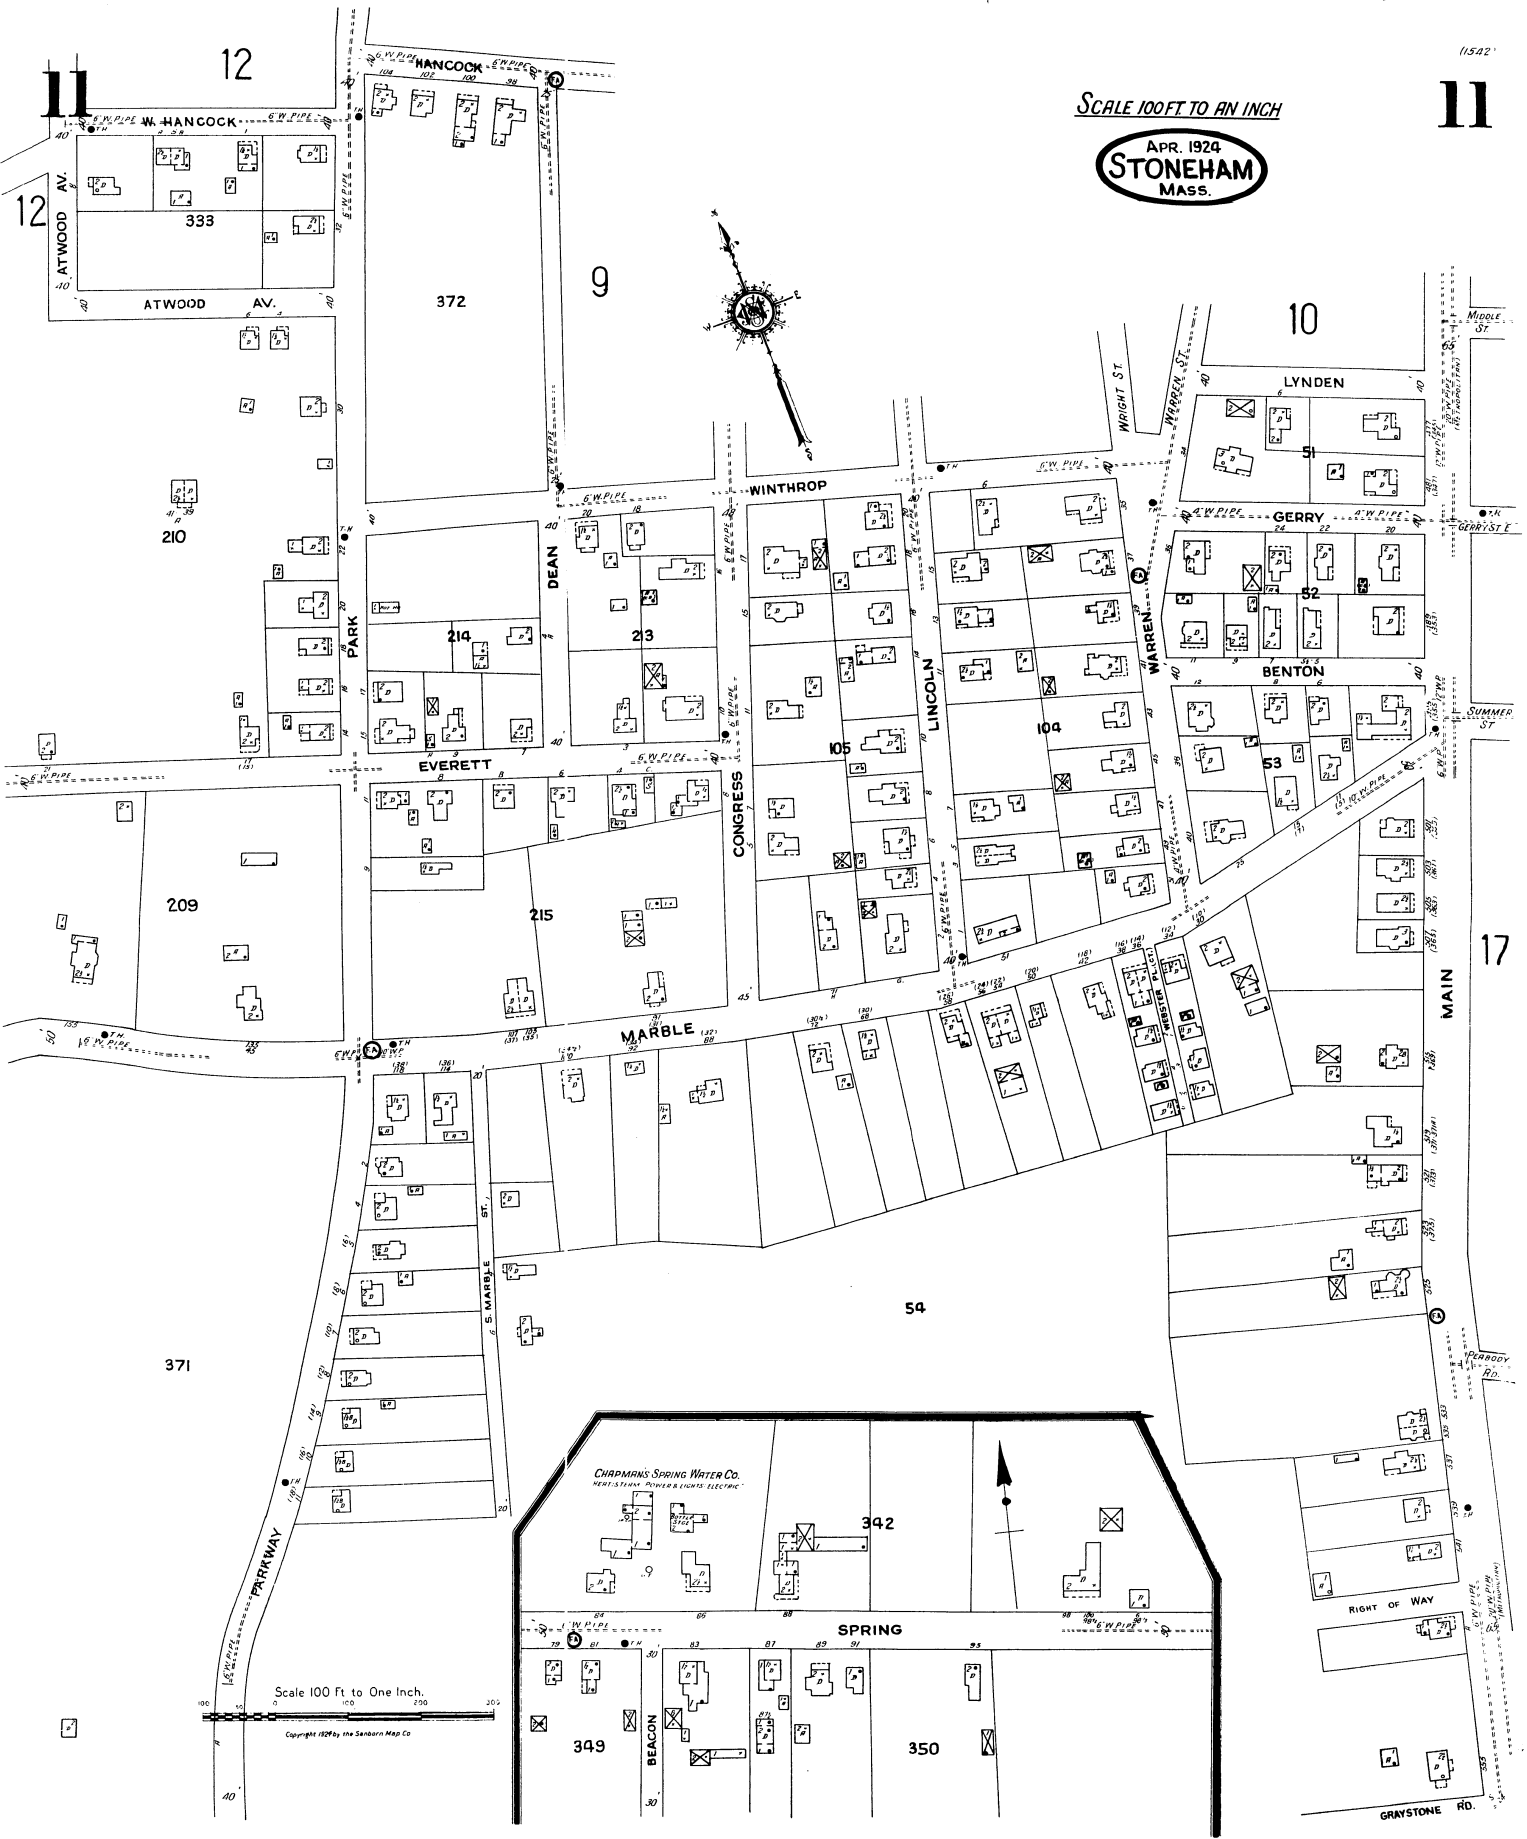

SCALE 100 FT. TO AN INCH

APR. 1924
STONEHAM
MASS.

Scale 100 Ft. to One Inch.
Copyright 1924 by the Sanborn Map Co.

GRAYSTONE RD.