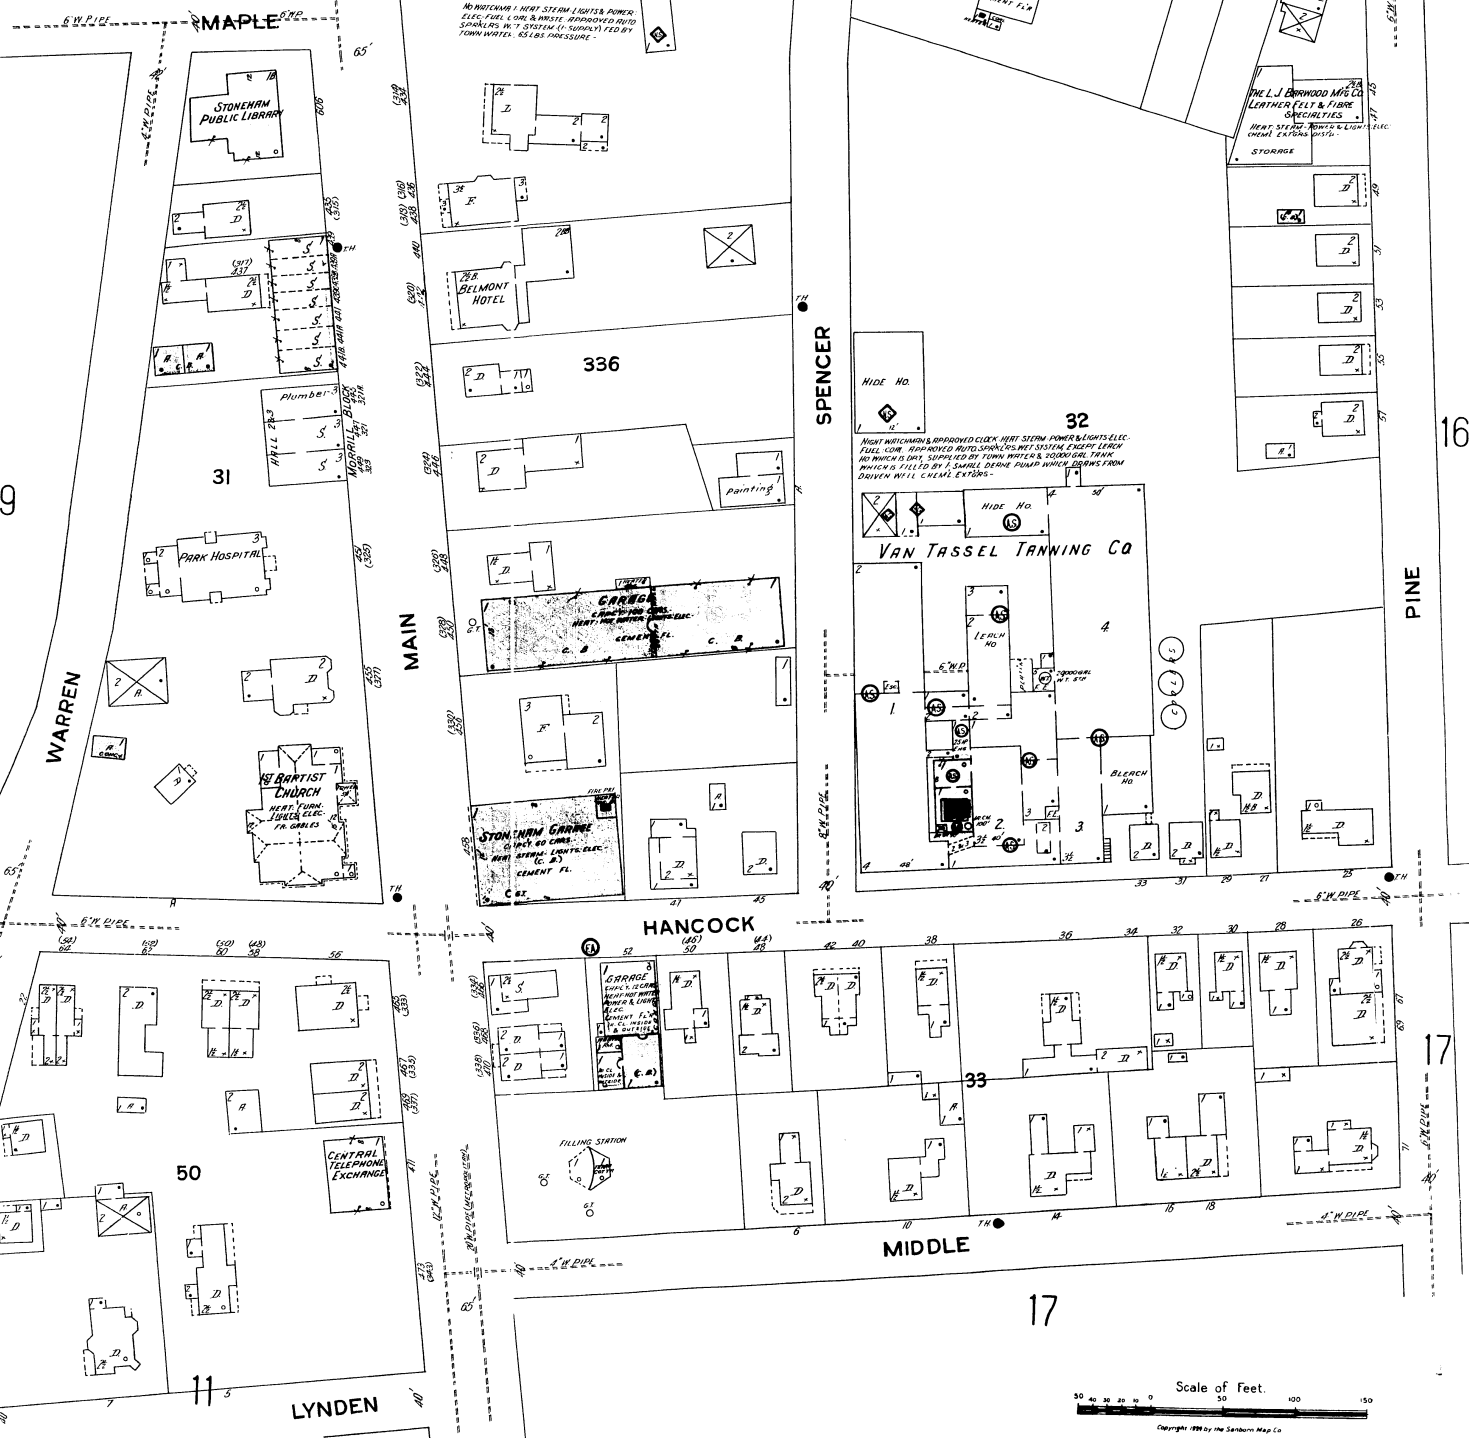

10

APR. 1924
STONEHAM
MASS.

10

9

SPENCER

PINE

16

HANCOCK

17

LYNDEN

MIDDLE

Copyright 1924 by the Sanborn Map Co.