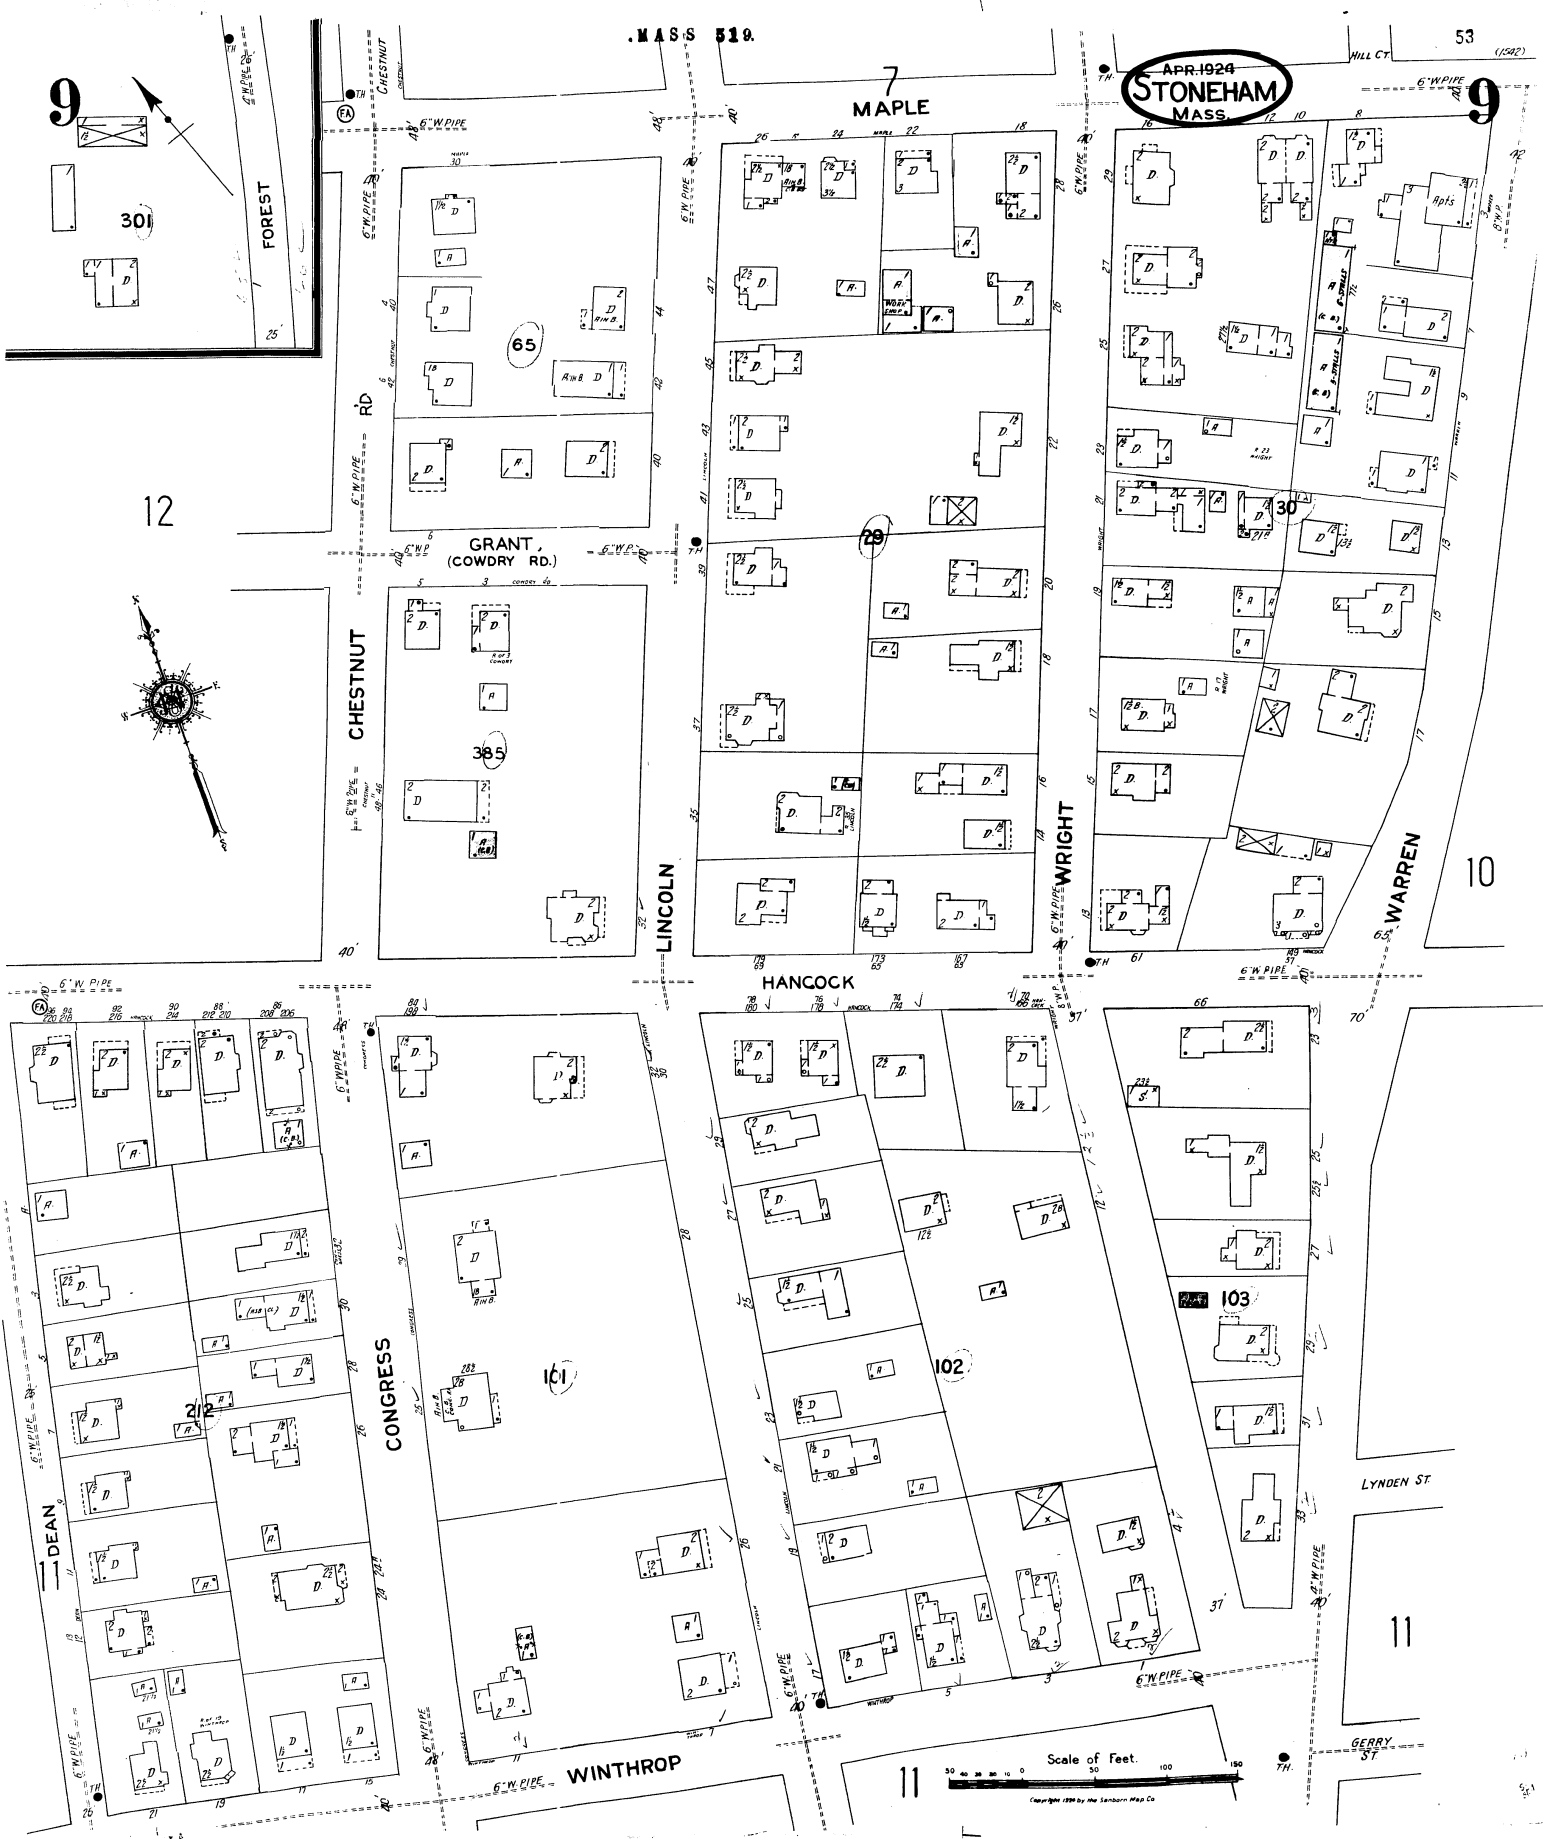

. MASS 518

53 (1927)

APR 1924
STONEHAM
MASS.

9

30

12

7
MAPLE

GRANT,
(COWDRY RD.)

CHESTNUT

LINCOLN

HANGOCK

WRIGHT

WARREN

10

DEAN

CONGRESS

WINTHROP

LYNDEN ST

11

GERRY ST

Scale of Feet.

Copyright 1924 by the Sanborn Map Co.