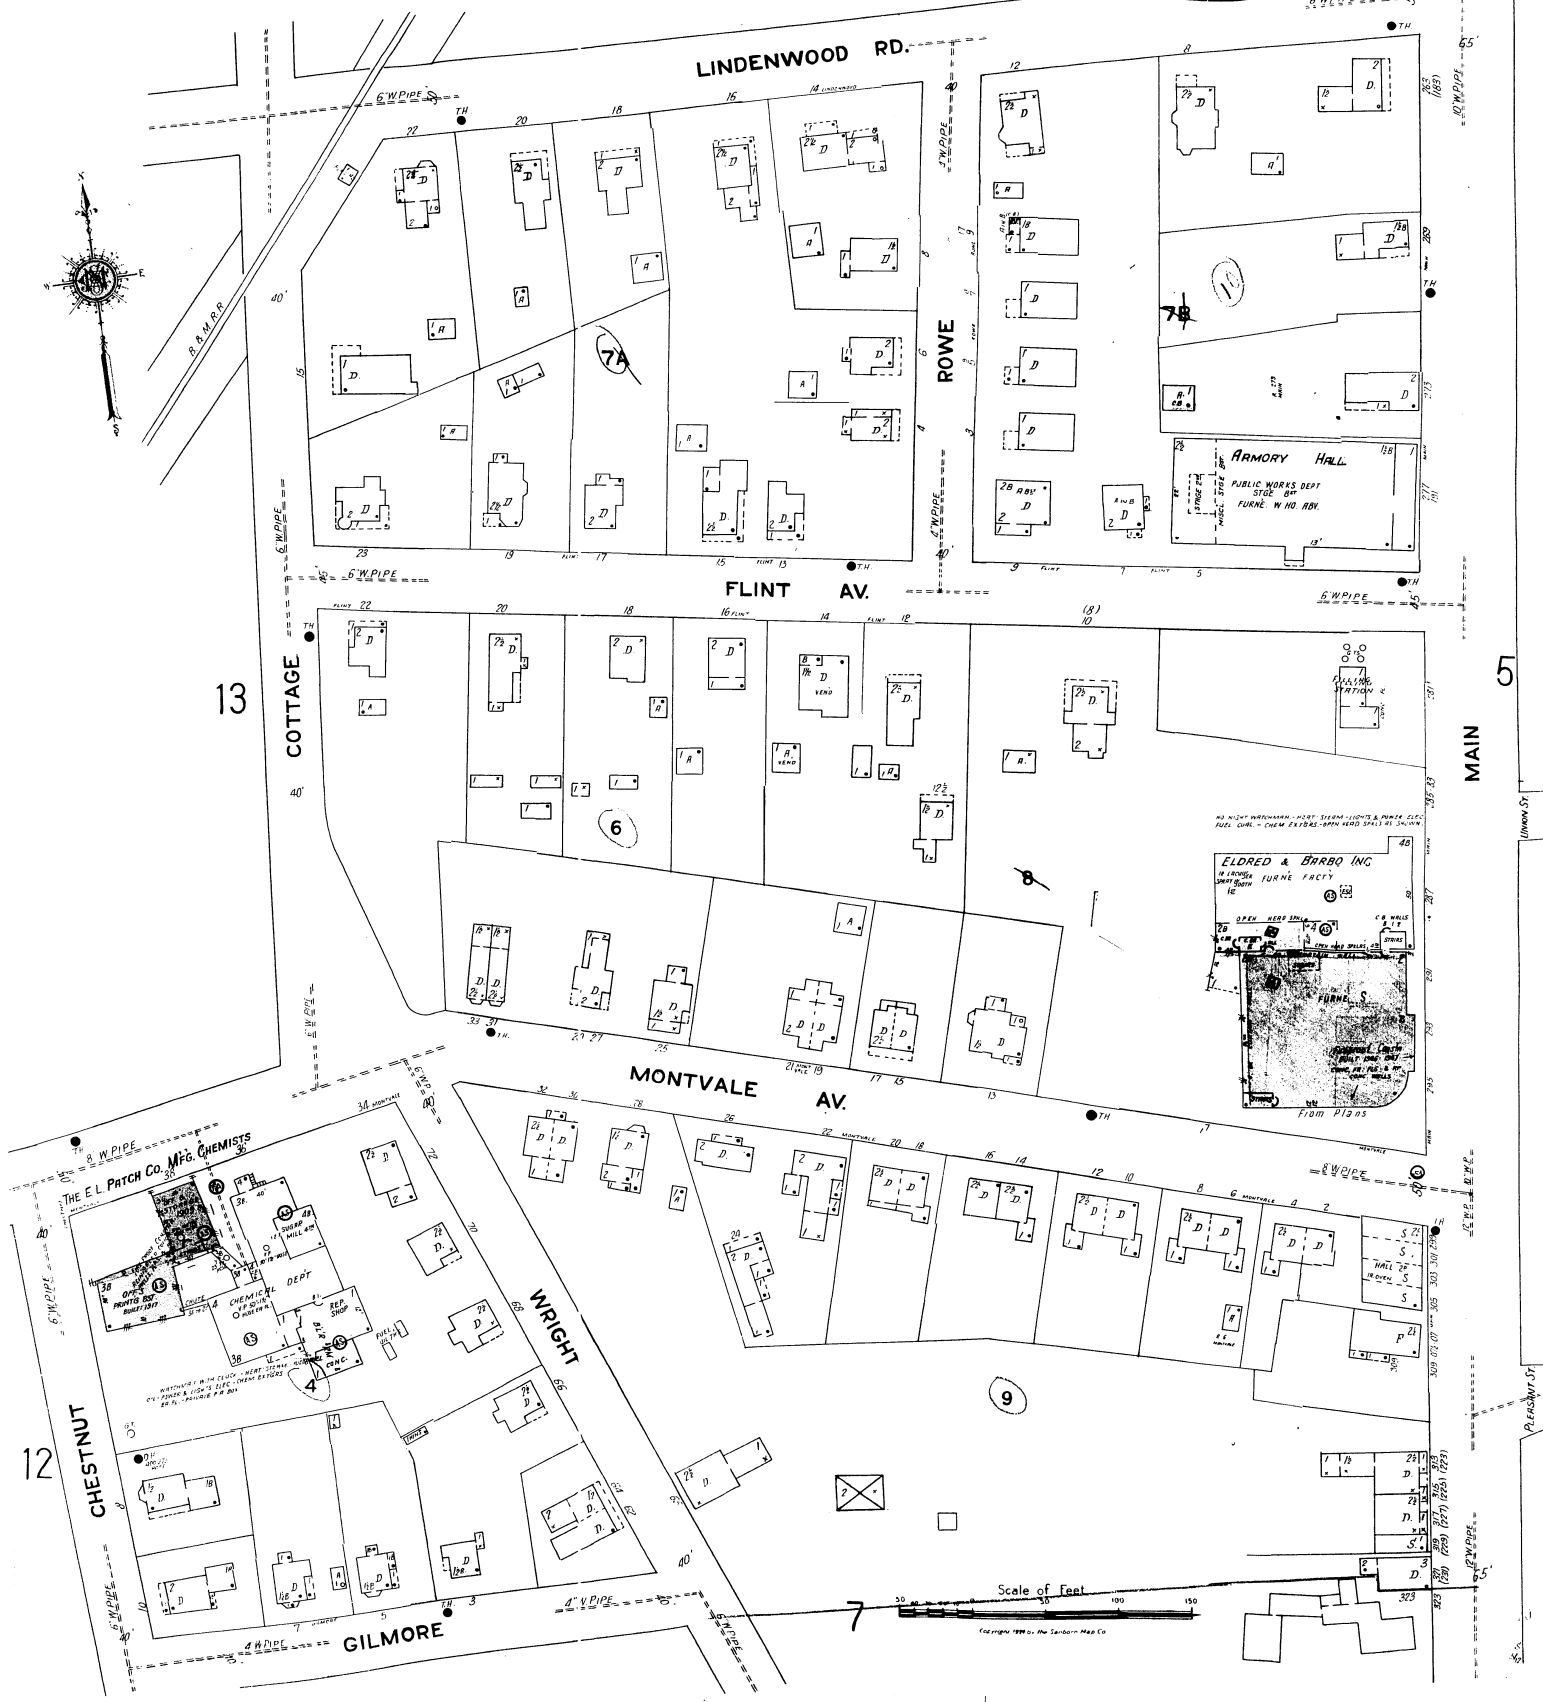

APR. 1924
STONEHAM
MASS.

COTTAGE

13

LINDENWOOD RD.

ROWE

FLINT AV.

MAIN

5

MONTVALE AV.

WRIGHT

CHESTNUT

GILMORE

ELDRED & BARBO INC
MACHINE TOOL WORKS
FURNACE
FURNACE

NO NIGHT WORKING - PORT OPEN - LIGHTS & PUMP OFF
FUEL OIL - CHIMNEY EXTERIOR - OPEN HEAD SPACES TO SKY

FROM PLANS

7

REARVIEW ST