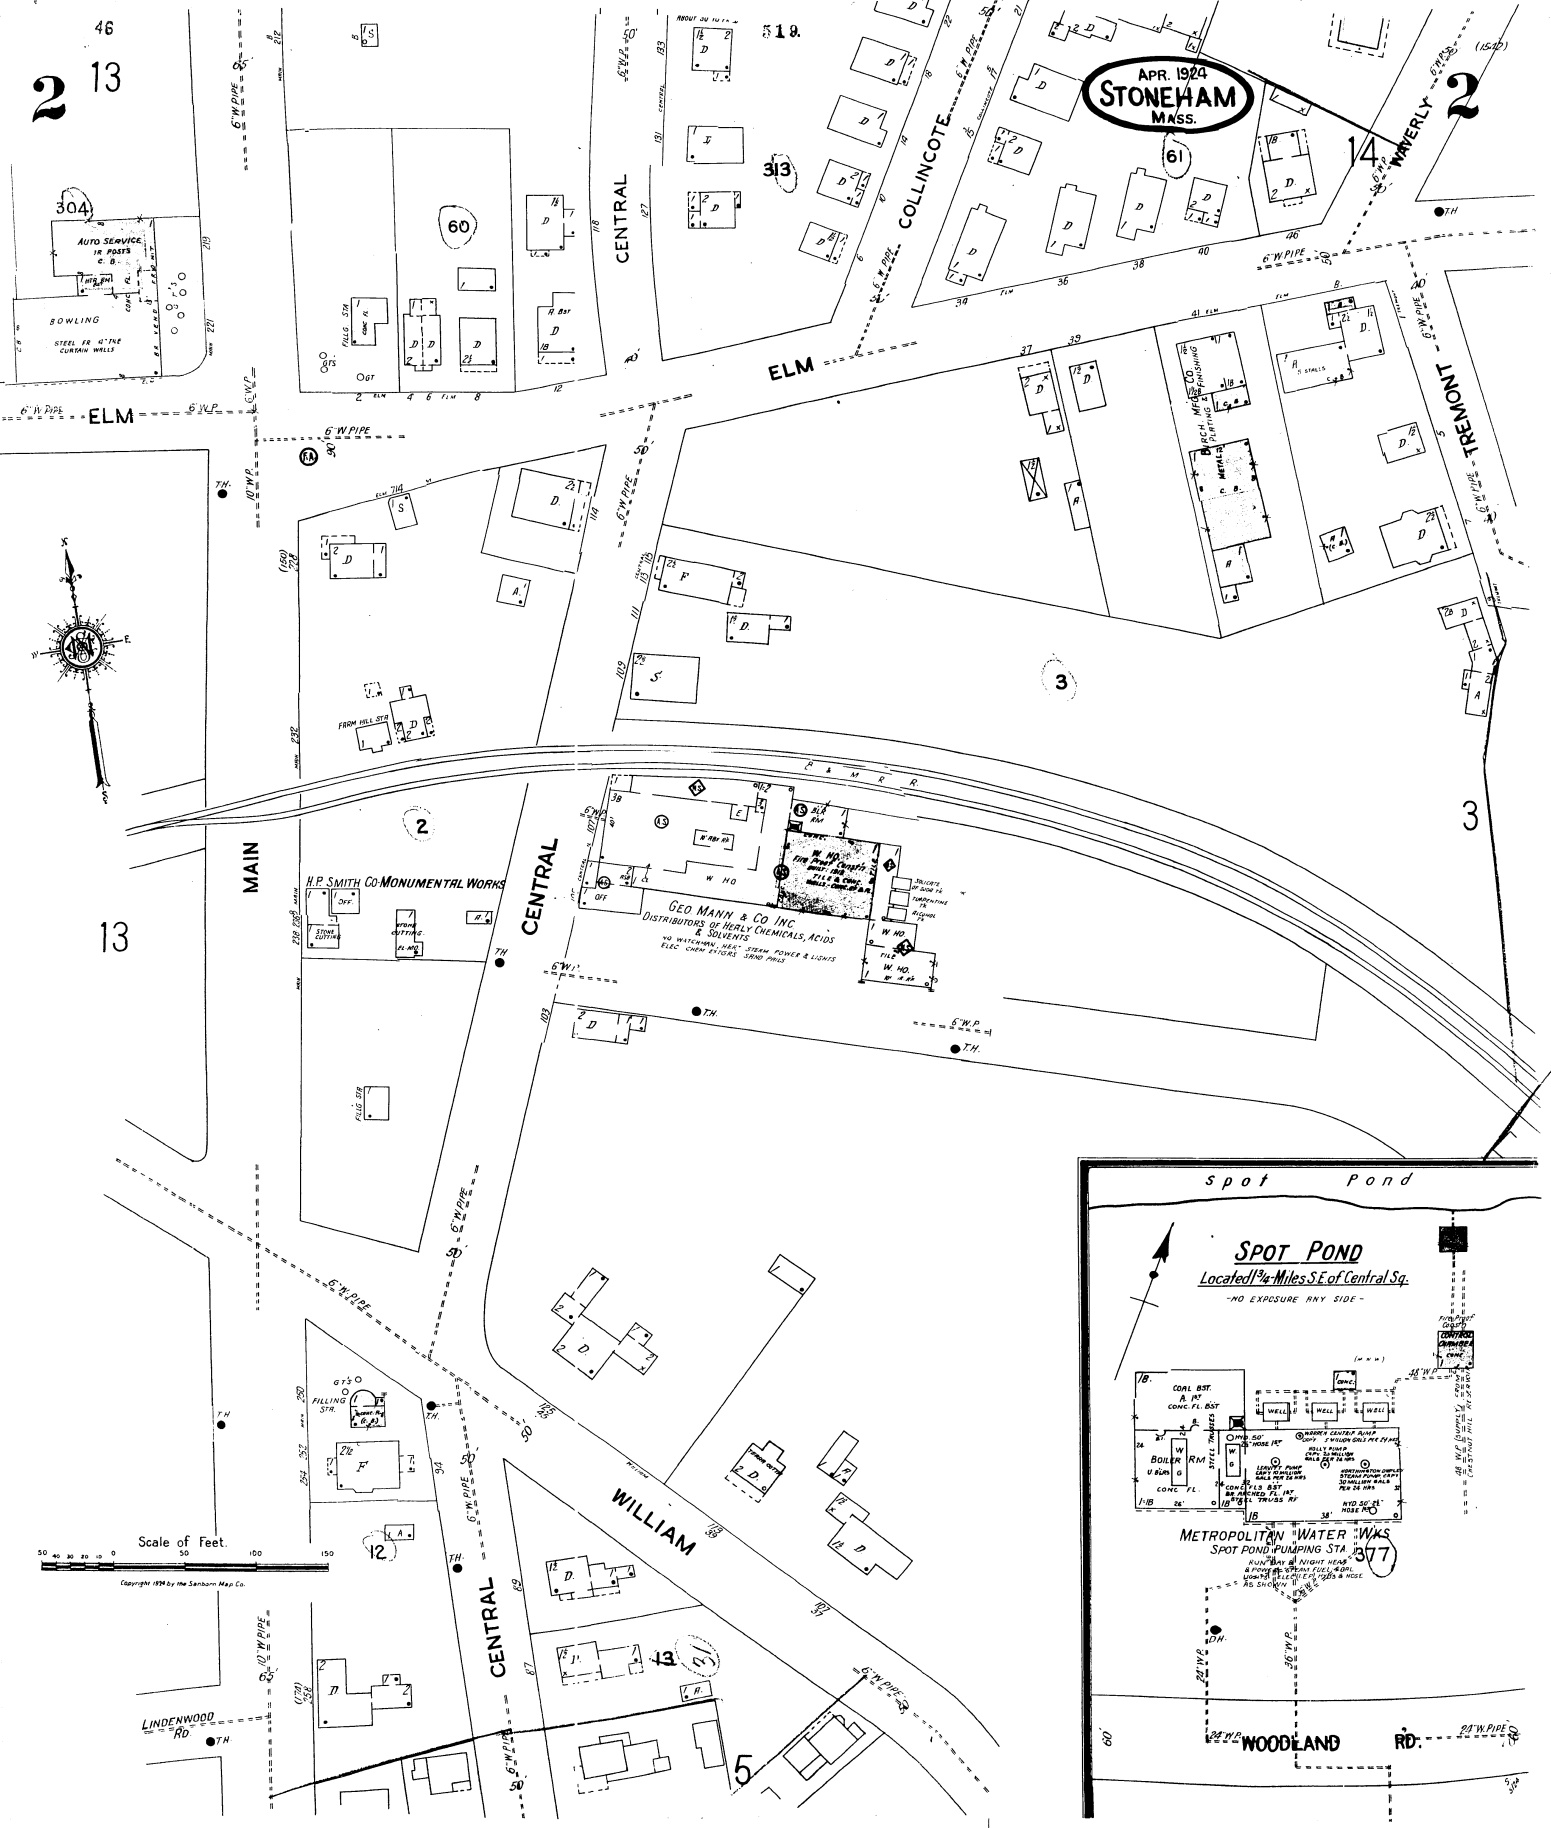

2 13 46

APR. 1924  
STONEHAM  
MASS.

Scale of Feet.  
50 100 150  
Copyright 1924 by the Stoneham Map Co.