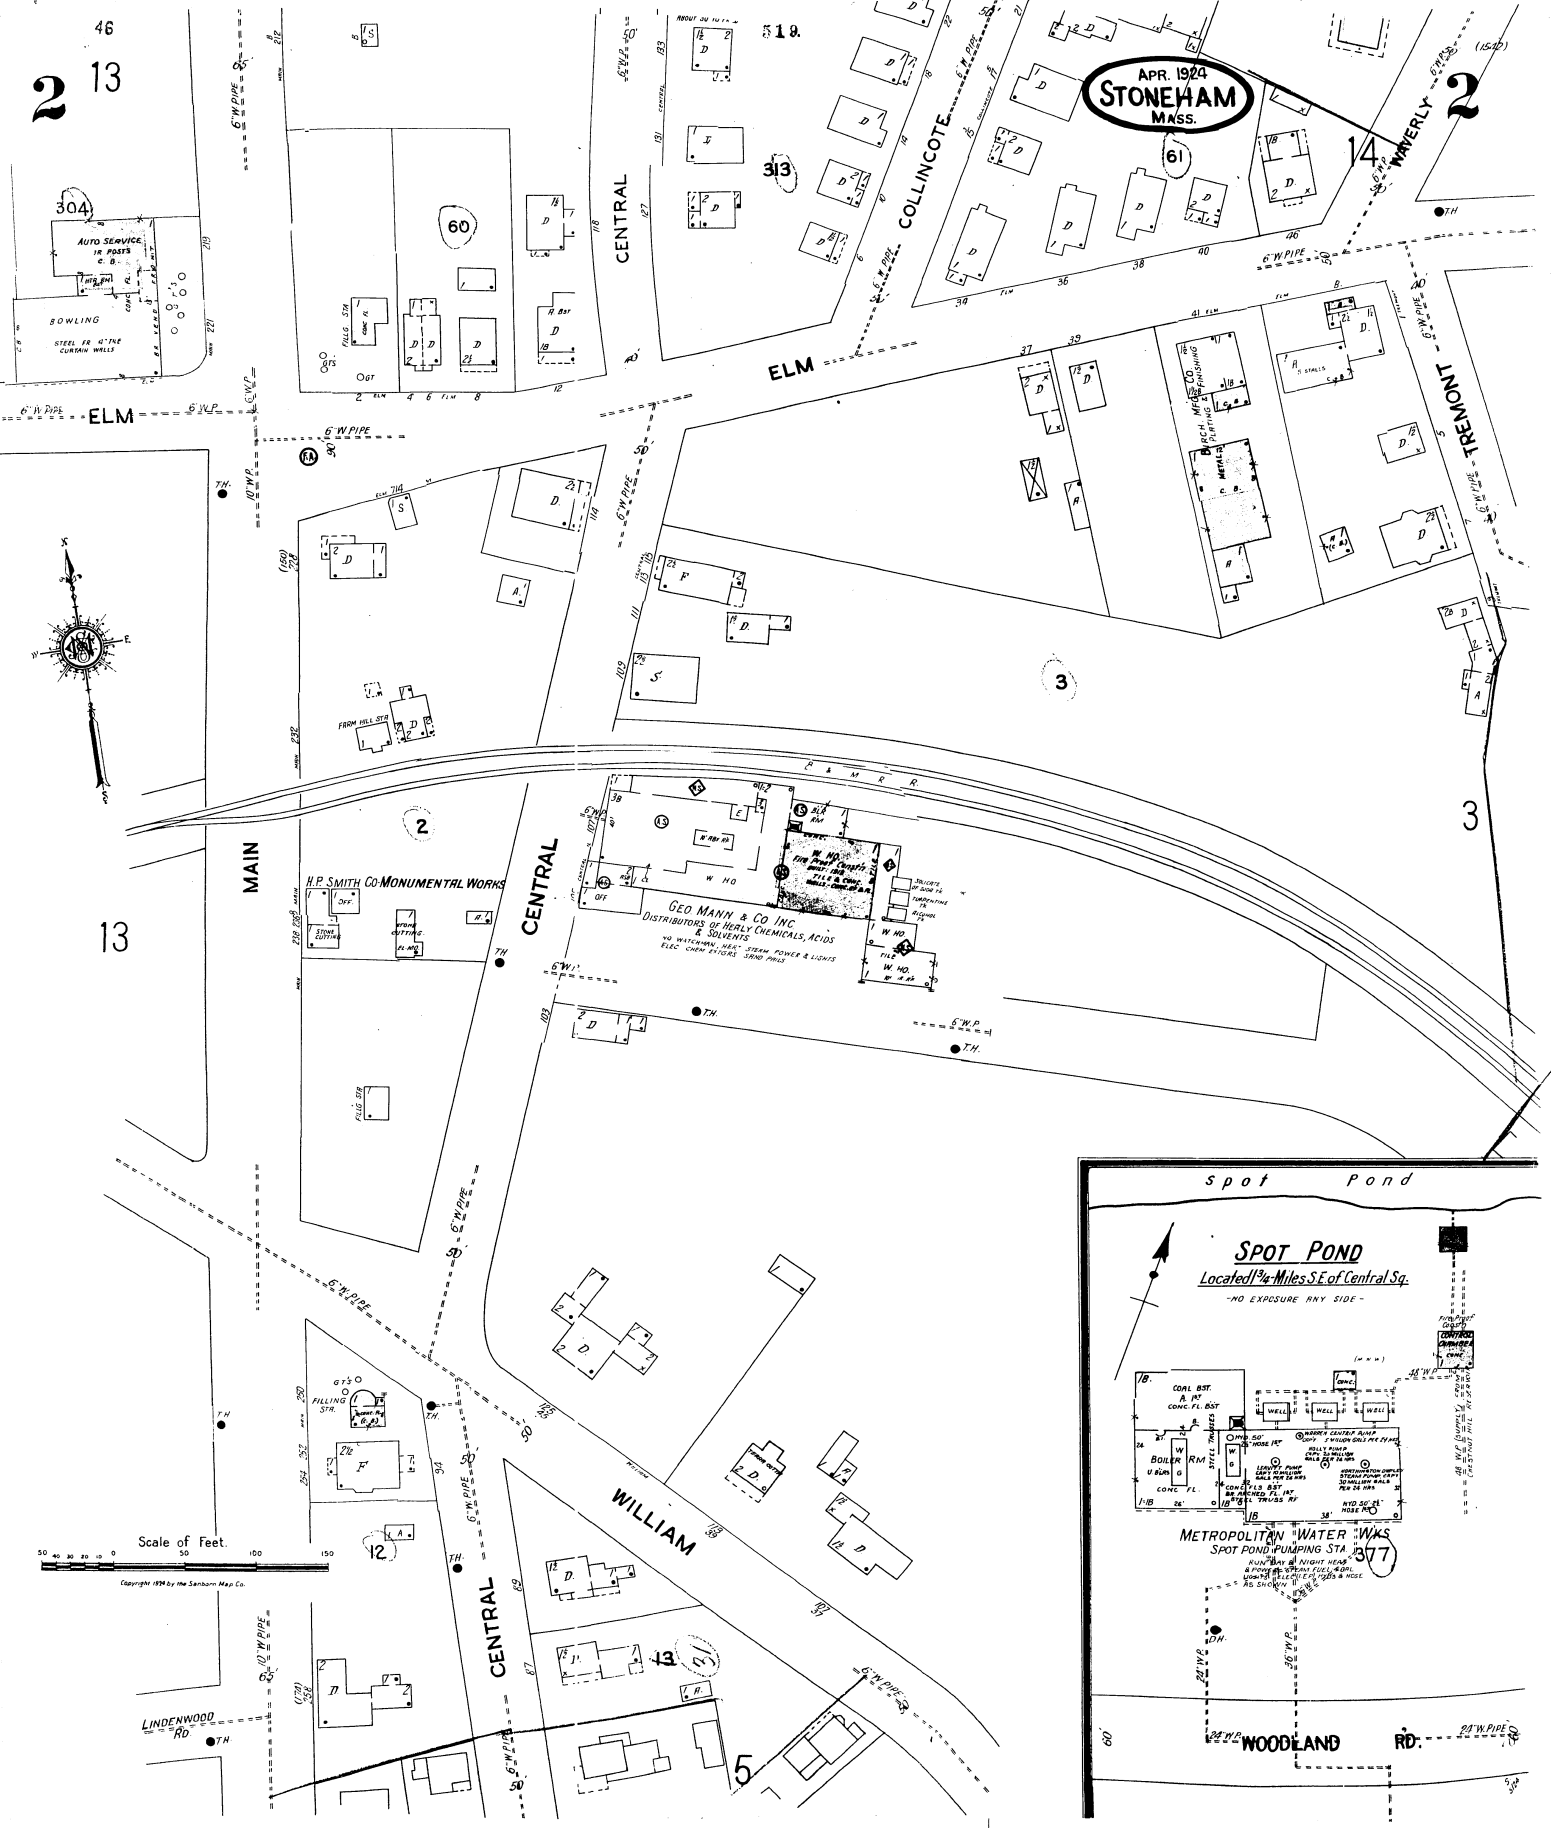

46
2 13

APR. 1924
STONEHAM
MASS.

Scale of Feet.
50 100 150
Copyright 1924 by the Stoneham Map Co.