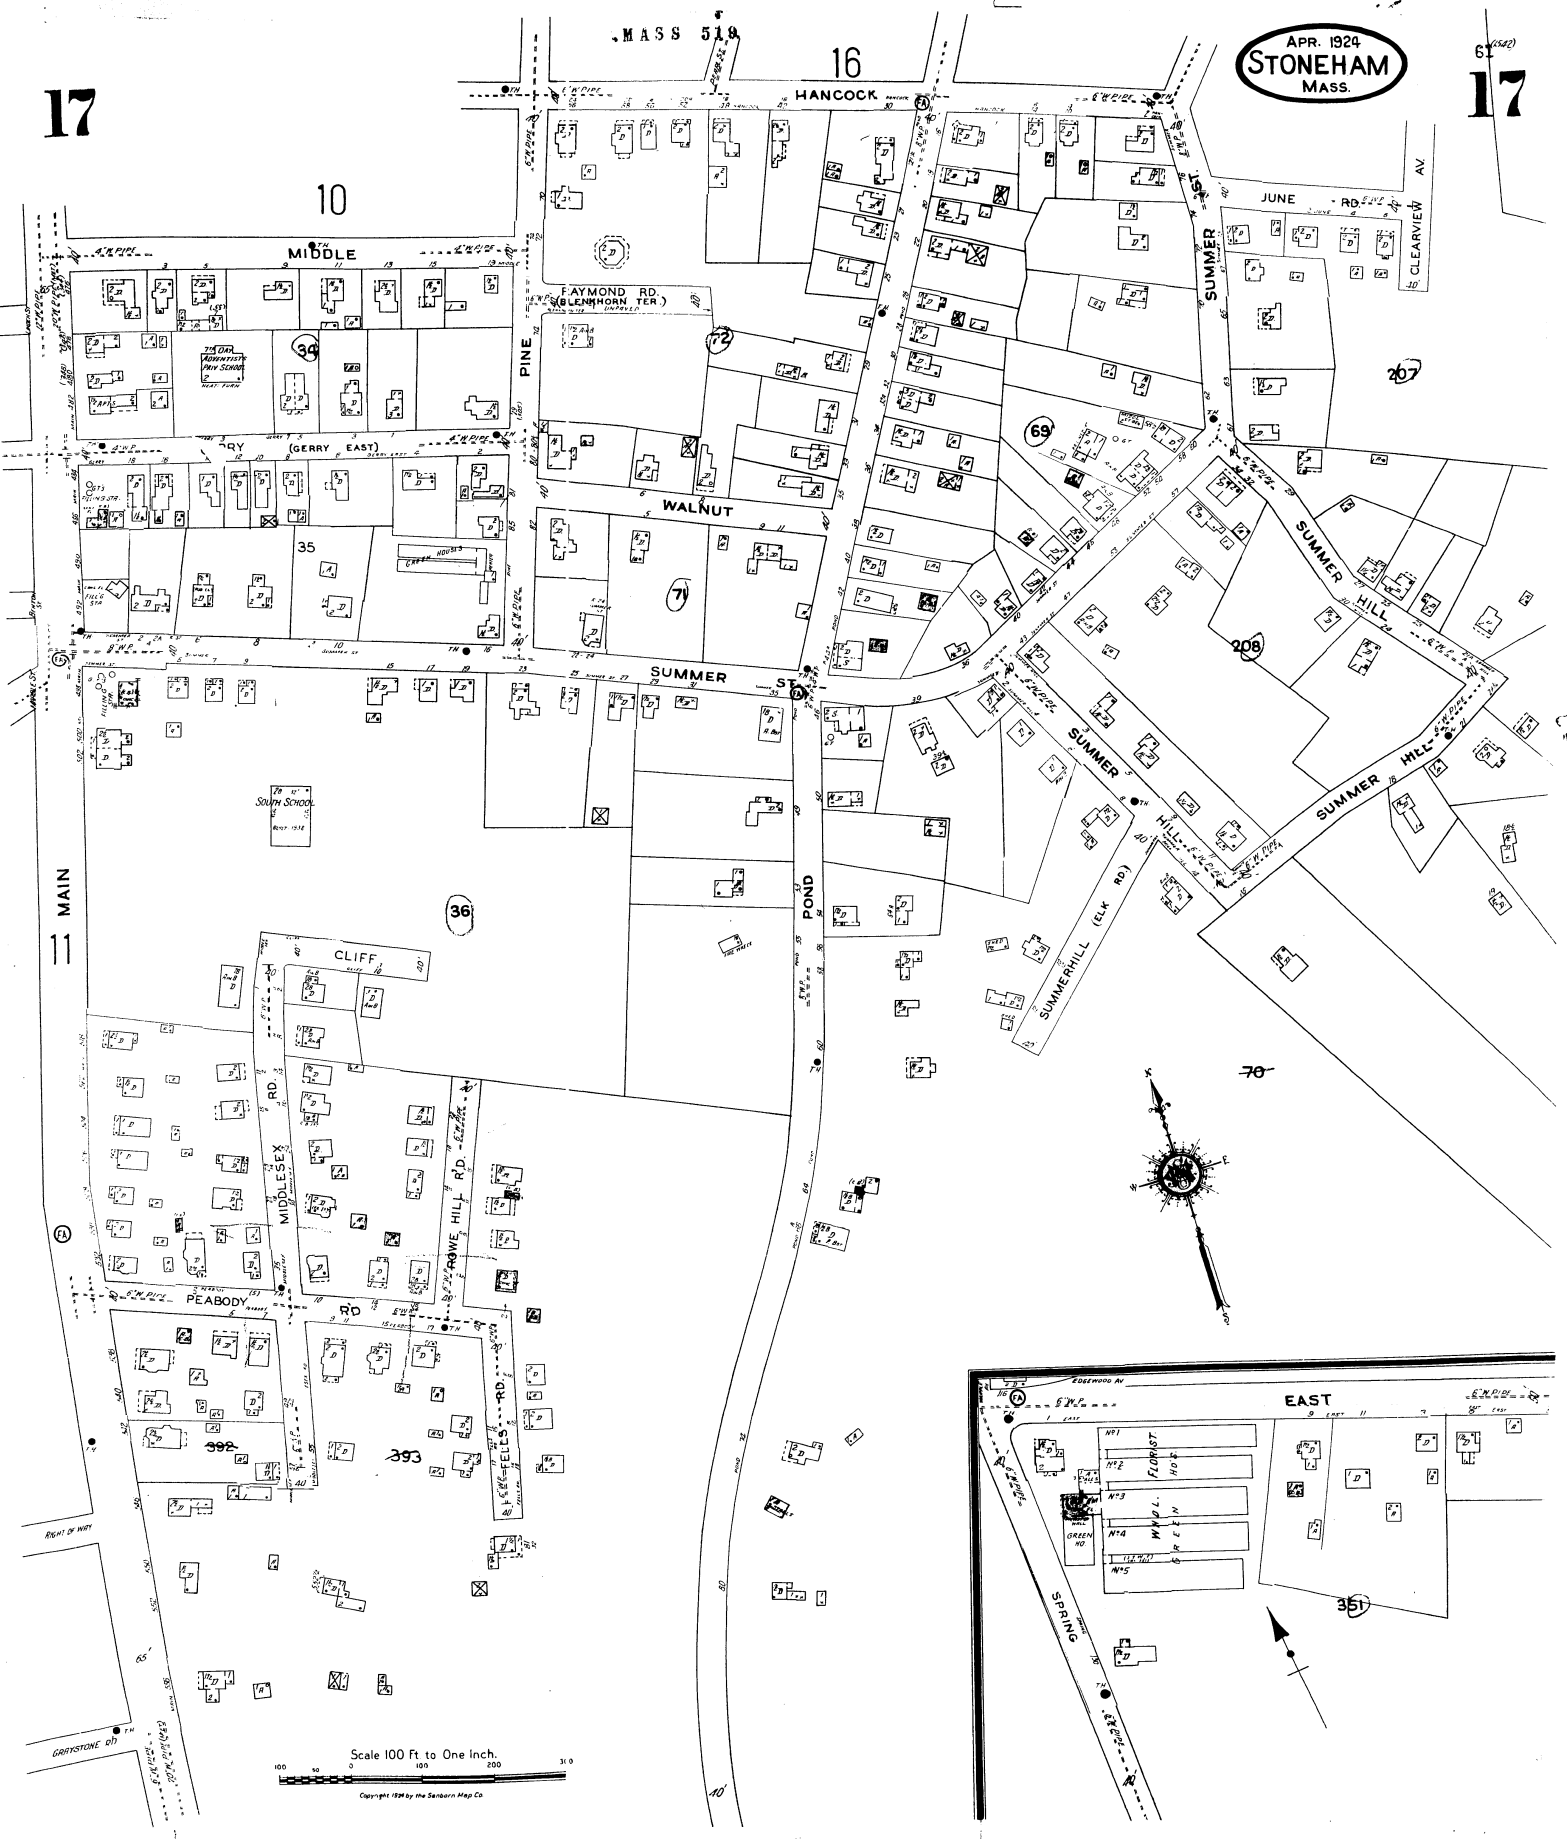

17

APR. 1924
STONEHAM
MASS.

17

Scale 100 Ft. to One Inch.

Copyright 1924 by the Sanborn Map Co.