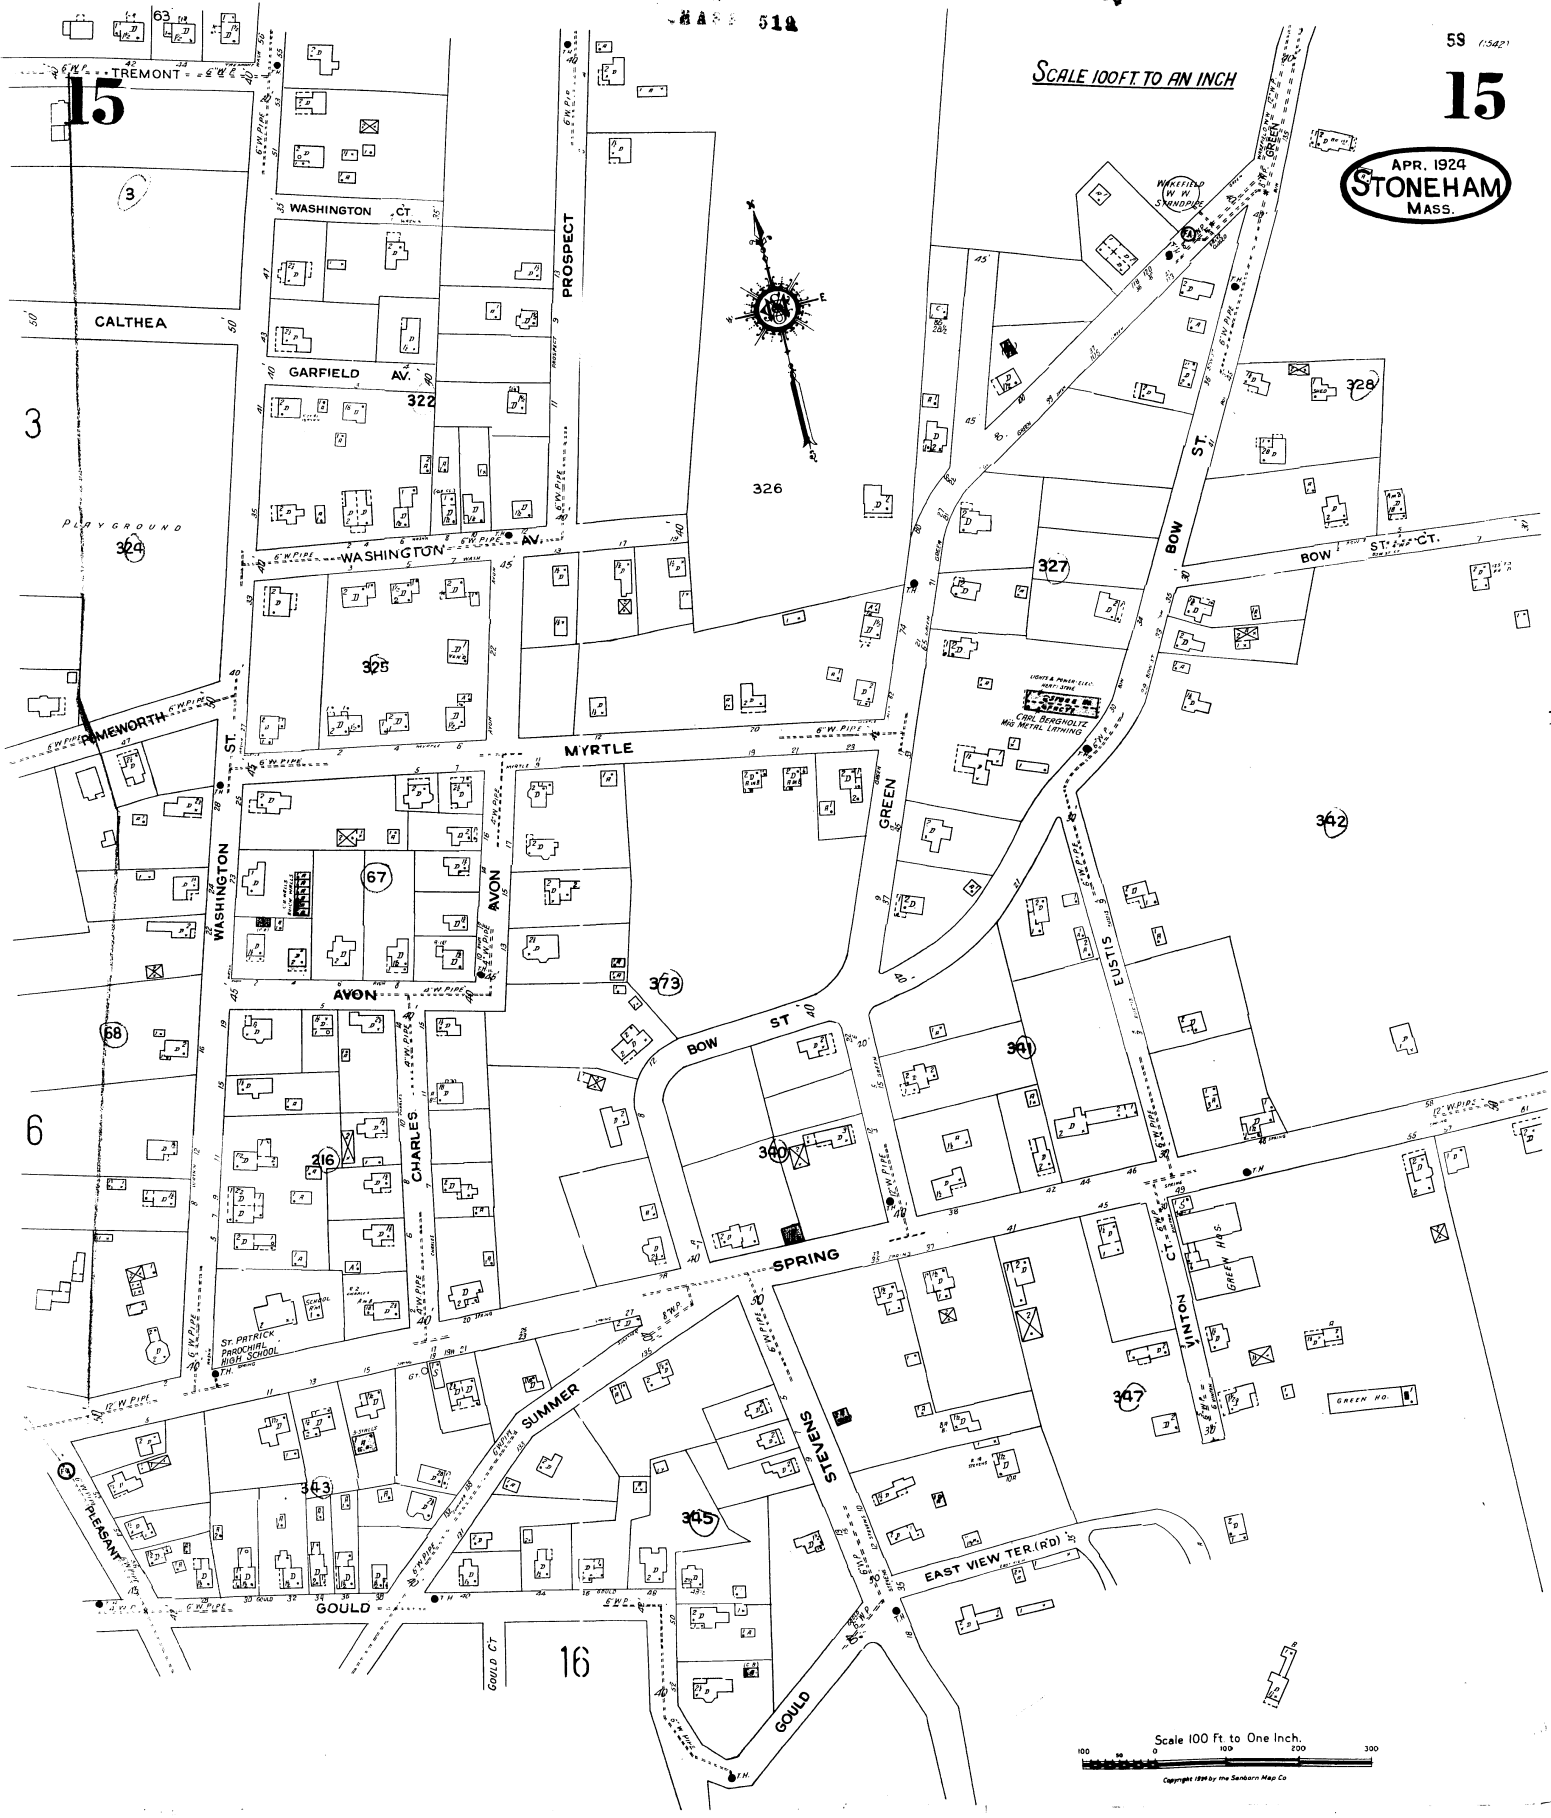

SCALE 100 FT. TO AN INCH

APR. 1924
STONEHAM
MASS.

Scale 100 Ft. to One Inch.
100 200 300
Copyright 1924 by the Sanborn Map Co.