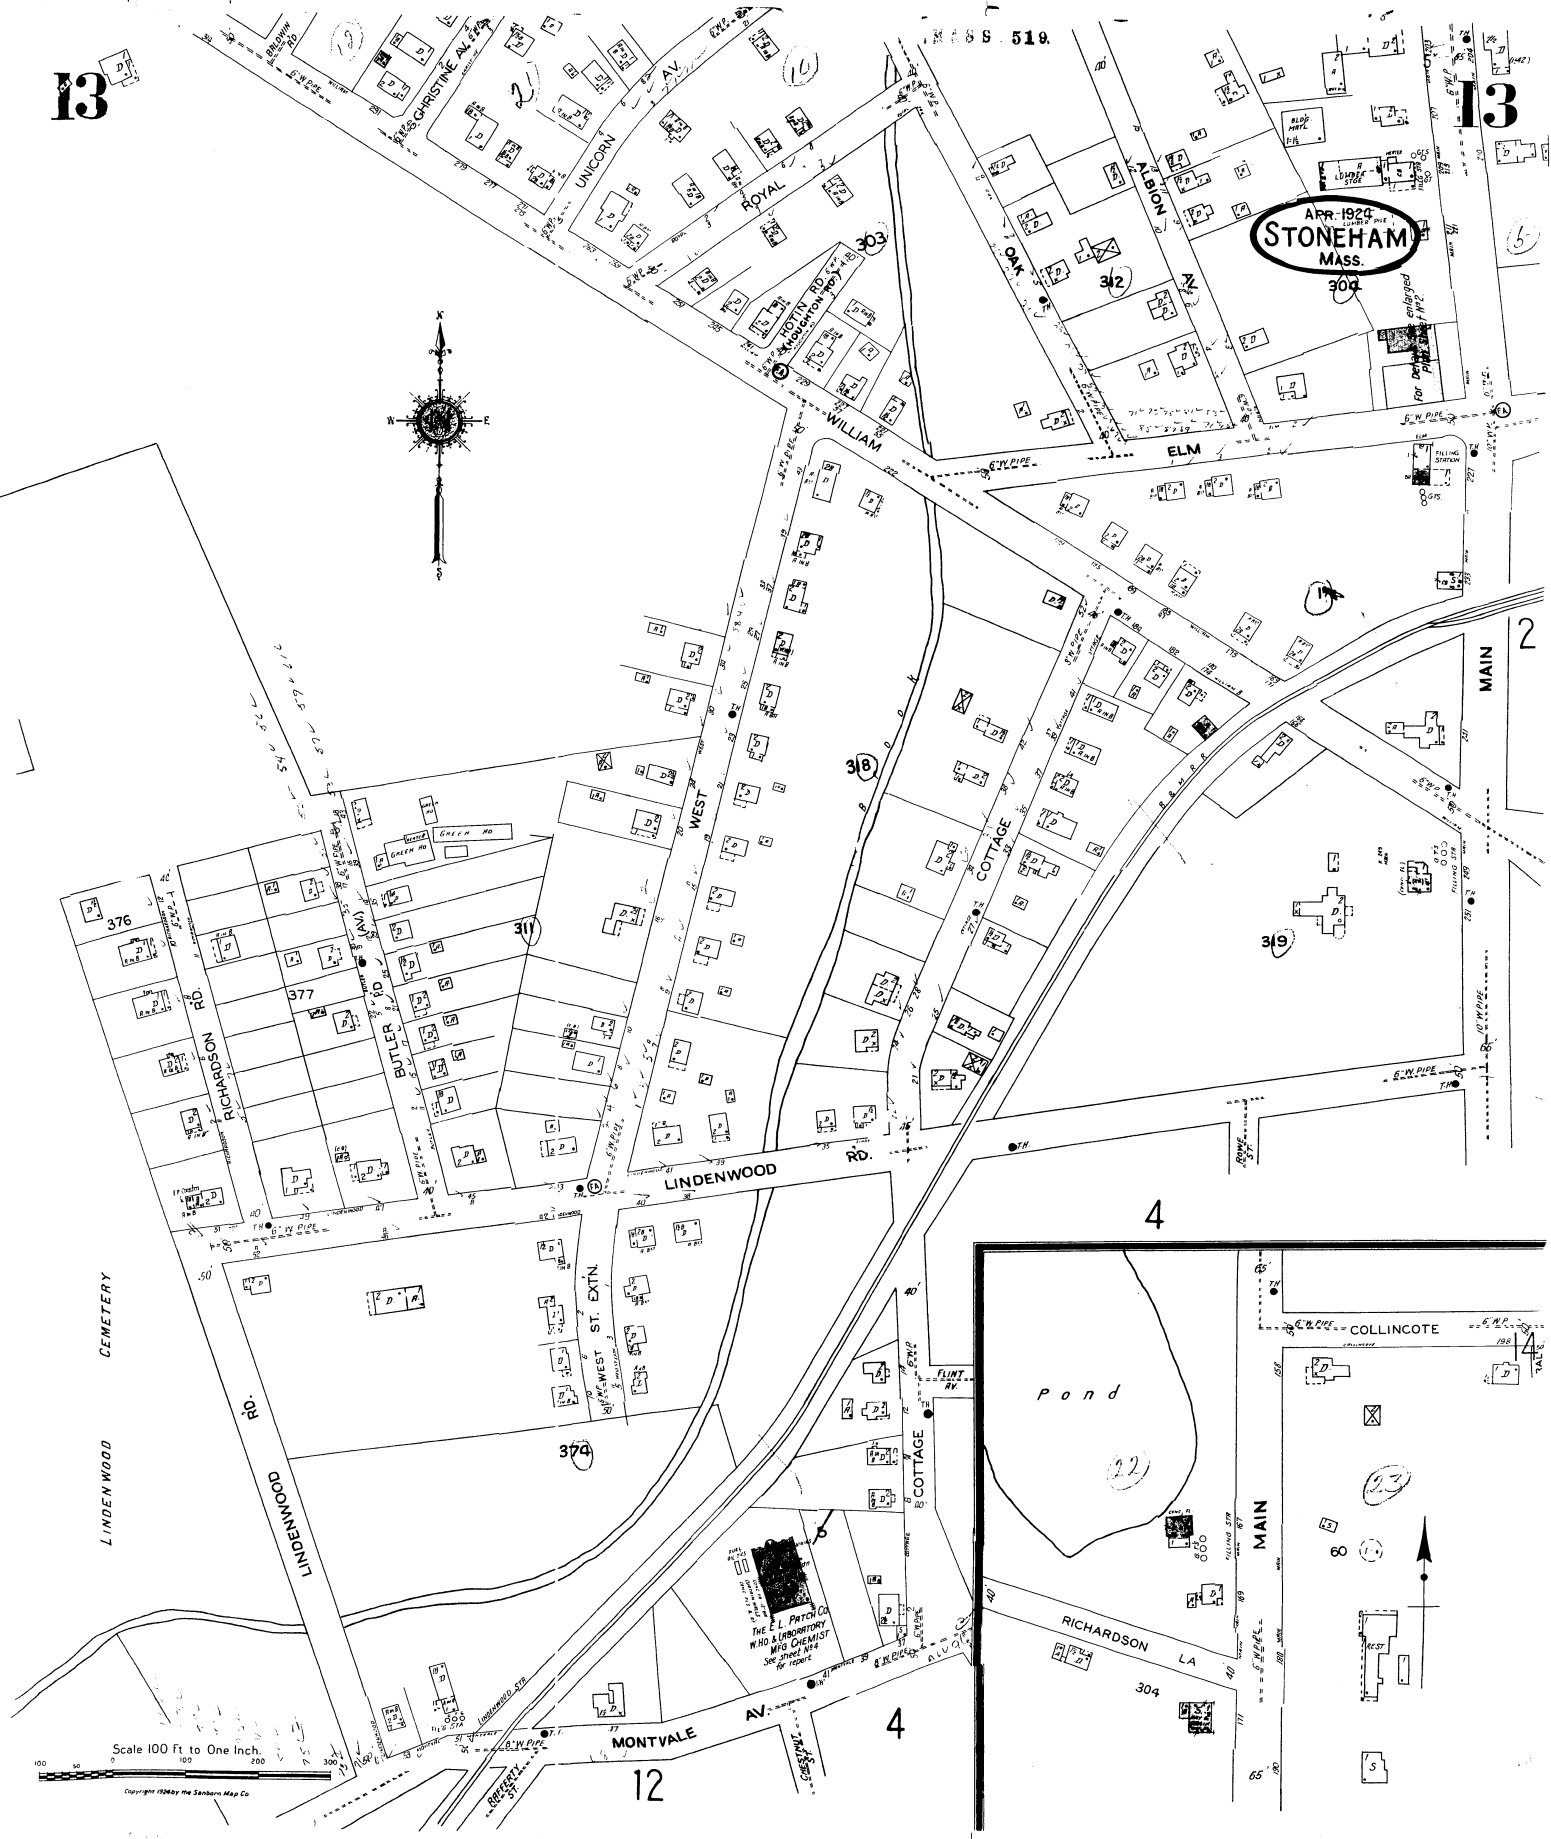

13

13

APR. 1924
STONEHAM
MASS.
304

Scale 100 Ft to One Inch.
Copyright 1924 by the Stoneham Map Co.

The E. L. Parry Co.
WHO & LABORATORY
MFG CHEMIST
See Street Map
for location

pond

CEMETERY

LINDENWOOD

LINDENWOOD RD.

RICHARDSON RD.

BUTLER RD.

LINDENWOOD RD.

WEST ST. EXTN.

MONTVALE AV.

RICHARDSON LA

MAIN

COLLINCOTE

MAIN

4

4

12

38

31

374

376

377

303

342

319

519

2

5