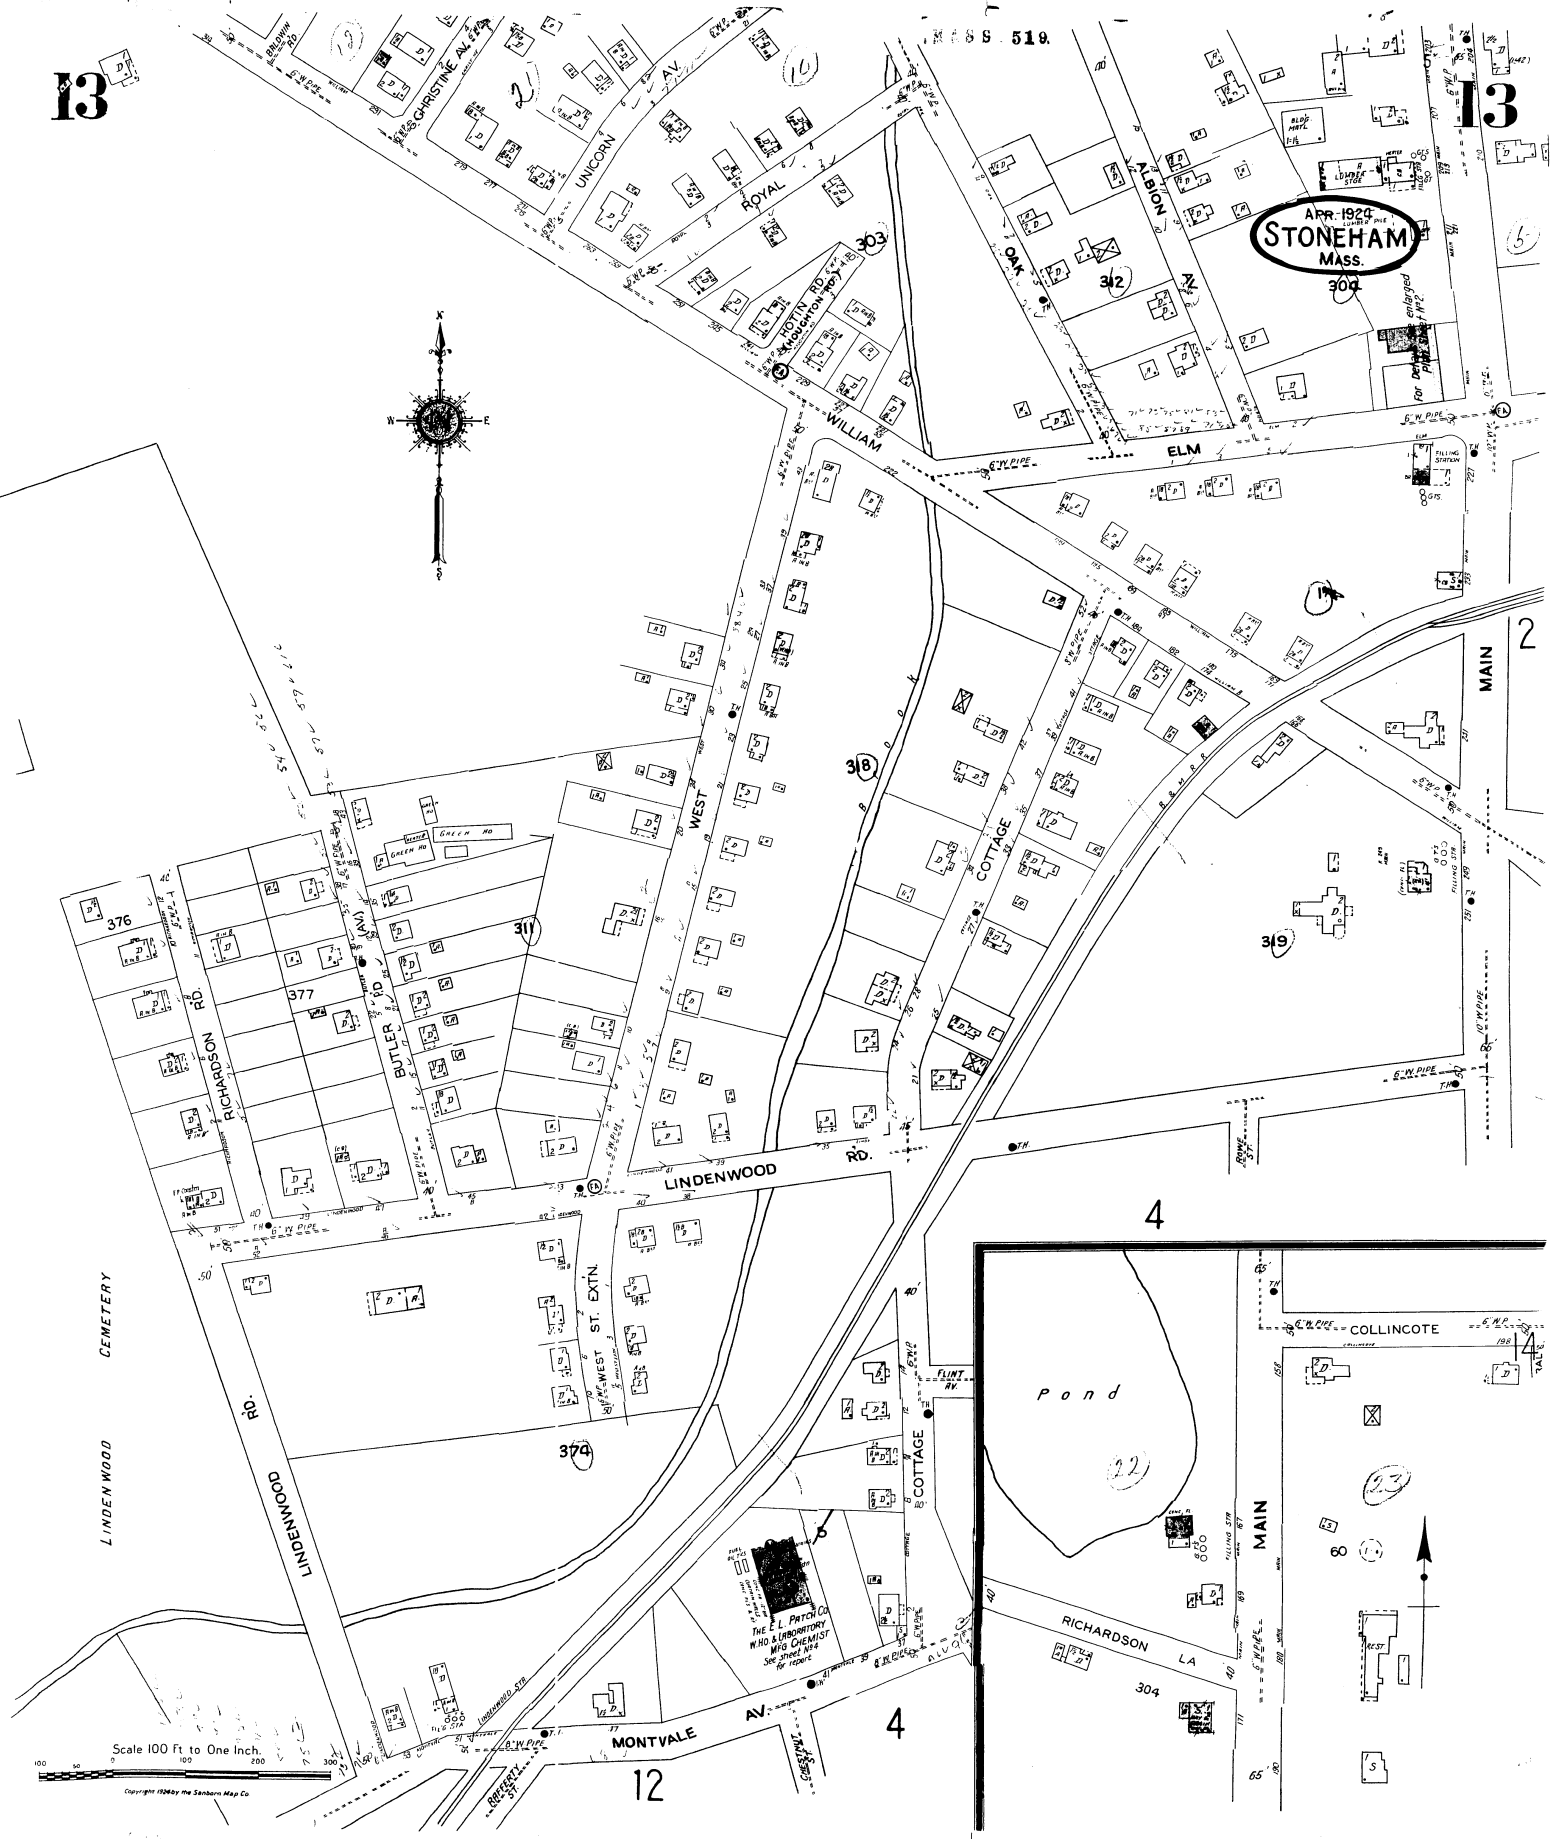

13

13

APR. 1924
STONEHAM
MASS.
304

Scale 100 Ft to One Inch.
Copyright 1924 by the Stoneham Map Co.

The E. L. Parry Co
WHO & LABORATORY
MFG CHEMIST
See Street Map
for location

pond

CEMETERY

LINDENWOOD

LINDENWOOD RD.

RICHARDSON RD.

BUTLER RD.

LINDENWOOD RD.

WEST ST. EXTN.

MONTVALE AV.

RICHARDSON LA

MAIN

COLLINCOTE

MAIN

4

4

12

38

31

374

376

377

303

342

319

2

519

5