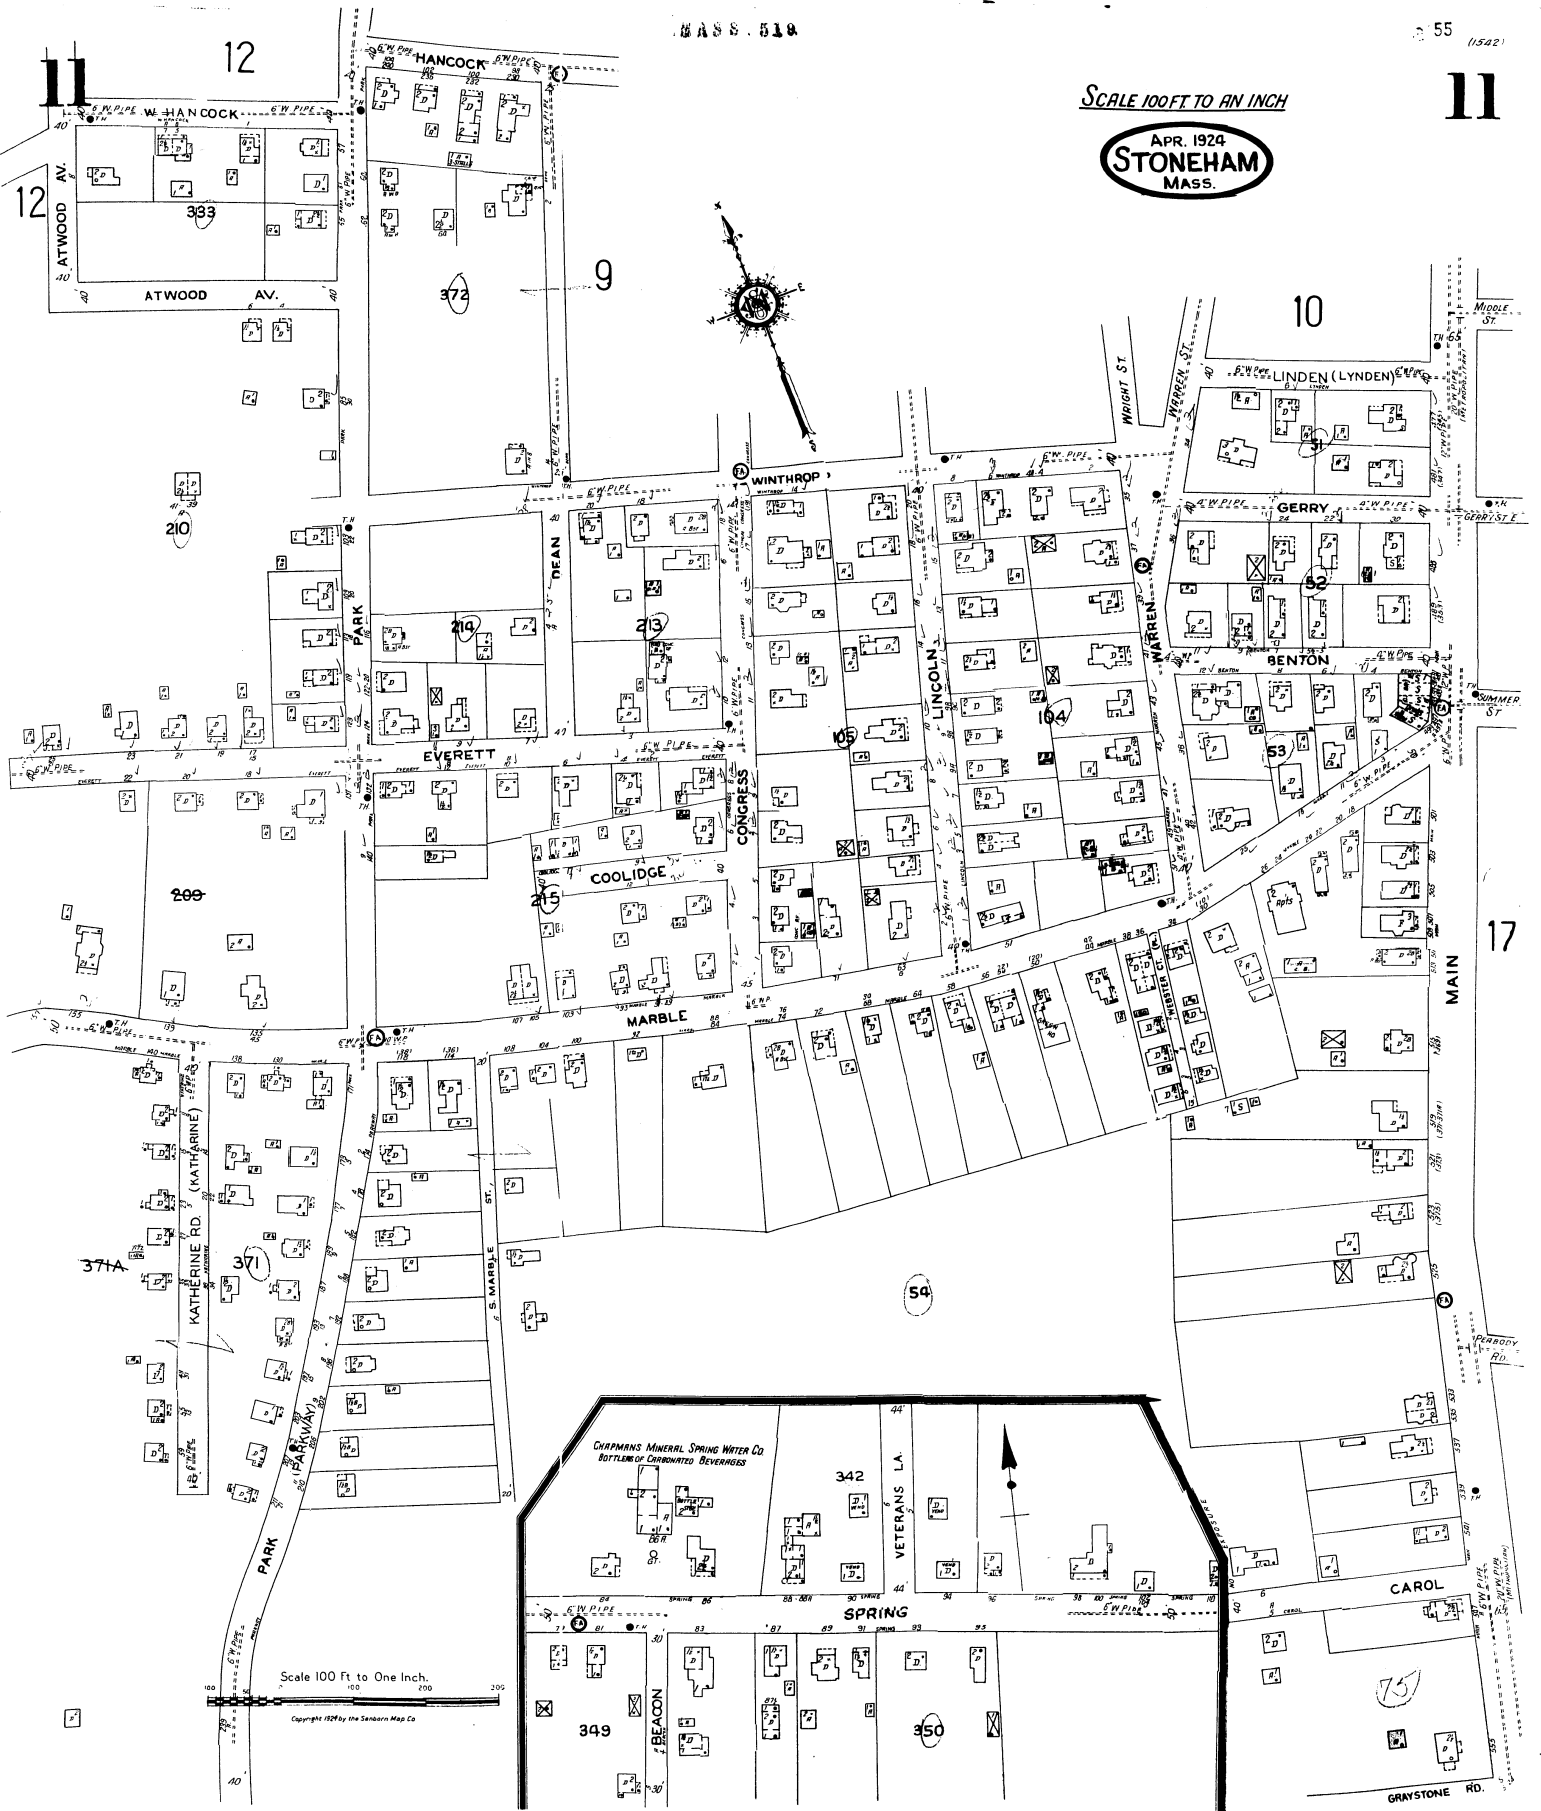

SCALE 100 FT. TO AN INCH

APR. 1924
STONEHAM
MASS.

11

Scale 100 Ft. to One Inch.
Copyright 1924 by the Sanborn Map Co.