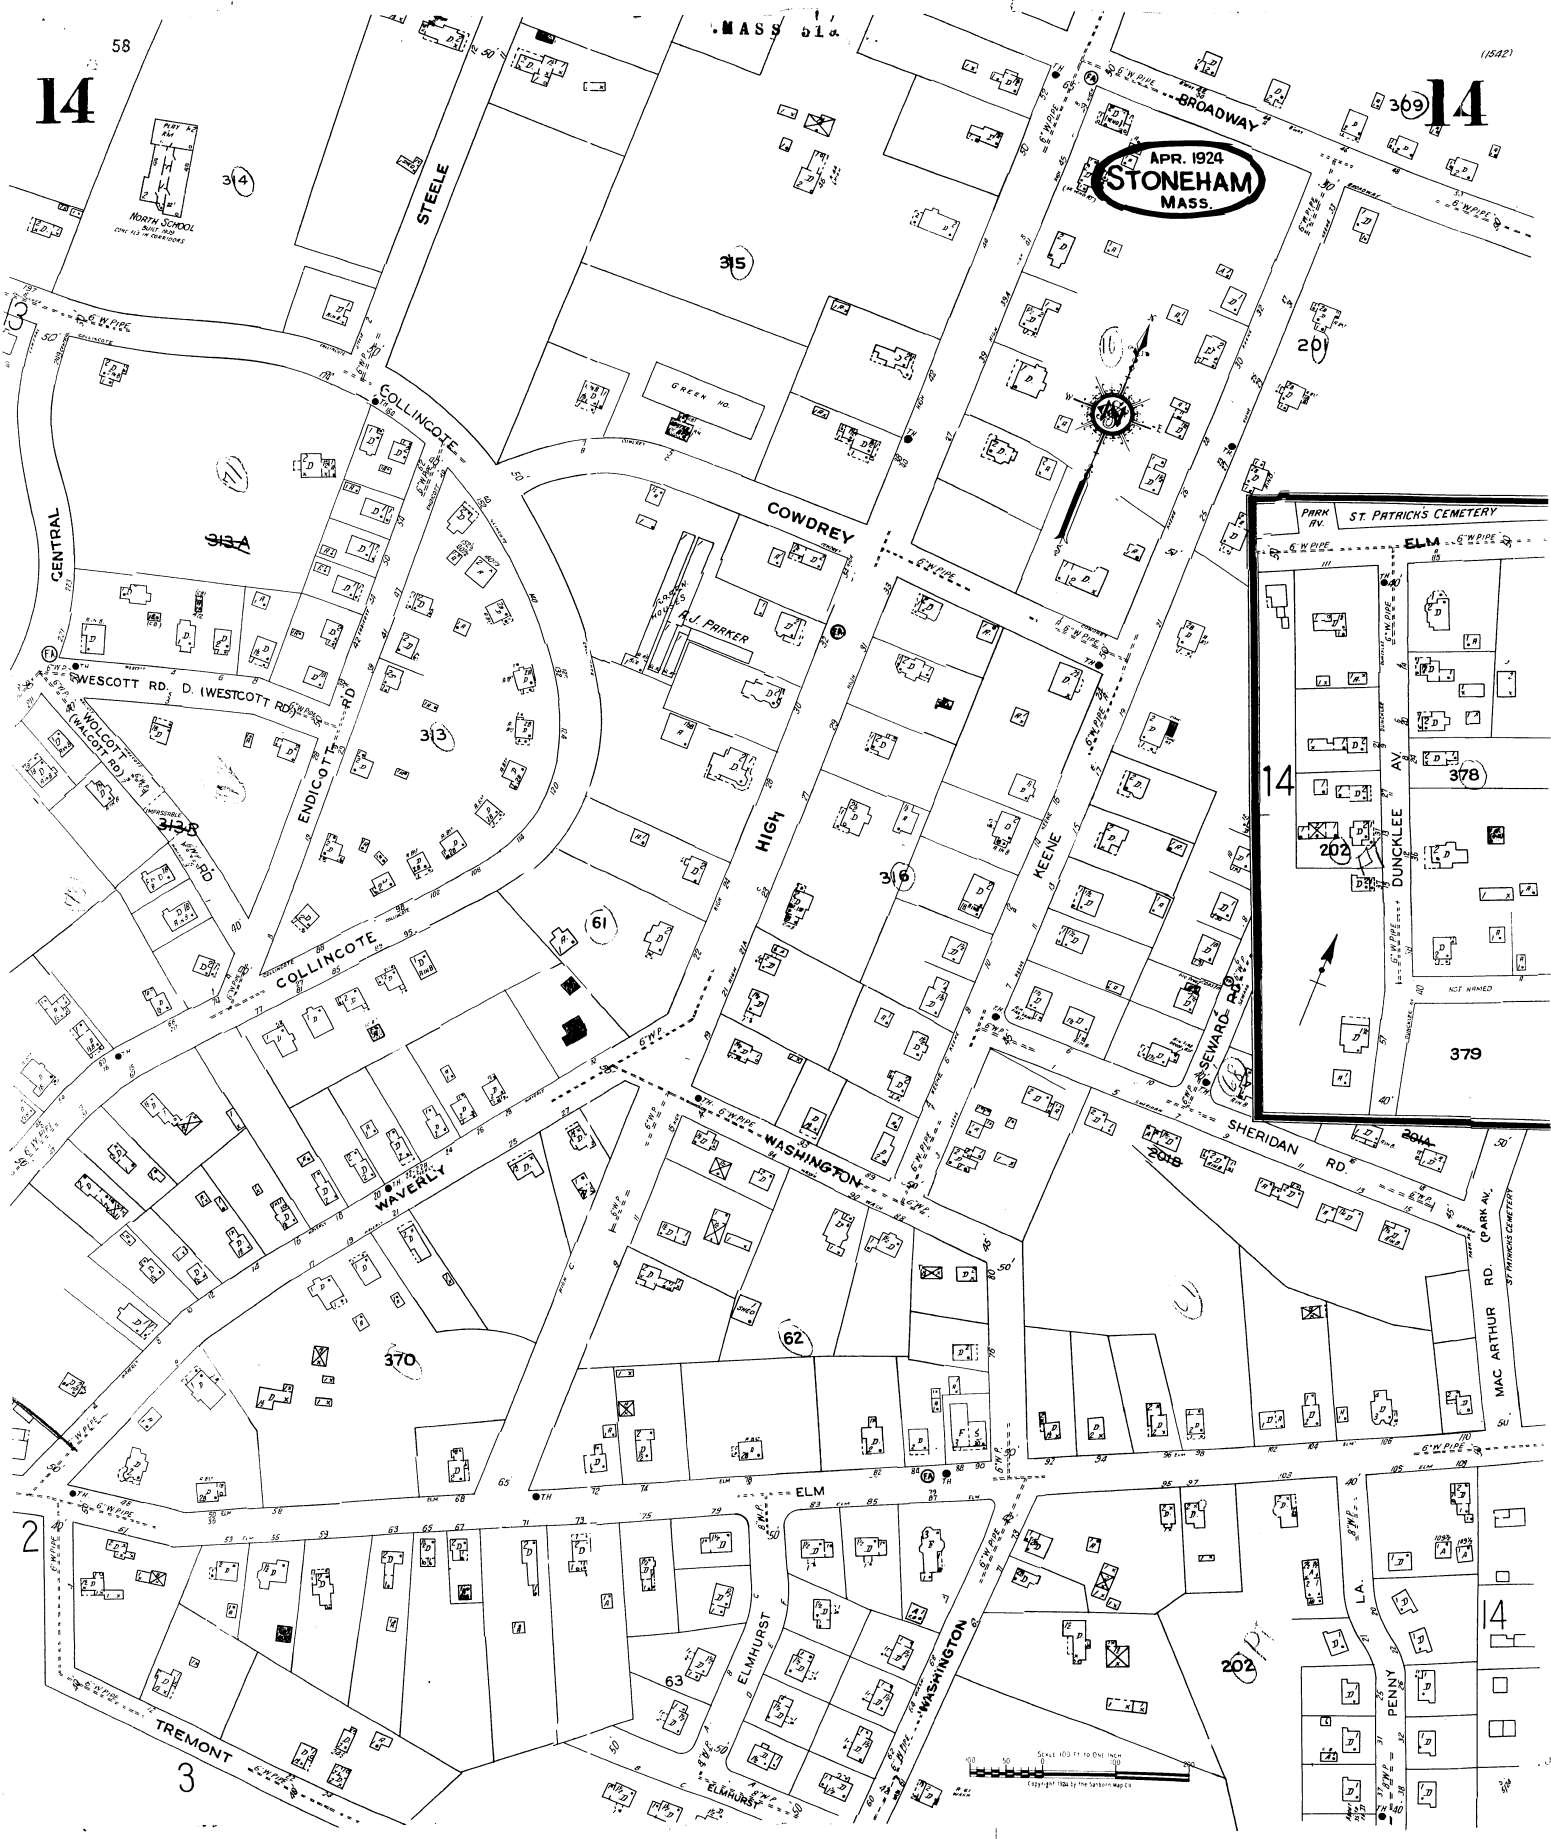

14

58

MASS 514

(1842)

14

APR. 1924
STONEHAM
MASS.

SCALE 100 FT TO ONE INCH
Copyright 1924 by the Surveyor-General