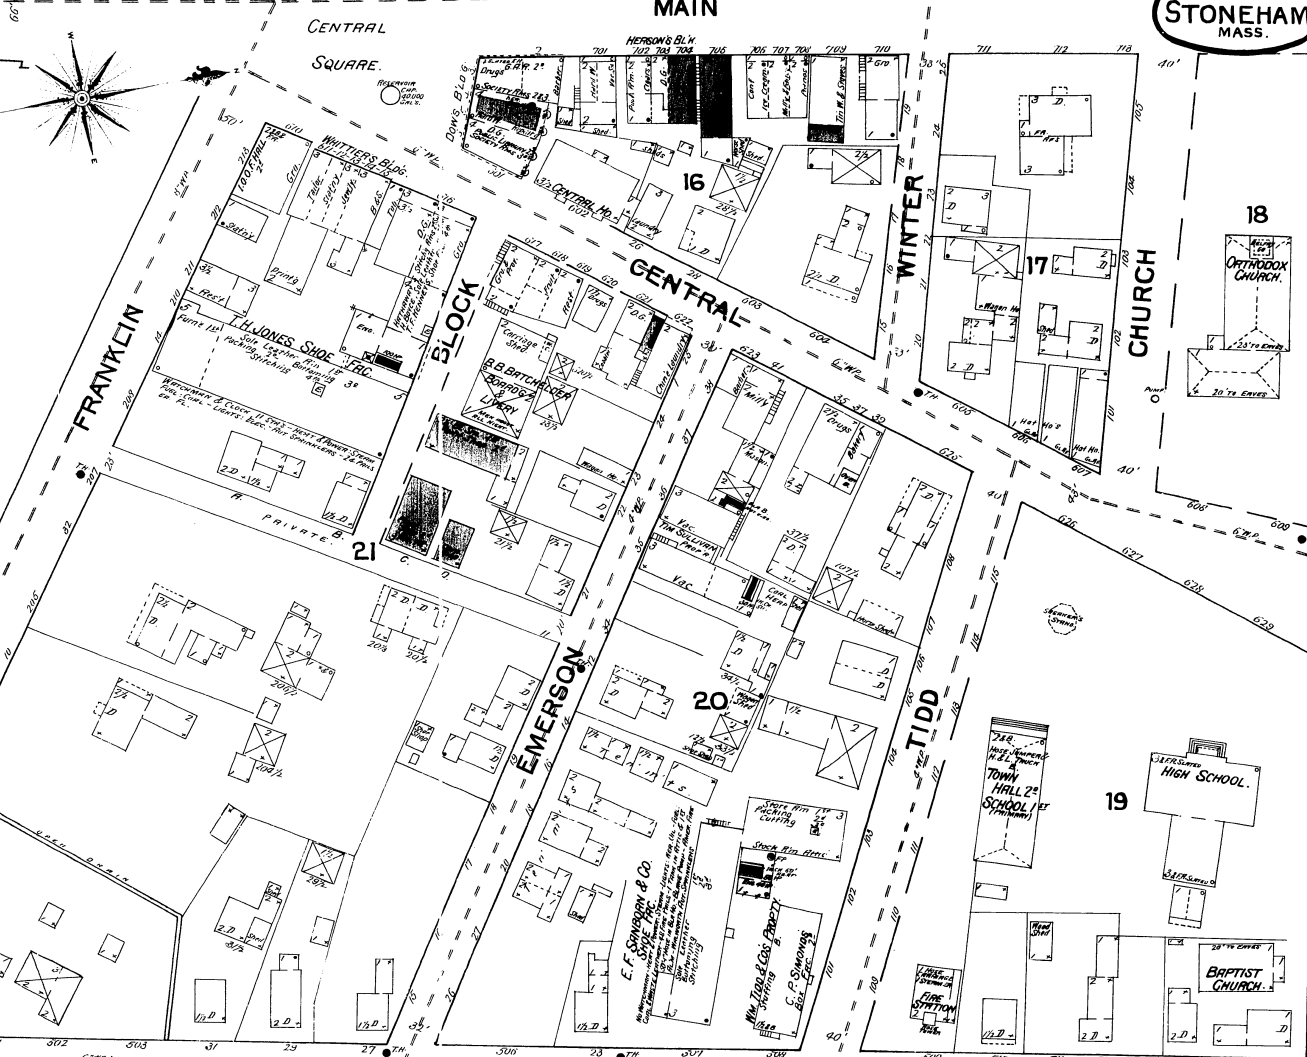

JULY 1892
STONEHAM
MASS.

5

6

COMMON

6

Scale of Feet.
0 50 100 150

VAC Field